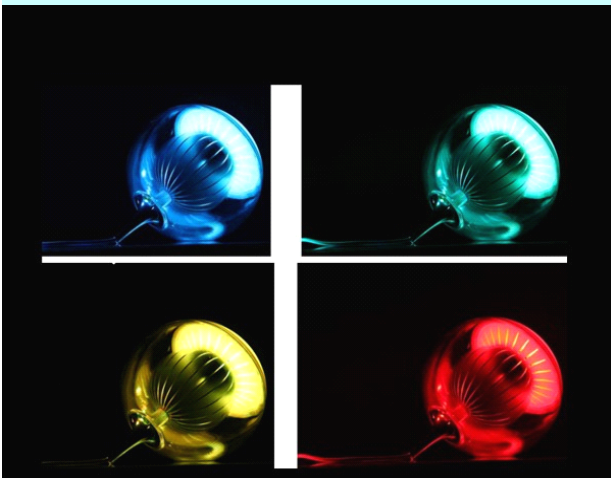

Led aquarium light

Power : 90w/120w/300w

Color: White/Blue

Led strip light

Type : 5050 / 3528 SMD

Color: White/blue/red/green

Waterproof IP 68 /IP 65

Led neon flex light

Color: RGB/R/G/B/W

Size: 14x26mm

Led rigid strip

Color: Warm white/White/Red/Blue

Type : 5050 / 3528 SMD

Led panel light

Color: warm white/White/Red/Blue

Size: 300x300mm ;
600x600mm ;
300x1200mm ;

Led rgb spotlight

Power : 5w

E27/GU10/MR16

Color: RGB

Led Dream color ball

Power : 14w

Color: Million color changing

Led spotlight

Power : 3x3w /3x2w/3x1w

Color: warm white/White

Par30 /Par38

Power: 10w/15w

Color: warm white/White

Led global ball

Power: 6w/8w

Color: warm white/White