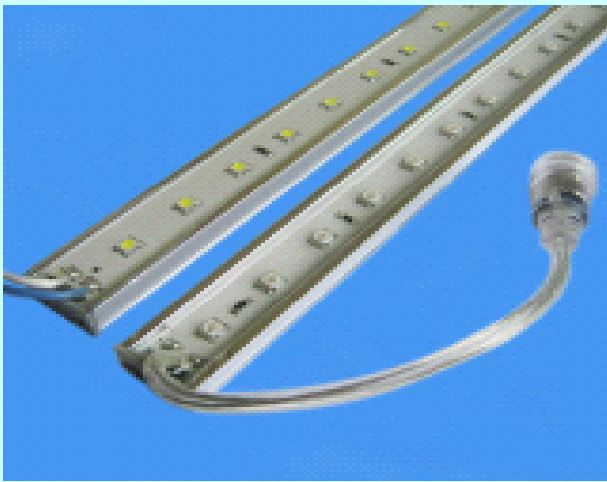

Led aquarium light

Power : 90w/120w/300w

Color: White/Blue

Led strip light

Type : 5050 / 3528 SMD

Color: White/blue/red/green

Waterproof IP 68 /IP 65

Led neon flex light

Color: RGB/R/G/B/W

Size: 14x26mm

Led rigid strip

Color: Warm white/White/Red/Blue

Type : 5050 / 3528 SMD

Led panel light

Color: warm white/White/Red/Blue

Size: 300x300mm ;
600x600mm ;
300x1200mm ;

Led rgb spotlight

Power : 5w

E27/GU10/MR16

Color: RGB

Led Dream color ball

Power : 14w

Color: Million color changing

Led spotlight

Power : 3x3w /3x2w/3x1w

Color: warm white/White

Par30 /Par38

Power: 10w/15w

Color: warm white/White

Led global ball

Power: 6w/8w

Color: warm white/White