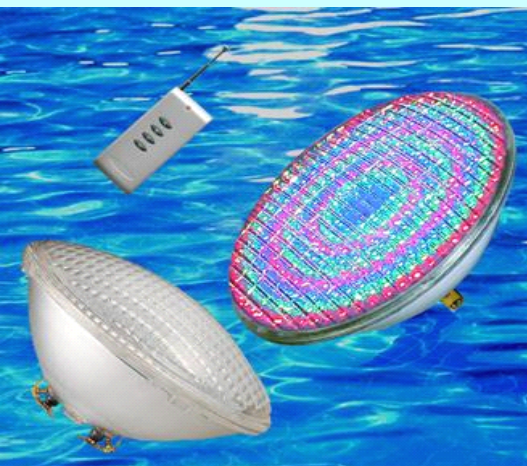

Led aquarium light

Power : 90w/120w/300w

Color: White/Blue

Led strip light

Type : 5050 / 3528 SMD

Color: White/blue/red/green

Waterproof IP 68 /IP 65

Led neon flex light

Led rgb spotlight

Power : 5w

E27/GU10/MR16

Color: RGB

Led Dream color ball

Power : 14w

Color: Million color changing

Led spotlight

Power : 3x3w /3x2w/3x1w

Color: warm white/White

Par30 /Par38

Power: 10w/15w

Color: warm white/White

Led global ball

Power: 6w/8w

Color: warm white/White

led swimming pool light

Par56

Power: 18w/25w/35w

Color: RGB/Warm white/white

Led tube light

Led highbay light
Led street light
Led floodlight
Led tunnel light

Led powersupply
30w/60w/100w/150w

RGB Controller