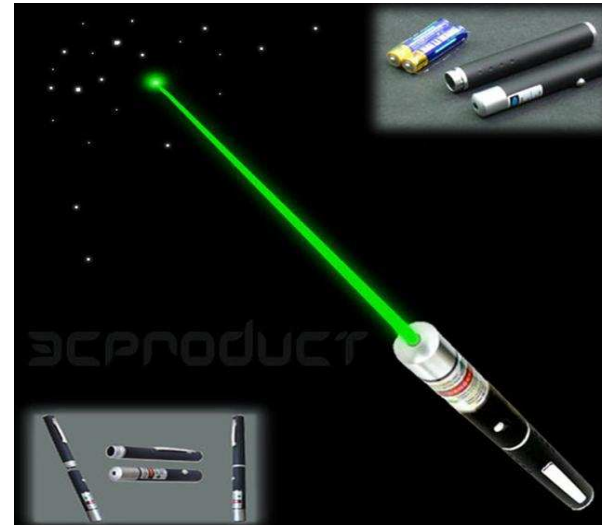

Products color :

Black& Silver