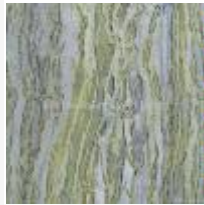

Blue Moonstone

Light Irish Green (darker
shade)

Light Irish Green

Chinese Light Emperador

Chinese Giallo Royal,
Chinese Giallo

Noir St.Laurent

St. Laurent

Tequila Brown, Chinese Marron Emperador

Honey Onyx

Golden Flower Beige

BS Beige (Exclusive marble)

Chinese Crema Marfil, BW Beige

Giallo Tung (Copper Yellow)

Crystal White

Nero Marquina with less vein

Nero Marquina