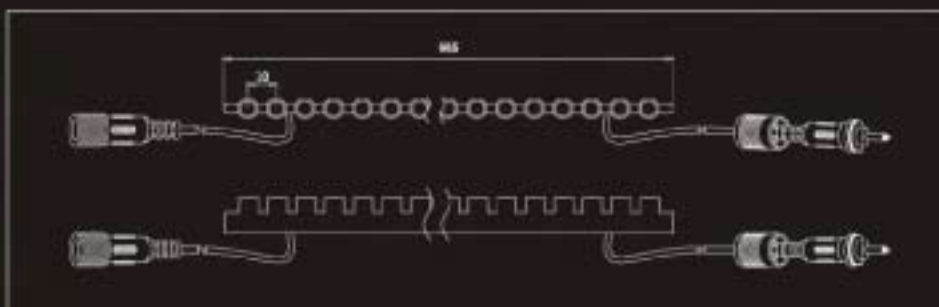

Through-hole Waterproof Light Strips

Benefits

- With Through-hole LED.
- Available colors: red, green, blue, yellow, white
- Totally waterproof
- Maintenance free, easy installation
- Low power consumption, high intensity

Applications

- Stairway accent lighting
- Concealed lighting
- Backlighting for signage letters
- Channel letter lighting

Basic Technical Data

- Standard length: 0.96 meters/ 96 LEDs
- Working voltage: 12V DC
- Working current: 600-640mA

Part Number	Color	LED Quantity	Luminous flux(lm)		Viewing Angle	Voltage (V)	Current (mA)
			Min.	Typ.			
LE-4H8R96K23C4-12V	Red	96	165	195	26/2	12	600-640
LE-4H8Y96K23C4-12V	Yellow	96	155	185	100	12	600-640
LE-4H8B96K23C4-12V	Blue	96	95	95	100	12	600-640
LE-4H8G96K23C4-12V	Green	96	225	225	100	12	600-640
LE-4H8W96K23C4-12V	White	96	315	315	100	12	600-640