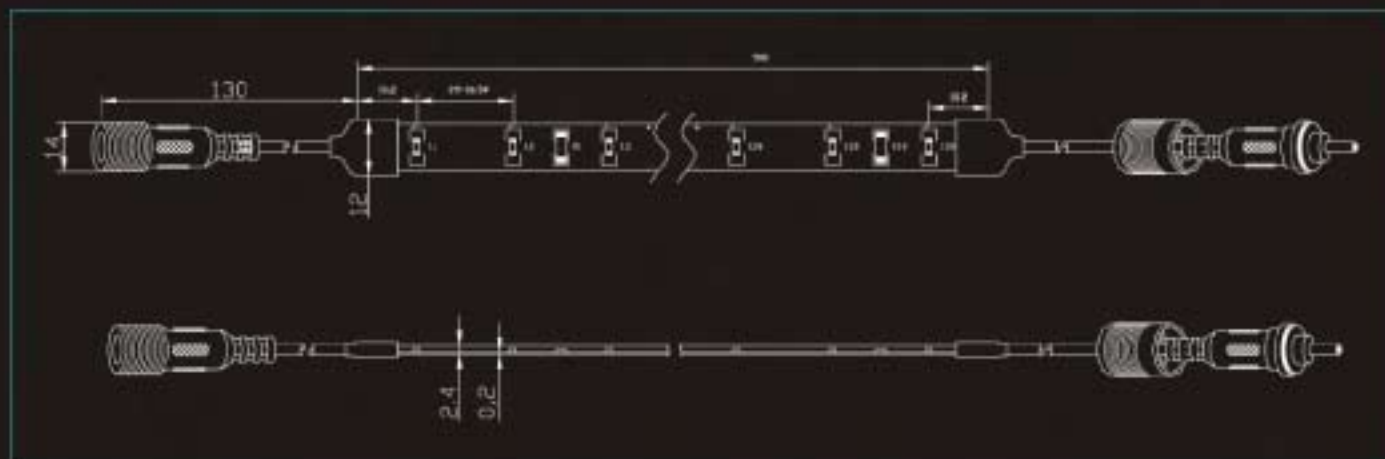

## Basic Technical Data

- Standard length: 10meters/1480LED
- Size(LXWXH):1000x13x5mm
- Working voltage: 12V DC
- Working current: 2720mA

Part Number	Color	LED Quantity	Luminous Flux (Lm)		Viewing Angle	Voltage (V)	Current (mA)	Packing Means
			Min	Typ	281/2			
LE-3528R30K9C4-12V-E	Red	30	22	27	120	12	170-200	5meters/reel
LE-3528Y30K9C4-12V-E	Yellow	30	22	27	120	12	170-200	5meters/reel
LE-3528B30K9C4-12V-E	Blue	30	14.5	18	120	12	170-200	5meters/reel
LE-3528G30K9C4-12V-E	Green	30	38	48	120	12	170-200	5meters/reel
LE-3528W30K9C4-12V-E	White	30	42	53	120	12	170-200	5meters/reel
LE-3528U30K9C4-12V-E	Purple	30	2.5	2.5	120	12	170-200	5meters/reel
LE-3528P30K9C4-12V-E	Pink	30	12	15	120	12	170-200	5meters/reel

# SMD Waterproof Light Strips

Part Number	Color	LED Quantity	Luminous flux(lm)		Viewing Angle 29/2	Voltage (V)	Current (mA)
			Min.	Typ.			
LE-3216R30K32C4-12V	Red	30	45	60	120	12	200
LE-3216Y30K32C4-12V	Yellow	30	45	60	120	12	200
LE-3216B30K32C4-12V	Blue	30	24	30	120	12	200
LE-3216G30K32C4-12V	Green	30	64	80	120	12	200
LE-3216W30K32C4-12V	White	30	68	85	120	12	200
LE-3216U30K32C4-12V	Purple	30	2.5	3.5	120	12	200
LE-3216P30K32C4-12V	Pink	30	12	15	120	12	200

## Basic Technical Data

- Standard length: 10 meters/1480LED
- Size(LXWXH): 1000x13x5mm
- Working voltage: 12V DC
- Working current: 2720mA

Part Number	Color	LED Quantity	Luminous flux(lm)		Viewing Angle	Voltage (V)	Current (mA)
			Min.	Typ.	28°/2		
LE-2012R480K36C4-12V-B	Red	480	400	450	120	12	2720
LE-2012Y480K36C4-12V-B	Yellow	480	400	450	120	12	2720
LE-2012B480K36C4-12V-B	Blue	480	240	270	120	12	2720
LE-2012G480K36C4-12V-B	Green	480	550	580	120	12	2720
LE-2012W480K36C4-12V-B	White	480	700	730	120	12	2720