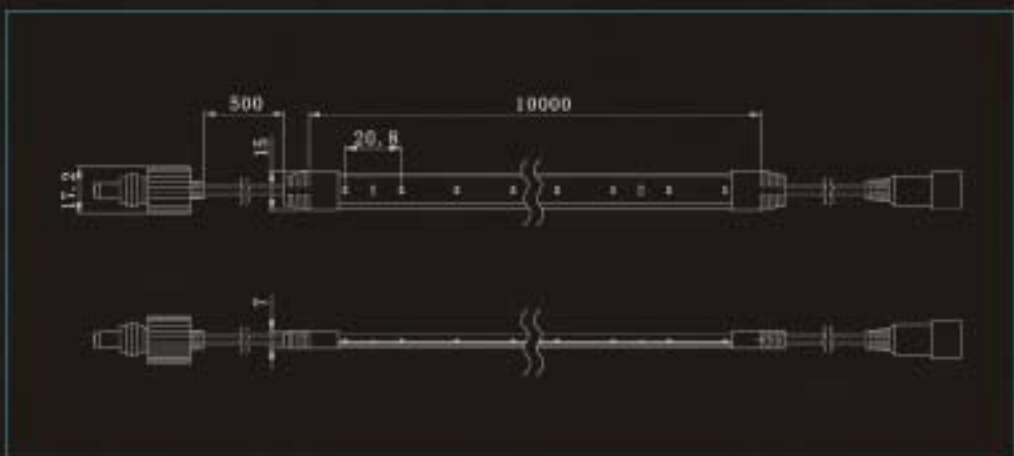

## Basic Technical Data

- Standard length: 10meters/1480LED
- Size(LXWXH):1000x13x5mm
- Working voltage: 12V DC
- Working current: 2720mA

Part Number	Color	LED Quantity	Luminous Flux (Lm)		Viewing Angle	Voltage (V)	Current (mA)	Packing Means
			Min	Typ	281/2			
LE-3528R30K9C4-12V-E	Red	30	22	27	120	12	170-200	5meters/reel
LE-3528Y30K9C4-12V-E	Yellow	30	22	27	120	12	170-200	5meters/reel
LE-3528B30K9C4-12V-E	Blue	30	14.5	18	120	12	170-200	5meters/reel
LE-3528G30K9C4-12V-E	Green	30	38	48	120	12	170-200	5meters/reel
LE-3528W30K9C4-12V-E	White	30	42	53	120	12	170-200	5meters/reel
LE-3528U30K9C4-12V-E	Purple	30	2.5	2.5	120	12	170-200	5meters/reel
LE-3528P30K9C4-12V-E	Pink	30	12	15	120	12	170-200	5meters/reel

# SMD Waterproof Light Strips

Part Number	Color	LED Quantity	Luminous flux(lm)		Viewing Angle 29/2	Voltage (V)	Current (mA)
			Min.	Typ.			
LE-3216R30K32C4-12V	Red	30	45	60	120	12	200
LE-3216Y30K32C4-12V	Yellow	30	45	60	120	12	200
LE-3216B30K32C4-12V	Blue	30	24	30	120	12	200
LE-3216G30K32C4-12V	Green	30	64	80	120	12	200
LE-3216W30K32C4-12V	White	30	68	85	120	12	200
LE-3216U30K32C4-12V	Purple	30	2.5	3.5	120	12	200
LE-3216P30K32C4-12V	Pink	30	12	15	120	12	200

## Basic Technical Data

- Standard length: 10 meters/1480LED
- Size(LXWXH): 1000x13x5mm
- Working voltage: 12V DC
- Working current: 2720mA

Part Number	Color	LED Quantity	Luminous flux(lm)		Viewing Angle	Voltage (V)	Current (mA)
			Min.	Typ.	28°/2		
LE-2012R480K36C4-12V-B	Red	480	400	450	120	12	2720
LE-2012Y480K36C4-12V-B	Yellow	480	400	450	120	12	2720
LE-2012B480K36C4-12V-B	Blue	480	240	270	120	12	2720
LE-2012G480K36C4-12V-B	Green	480	550	580	120	12	2720
LE-2012W480K36C4-12V-B	White	480	700	730	120	12	2720