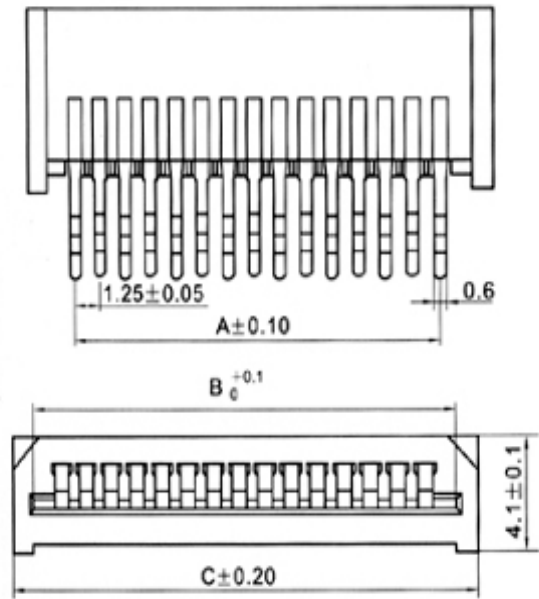

# 1.25mm Pitch LIF Vertical DIP FFC/FPC Connector

1.25B-L-nPF

1.25A-L-nPF

适用扁平电缆  
Proper cable

## Contact parts

\*Material: Phosphor bronze

## Body:

\*Material: Nylon 46, UL94V-0