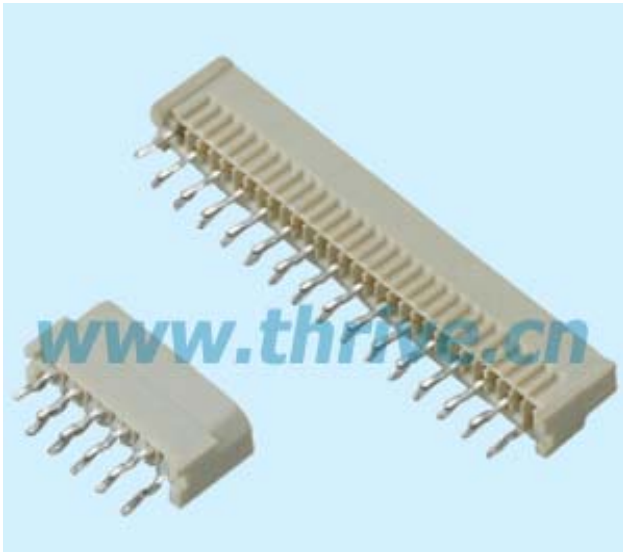

# 1.25mm Pitch LIF Vertical DIP FFC/FPC Connector

1.25B-L-nPF

1.25A-L-nPF

适用扁平电缆  
Proper cable

## Contact parts

\*Material: Phosphor bronze

## Body:

\*Material: Nylon 46, UL94V-0