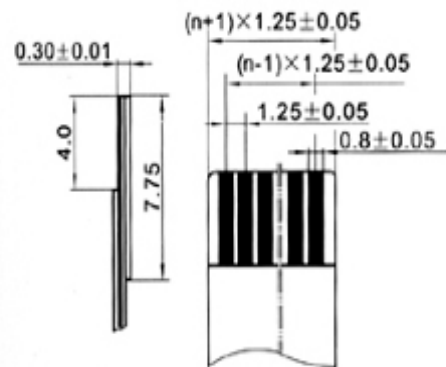

# 1.25mm Pitch LIF Vertical DIP FFC/FPC Connector

1.25B-L-nPF

1.25A-L-nPF

适用扁平电缆  
Proper cable

## Body:

\*Material: Nylon 46, UL94V-0