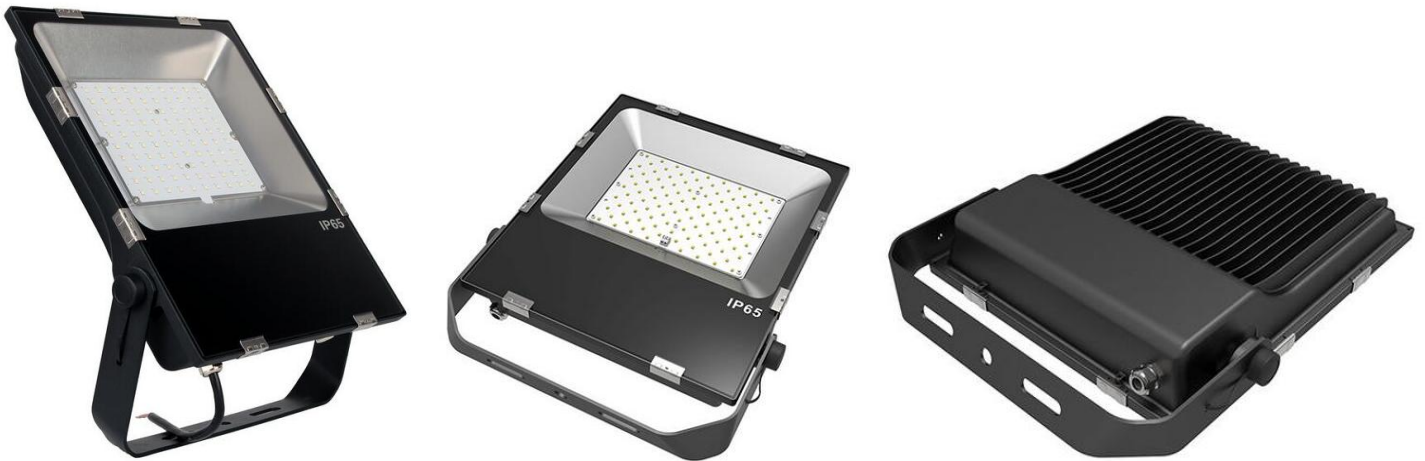

LED Flood Light

Available Power: 50W/80W/100W/150W/200W

Features

- 1) Streamline and ultra Slim design, the newest led flood lights in the market
- 2) Adopt Philips chip SMD3030 LEDs, the lumen output is higher than normal COB LED.
- 3) Reasonable structure, good at cooling, waterproof, dustproof and so on.
- 4) Lamps installed by screws, the process is simple, the lamp is securely installed.
- 5) 4mm thickness tempered glass, high light transmittance rate and good protect LEDs

Specifications

LED Type	3030SMD
LED Brand	Philips
Lumen Efficiency	130lm/W
LED Lifespan	50,000H
IP Rating	IP65
Mains Voltage	85-265VAC, 50-60Hz
Beam Angle	120° standard
White Colour Temp (K)	Cool (6000), Day (4000), Warm (3000K)
Power Factor	>0.9 (Commercial/Industrial Grade)
CRI	73-81
Mounting	Universal, Pivoting Mounting bracket, pipe-mount extra

Model	Max. lumen	Watts	IP Rate	Color Temperature	CTN/QTY	Product packing info	
						CTN size	G.W.
KL-FL50WB3	6000LM	50W	IP65	AC85-265V, 50/60Hz	6	51*32*50cm	15KG
KL-FL80WB3	10000LM	80W	IP65	AC85-265V, 50/60Hz	4	43*41*33cm	18KG
KL-FL100WB3	12500LM	100W	IP65	AC85-265V, 50/60Hz	4	43*41*33cm	18KG
KL-FL150WB3	19000LM	150W	IP65	AC85-265V, 50/60Hz	3	51*47*39cm	15KG
KL-FL200WB3	25000LM	200W	IP65	AC85-265V, 50/60Hz	3	51*47*39cm	15KG

Exploded View

Installation

- Step 1: Cut off the power
- Step 2: Check fittings, get installation tools ready.
- Step 3: Fixed lamp on stand as the installation pictures show.
- Step 4: Put the drive on ceiling or other suitable place.
- Step 5: Ensure water proof and moisture proof when outdoor use, waterproof junction box is suggested when wires connected, please refer to the installation pictures.
- Step 6: Adjust angle and fix, connect to the power after checking without problem.