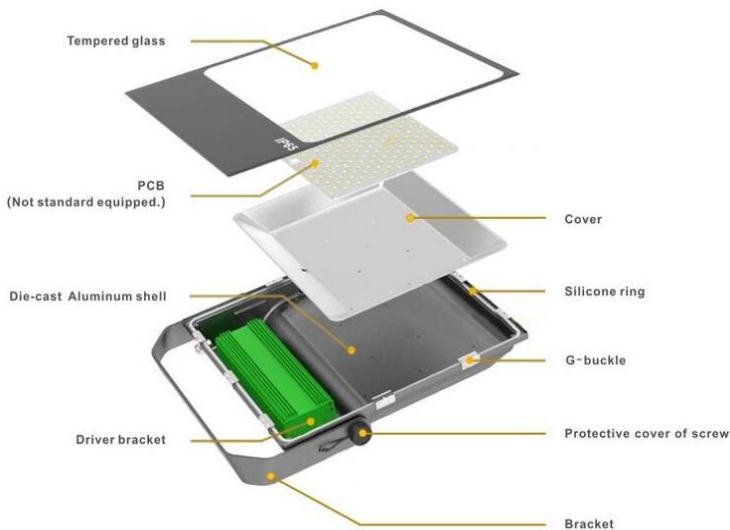

LED Flood Light

Available Power: 50W/80W/100W/150W/200W

Features

- 1) Streamline and ultra Slim design, the newest led flood lights in the market
- 2) Adopt Philips chip SMD3030 LEDs, the lumen output is higher than normal COB LED.
- 3) Reasonable structure, good at cooling, waterproof, dustproof and so on.
- 4) Lamps installed by screws, the process is simple, the lamp is securely installed.
- 5) 4mm thickness tempered glass, high light transmittance rate and good protect LEDs

Specifications

LED Type	3030SMD
LED Brand	Philips
Lumen Efficiency	130lm/W
LED Lifespan	50,000H
IP Rating	IP65
Mains Voltage	85-265VAC, 50-60Hz
Beam Angle	120° standard
White Colour Temp (K)	Cool (6000), Day (4000), Warm (3000K)
Power Factor	>0.9 (Commercial/Industrial Grade)
CRI	73-81
Mounting	Universal, Pivoting Mounting bracket, pipe-mount extra

Model	Max. lumen	Watts	IP Rate	Color Temperature	CTN/QTY	Product packing info	
						CTN size	G.W.
KL-FL50WB3	6000LM	50W	IP65	AC85-265V, 50/60Hz	6	51*32*50cm	15KG
KL-FL80WB3	10000LM	80W	IP65	AC85-265V, 50/60Hz	4	43*41*33cm	18KG
KL-FL100WB3	12500LM	100W	IP65	AC85-265V, 50/60Hz	4	43*41*33cm	18KG
KL-FL150WB3	19000LM	150W	IP65	AC85-265V, 50/60Hz	3	51*47*39cm	15KG
KL-FL200WB3	25000LM	200W	IP65	AC85-265V, 50/60Hz	3	51*47*39cm	15KG

Exploded View

Installation

- Step 1: Cut off the power
- Step 2: Check fittings, get installation tools ready.
- Step 3: Fixed lamp on stand as the installation pictures show.
- Step 4: Put the drive on ceiling or other suitable place.
- Step 5: Ensure water proof and moisture proof when outdoor use, waterproof junction box is suggested when wires connected, please refer to the installation pictures.
- Step 6: Adjust angle and fix, connect to the power after checking without problem.