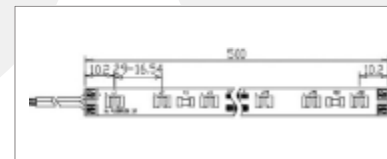

LED FLEXIBLE STRIP LIGHT

INDOOR LED LIGHTING

Characteristics:

- It can be used as edge-lighting of transparent or diffused materials, illuminated signs and path/contour marking.
- Linear separable LED strip on flexible printed circuit board with self-adhesive back.
- Every 3 LEDs is cuttable. Flexible PCB designed in white or yellow.
- Widely applied as architectural decoration; sidelight source for big thin light box; path and contour marking; illuminated sign etc.

SMD Led(white)

SMD Led(RGB)

Model	Led quantity	Input power	Input voltage	Beam angle	Color	Waterproof grade	Dimension(mm)	Package size		
								Carton Size(cm)	Qty/CTN	CTN/G.W.(KG)
SMD3528 Flexible strip light	300pcs	24W	DC12V	60°/120°	R/Y/B/G/W/E	IP54/IP65	5000(L)*8(W)*0.3(H)	35*23*30	30reels	6.0
SMD5050 Flexible strip light	150pcs	36W	DC12V	60°/120°	R/Y/B/G/W/E/F	IP54/IP65	5000(L)*10(W)*0.3(H)	35*23*30	25reels	7.0
SMD5050 Flexible strip light	300pcs	72W	DC12V	60°/120°	R/Y/B/G/W/E/F	IP54/IP65	5000(L)*10(W)*0.3(H)	35*23*30	25reels	8.0

Model	Led quantity	Input power	Input voltage	Beam angle	Color	Waterproof grade	Dimension(mm)	Package size		
								Carton Size(cm)	Qty/CTN	CTN/G.W.(KG)
100cm rigid strip light	48pcs	12W	DC24V	120°	R/Y/B/G/W/E/F	IP54	1000(L)*20(W)*10(H)	31*31*104	100PCS	27.0
50cm rigid strip light	24pcs	6W	DC24V	120°	R/Y/B/G/W/E/F	IP54	500(L)*20(W)*10(H)	31*31*54	100PCS	13.3
20cm rigid strip light	9pcs	3W	DC24V	120°	R/Y/B/G/W/E/F	IP54	200(L)*20(W)*10(H)	31*31*24	100PCS	6.4
10cm rigid strip light	4pcs	1.5W	DC24V	120°	R/Y/B/G/W/E/F	IP54	100(L)*20(W)*10(H)	31*31*14	100PCS	4.2