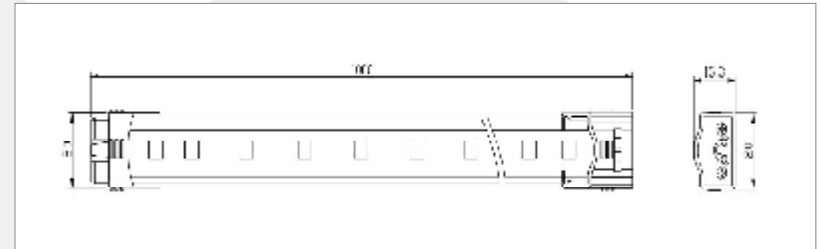

SMD Led(white)

SMD Led(RGB)

Model	Led quantity	Input power	Input voltage	Beam angle	Color	Waterproof grade	Dimension(mm)	Package size		
								Carton Size(cm)	Qty/CTN	CTN/G.W.(KG)
SMD3528 Flexible strip light	300pcs	24W	DC12V	60°/120°	R/Y/B/G/W/E	IP54/IP65	5000(L)*8(W)*0.3(H)	35*23*30	30reels	6.0
SMD5050 Flexible strip light	150pcs	36W	DC12V	60°/120°	R/Y/B/G/W/E/F	IP54/IP65	5000(L)*10(W)*0.3(H)	35*23*30	25reels	7.0
SMD5050 Flexible strip light	300pcs	72W	DC12V	60°/120°	R/Y/B/G/W/E/F	IP54/IP65	5000(L)*10(W)*0.3(H)	35*23*30	25reels	8.0

R-red, Y-yellow, B-blue, G-green, W-cool white, E-warm white, F-RGB color

LED RIGID STRIP LIGHT

INDOOR LED LIGHTING

Characteristics:

- SMD5050 Epistar chip as light source, aluminum slot (efficient heat dissipation).
Plug connect or connect by wires.
- Diverse colors: Red, Green, Blue, Yellow, White or RGB colors.
- Flexible length: 100mm, 200mm, 500mm, 1000mm are available.
- Wide application: Installed easily for cove; under cabinet; signage and a multitude of other indoor lighting applications.

Model	Led quantity	Input power	Input voltage	Beam angle	Color	Waterproof grade	Dimension(mm)	Package size		
								Carton Size(cm)	Qty/CTN	CTN/G.W.(KG)
100cm rigid strip light	48pcs	12W	DC24V	120°	R/Y/B/G/W/E/F	IP54	1000(L)*20(W)*10(H)	31*31*104	100PCS	27.0
50cm rigid strip light	24pcs	6W	DC24V	120°	R/Y/B/G/W/E/F	IP54	500(L)*20(W)*10(H)	31*31*54	100PCS	13.3
20cm rigid strip light	9pcs	3W	DC24V	120°	R/Y/B/G/W/E/F	IP54	200(L)*20(W)*10(H)	31*31*24	100PCS	6.4
10cm rigid strip light	4pcs	1.5W	DC24V	120°	R/Y/B/G/W/E/F	IP54	100(L)*20(W)*10(H)	31*31*14	100PCS	4.2