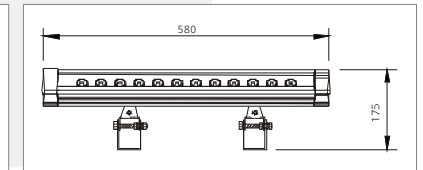

WATERPROOF LED STRIP LIGHT

OUTDOOR LED LIGHTING

Characteristics:

- Using 96pcs low power cree chips in 1000mm length.
- Red, green, blue, yellow, warm white, white and RGB color available, high brightness and stable light output.
- Waterproof up to IP65, using an advanced aluminum alloy lamp body and tempered glass material, excellent heat dissipation.
- Can be controlled by DMX controller, which can reach following changing : chasing, flashing etc.
- Application :Boarding light for bridge, commercial/civil buildings, window, archway.

Model	Led quantity	Input power	Input voltage	Beam angle	Color	Waterproof grade	Dimension(mm)	Net weight (KG)
Waterproof LED Light Bar	96pcs	7W	DC24V	120°	RGB	IP65	1000(L)*18(H)*24(W)	0.5
Waterproof LED Light Bar	96pcs	7W	DC24V	120°	E/W	IP65	1000(L)*18(H)*24(W)	0.5
Waterproof LED Light Bar	96pcs	7W	DC24V	120°	Y	IP65	1000(L)*18(H)*24(W)	0.5
Waterproof LED Light Bar	96pcs	7W	DC24V	120°	B	IP65	1000(L)*18(H)*24(W)	0.5
Waterproof LED Light Bar	96pcs	7W	DC24V	120°	R	IP65	1000(L)*18(H)*24(W)	0.5

Model	Led quantity	Input power	Input voltage	Beam angle	Color	Waterproof grade	Dimension(mm)	Net weight (KG)
12W LED wall washer	12pcs	12W	DC24V	25°/60°	R/Y/B/G/W/E/F	IP65	600(L)*65(W)*175(H)	1.4
18W LED wall washer	18pcs	18W	DC24V	25°/60°	R/Y/B/G/W/E/F	IP65	600(L)*65(W)*175(H)	1.6
24W LED wall washer	24pcs	24W	DC24V	25°/60°	R/Y/B/G/W/E/F	IP65	1000(L)*65(W)*175(H)	2.8
30W LED wall washer	30pcs	30W	DC24V	25°/60°	R/Y/B/G/W/E/F	IP65	1000(L)*65(W)*175(H)	3.0
36W LED wall washer	12pcs	36W	DC24V	25°/60°	F(one chip RGB color)	IP65	600(L)*65(W)*175(H)	1.4