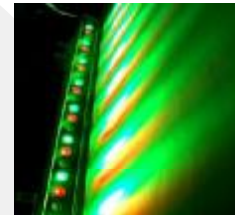

WATERPROOF LED STRIP LIGHT

OUTDOOR LED LIGHTING

Characteristics:

- Using 96pcs low power cree chips in 1000mm length.
- Red, green, blue, yellow, warm white, white and RGB color available, high brightness and stable light output.
- Waterproof up to IP65, using an advanced aluminum alloy lamp body and tempered glass material, excellent heat dissipation.
- Can be controlled by DMX controller, which can reach following changing : chasing, flashing etc.
- Application :Boarding light for bridge, commercial/civil buildings, window, archway.

Model	Led quantity	Input power	Input voltage	Beam angle	Color	Waterproof grade	Dimension(mm)	Net weight (KG)
Waterproof LED Light Bar	96pcs	7W	DC24V	120°	RGB	IP65	1000(L)*18(H)*24(W)	0.5
Waterproof LED Light Bar	96pcs	7W	DC24V	120°	E/W	IP65	1000(L)*18(H)*24(W)	0.5
Waterproof LED Light Bar	96pcs	7W	DC24V	120°	Y	IP65	1000(L)*18(H)*24(W)	0.5
Waterproof LED Light Bar	96pcs	7W	DC24V	120°	B	IP65	1000(L)*18(H)*24(W)	0.5
Waterproof LED Light Bar	96pcs	7W	DC24V	120°	R	IP65	1000(L)*18(H)*24(W)	0.5

R-red, Y-yellow, B-blue, G-green, W-cool white, E-warm white, F-RGB color

LED WALL WASHER OUTDOOR LED LIGHTING

Characteristics:

- High power led (Cree led, Edison led, SSC is available), energy saving.
- Red, Green, Blue, Yellow White, RGB colors are available.
- Adopt to different surrounding temperatures, with the characteristics of antiseptic and antirust, toughened glass top cover, fixed bracket, waterproof design.
- DMX512 protocol control, external control, internal control are available.
- Application: Exhibition hall lighting, museum lighting, stage lighting and entertainment decoration lighting.