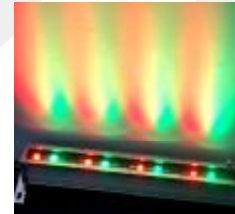

WATERPROOF LED STRIP LIGHT

OUTDOOR LED LIGHTING

Characteristics:

- Using 96pcs low power cree chips in 1000mm length.
- Red, green, blue, yellow, warm white, white and RGB color available, high brightness and stable light output.
- Waterproof up to IP65, using an advanced aluminum alloy lamp body and tempered glass material, excellent heat dissipation.
- Can be controlled by DMX controller, which can reach following changing : chasing, flashing etc.
- Application :Boarding light for bridge, commercial/civil buildings, window, archway.

Model	Led quantity	Input power	Input voltage	Beam angle	Color	Waterproof grade	Dimension(mm)	Net weight (KG)
Waterproof LED Light Bar	96pcs	7W	DC24V	120°	RGB	IP65	1000(L)*18(H)*24(W)	0.5
Waterproof LED Light Bar	96pcs	7W	DC24V	120°	E/W	IP65	1000(L)*18(H)*24(W)	0.5
Waterproof LED Light Bar	96pcs	7W	DC24V	120°	Y	IP65	1000(L)*18(H)*24(W)	0.5
Waterproof LED Light Bar	96pcs	7W	DC24V	120°	B	IP65	1000(L)*18(H)*24(W)	0.5
Waterproof LED Light Bar	96pcs	7W	DC24V	120°	R	IP65	1000(L)*18(H)*24(W)	0.5

R-red, Y-yellow, B-blue, G-green, W-cool white, E-warm white, F-RGB color

LED WALL WASHER OUTDOOR LED LIGHTING

Characteristics:

- High power led (Cree led, Edison led, SSC is available), energy saving.
- Red, Green, Blue, Yellow White, RGB colors are available.
- Adopt to different surrounding temperatures, with the characteristics of antiseptic and antirust, toughened glass top cover, fixed bracket, waterproof design.
- DMX512 protocol control, external control, internal control are available.
- Application: Exhibition hall lighting, museum lighting, stage lighting and entertainment decoration lighting.