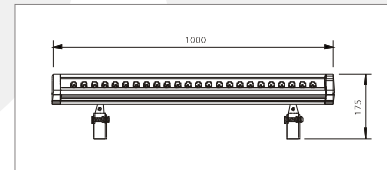

WATERPROOF LED STRIP LIGHT

OUTDOOR LED LIGHTING

Characteristics:

- Using 96pcs low power cree chips in 1000mm length.
- Red, green, blue, yellow, warm white, white and RGB color available, high brightness and stable light output.
- Waterproof up to IP65, using an advanced aluminum alloy lamp body and tempered glass material, excellent heat dissipation.
- Can be controlled by DMX controller, which can reach following changing : chasing, flashing etc.
- Application :Boarding light for bridge, commercial/civil buildings, window, archway.

Model	Led quantity	Input power	Input voltage	Beam angle	Color	Waterproof grade	Dimension(mm)	Net weight (KG)
Waterproof LED Light Bar	96pcs	7W	DC24V	120°	RGB	IP65	1000(L)*18(H)*24(W)	0.5
Waterproof LED Light Bar	96pcs	7W	DC24V	120°	E/W	IP65	1000(L)*18(H)*24(W)	0.5
Waterproof LED Light Bar	96pcs	7W	DC24V	120°	Y	IP65	1000(L)*18(H)*24(W)	0.5
Waterproof LED Light Bar	96pcs	7W	DC24V	120°	B	IP65	1000(L)*18(H)*24(W)	0.5
Waterproof LED Light Bar	96pcs	7W	DC24V	120°	R	IP65	1000(L)*18(H)*24(W)	0.5

Model	Led quantity	Input power	Input voltage	Beam angle	Color	Waterproof grade	Dimension(mm)	Net weight (KG)
12W LED wall washer	12pcs	12W	DC24V	25°/60°	R/Y/B/G/W/E/F	IP65	600(L)*65(W)*175(H)	1.4
18W LED wall washer	18pcs	18W	DC24V	25°/60°	R/Y/B/G/W/E/F	IP65	600(L)*65(W)*175(H)	1.6
24W LED wall washer	24pcs	24W	DC24V	25°/60°	R/Y/B/G/W/E/F	IP65	1000(L)*65(W)*175(H)	2.8
30W LED wall washer	30pcs	30W	DC24V	25°/60°	R/Y/B/G/W/E/F	IP65	1000(L)*65(W)*175(H)	3.0
36W LED wall washer	12pcs	36W	DC24V	25°/60°	F(one chip RGB color)	IP65	600(L)*65(W)*175(H)	1.4