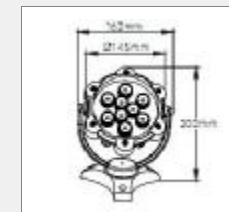

Model	Led quantity	Input power	Input voltage	Beam angle	Color	Waterproof grade	Dimension(mm)	Net weight (KG)
3x3W LED underwater light	3pcs	9W	DC24V	25°/30°/45°/60°	F(one chip RGB color)	IP65	φ 92*155(H)	0.6
6X1W LED underwater light	6pcs	6W	DC24V	25°/30°/45°/60°	R/Y/B/G/W/E/F	IP65	φ 155*165(H)	2.8
9X1W LED underwater light	9pcs	9W	DC24V	25°/30°/45°/60°	R/Y/B/G/W/E/F	IP65	φ 162*200(H)	2.8
12X1W LED underwater light	12pcs	12W	DC24V	25°/30°/45°/60°	R/Y/B/G/W/E/F	IP65	φ 155*165(H)	2.8

Model	Led quantity	Input power	Input voltage	Beam angle	Color	Waterproof grade	Dimension(mm)	Net weight (KG)
100*100 led tile light	18pcs	1.3W	DC24V	120°	R/Y/B/G/W/E/F	IP65~ IP68	100*100*60	0.8
300*300 led tile light	234pcs	16.8W	DC24V	120°	R/Y/B/G/W/E/F	IP65~ IP68	300*300*70	5.2
600*600 led tile light	1080pcs	67.0W	DC24V	120°	R/Y/B/G/W/E/F	IP65~ IP68	600*600*70	24.2
910*28 led tile light	96pcs	6.4W	DC24V	120°	R/Y/B/G/W/E/F	IP65~ IP68	910*28*70	2.4
150*70 led tile light	54pcs	3.9W	DC24V	120°	R/Y/B/G/W/E/F	IP65~ IP68	φ 150*70	4.2
6*125 led tile light	90pcs	7.0W	DC24V	120°	R/Y/B/G/W/E/F	IP65~ IP68	(6*125)*70	2.6