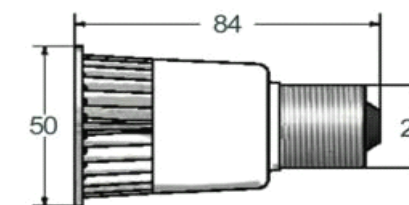

Future (China) Industrial Co., Ltd

5W RGB SPOTLIGHT

Characteristics:

- ◆High power single LED gives high brightness and long life, reliable performance
- ◆Matt silver grey aluminium alloy die-casting enclosure.
- ◆Work environment and storage temperature: -20° to +40°
- ◆Application: Replacement bulbs for common lighting, ideal for domestic exhibition and display lighting.

model	LED quantity	beam angle	power rating	Input Voltage	color	dimension (mm)	package	carton size (mm)	G.W./carton
1*5W E27 spot light	1pc	15° 30°	5W	AC110-220V	RGB/WHITE	Dia 50*84(H)	75pcs/ carton	300*300*320	12KG
1*5W GU10 spot light	1pc	15° 30°	5W	AC110-220V	RGB/WHITE	Dia 50*70(H)	75pcs/ carton	300*300*320	12KG
1*5W MR16 spot light	1pc	15° 30°	5W	AC110-220V	RGB/WHITE	Dia 50* 46(H)	75pcs/ carton	300*300*320	12KG