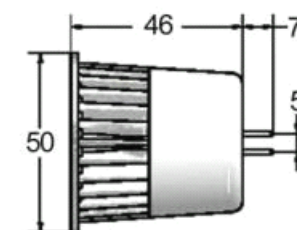

Future (China) Industrial Co., Ltd

5W RGB SPOTLIGHT

Characteristics:

- ◆High power single LED gives high brightness and long life, reliable performance
- ◆Matt silver grey aluminium alloy die-casting enclosure.
- ◆Work environment and storage temperature: -20° to +40°
- ◆Application: Replacement bulbs for common lighting, ideal for domestic exhibition and display lighting.

model	LED quantity	beam angle	power rating	Input Voltage	color	dimension (mm)	package	carton size (mm)	G.W./carton
1*5W E27 spot light	1pc	15° 30°	5W	AC110-220V	RGB/WHITE	Dia 50*84(H)	75pcs/ carton	300*300*320	12KG
1*5W GU10 spot light	1pc	15° 30°	5W	AC110-220V	RGB/WHITE	Dia 50*70(H)	75pcs/ carton	300*300*320	12KG
1*5W MR16 spot light	1pc	15° 30°	5W	AC110-220V	RGB/WHITE	Dia 50* 46(H)	75pcs/ carton	300*300*320	12KG