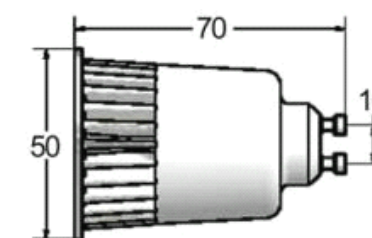

Future (China) Industrial Co., Ltd

5W RGB SPOTLIGHT

Characteristics:

- ◆High power single LED gives high brightness and long life, reliable performance
- ◆Matt silver grey aluminium alloy die-casting enclosure.
- ◆Work environment and storage temperature: -20° to +40°
- ◆Application: Replacement bulbs for common lighting, ideal for domestic exhibition and display lighting.

model	LED quantity	beam angle	power rating	Input Voltage	color	dimension (mm)	package	carton size (mm)	G.W./carton
1*5W E27 spot light	1pc	15° 30°	5W	AC110-220V	RGB/WHITE	Dia 50*84(H)	75pcs/ carton	300*300*320	12KG
1*5W GU10 spot light	1pc	15° 30°	5W	AC110-220V	RGB/WHITE	Dia 50*70(H)	75pcs/ carton	300*300*320	12KG
1*5W MR16 spot light	1pc	15° 30°	5W	AC110-220V	RGB/WHITE	Dia 50* 46(H)	75pcs/ carton	300*300*320	12KG