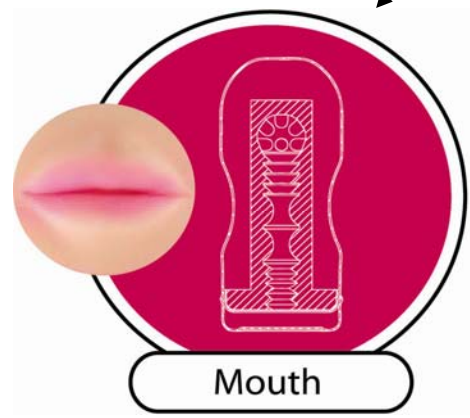

B-LINK

PORTABLE MASTURBATOR

Giving you amazing satisfaction from the masturbator every single time

PORTABLE MASTURBATOR

Height: 6.3 Inches

Width: 2.7 Inches

Material: UR3

Weight: 172g

Feature: Non-toxic

No smell

THREE TYPES

Mouth

Vaginal

Anal

SECTIONAL DRAWING

Mouth