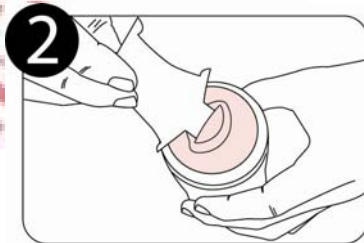

Vaginal

Anal

HOW TO USE

When you use the cup. Of course it's not necessary to use a condom, but we do advise to wear one, for more hygienic.

Open up the cap and put some lubricant into the cup, this make it temptingly wet with just a drop of lube, It will give you a real nice feeling.

If you decided not to use a condom, we strongly advise you to throw the cup away after using.

HOW TO WASH

Take out soft rubber and foam from the entrance.

Turn out the inner and wash it carefully, wipe it clean and airing to dry