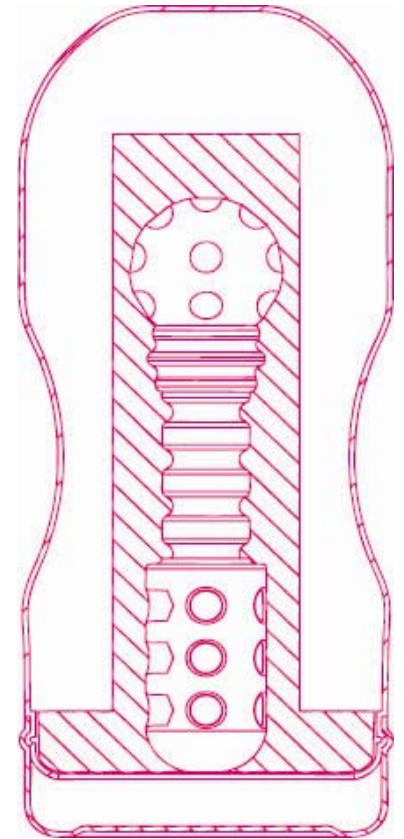

SECTIONAL DRAWING

Anal