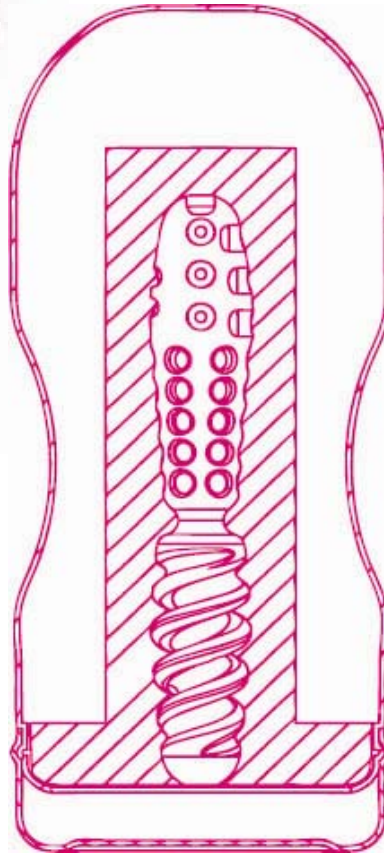

B-LINK

PORTABLE MASTURBATOR

Giving you amazing satisfaction from the masturbator every single time

PORTABLE MASTURBATOR

Height: 6.3 Inches

Width: 2.7 Inches

Material: UR3

Weight: 172g

Feature: Non-toxic

No smell

THREE TYPES

Mouth

Vaginal

Anal

SECTIONAL DRAWING

Mouth