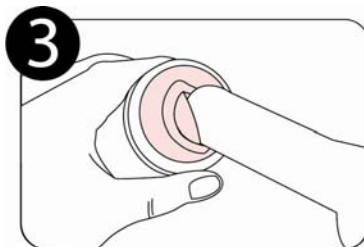

Vaginal

Anal

HOW TO USE

When you use the cup. Of course it's not necessary to use a condom, but we do advise to wear one, for more hygienic.

Open up the cap and put some lubricant into the cup, this make it temptingly wet with just a drop of lube, It will give you a real nice feeling.

If you decided not to use a condom, we strongly advise you to throw the cup away after using.

HOW TO WASH

Take out soft rubber and foam from the entrance.

Turn out the inner and wash it carefully, wipe it clean and airing to dry