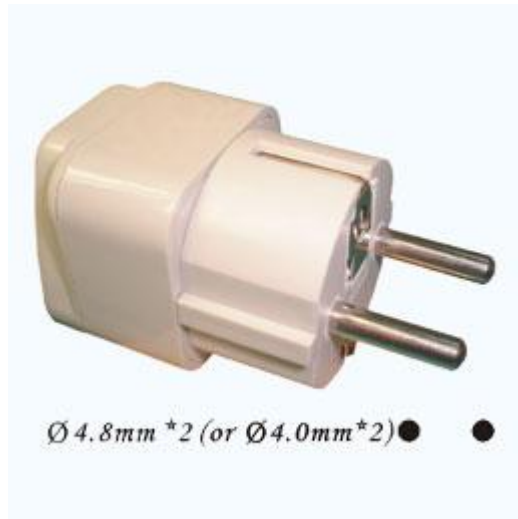

Product Line

Product Line > Universal Adapter (WD-Series) > WD Series

WD-9

[€ Add to Inquiry Cart](#) [>> View More Detail Pictures](#)

Rated

10~16A 250V

Color

B,W

Suitable For Area

Germany,France,Indonesia,Korea

Item No.

1A04