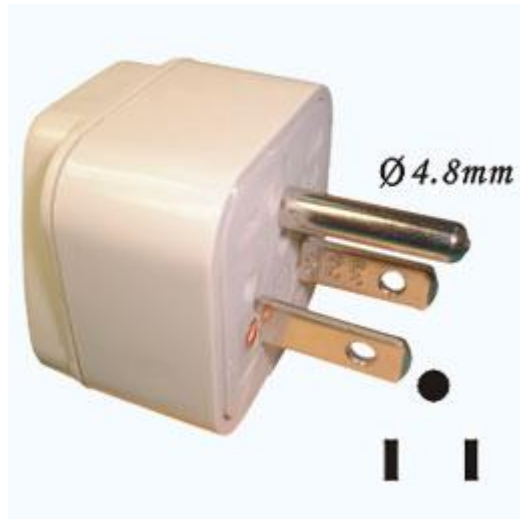

Product Line

Product Line > Universal Adapter (WD-Series) > WD Series

WD-5

[€ Add to Inquiry Cart](#)

[>> View More Detail Pictures](#)

Rated

10A 250V / 15A 125V

Color