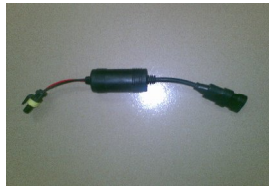

Model No.	PHOTO	Unit Price(USD/PC)	Car Models
-----------	-------	--------------------	------------

Bulb Cancellers

\$ 3.9/pc

BULB WARNING CANCELLER

C1

\$ 5.9/pc

BMW 3/7 Series

C2