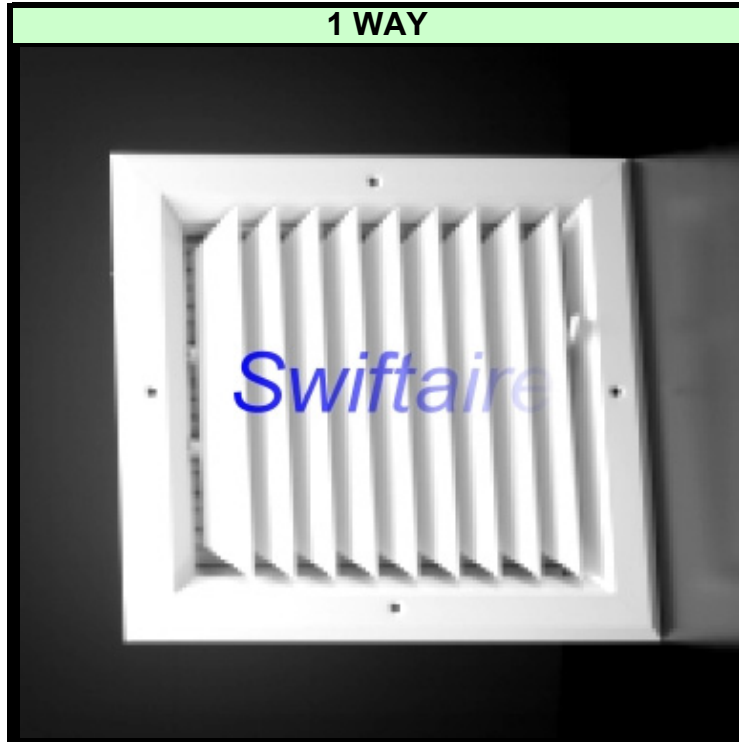

## Aluminum Square Diffuser ( 1ASD )

### Features:

- 1.) All-aluminum Face Construction
- 2.) Cores Flush With Margin
- 3.) 1 Way Air Diffusion
- 4.) Face Mount For Easy Installation
- 5.) For Sidewall Or Ceiling Application
- 6.) Multi-shutter Or Opposed Blade Damper
- 7.) Inconspicuous Fingertip Lever For Air Volume Control
- 8.) Bright White

## Aluminum Square Diffuser ( 2ASD )

**2 WAY**

**4ASD**

4 WAY CORE SHOWN

FLOW PATTERNS

**Features:**

1. ) All-aluminum Face Construction
2. ) Cores Flush With Margin
3. ) 2 Way Air Diffusion
4. ) Face Mount For Easy Installation
5. ) For Sidewall Or Ceiling Application
6. ) Multi-shutter Or Opposed Blade Damper
7. ) Inconspicuous Fingertip Lever For Air Volume Control
8. ) Bright White

## Aluminum Square Diffuser ( 3ASD )

**Features:**

1. ) All-aluminum Face Construction
2. ) Cores Flush With Margin
3. ) 3 Way Air Diffusion
4. ) Face Mount For Easy Installation
5. ) For Sidewall Or Ceiling Application
6. ) Multi-shutter Or Opposed Blade Damper
7. ) Inconspicuous Fingertip Lever For Air Volume Control
8. ) Bright White