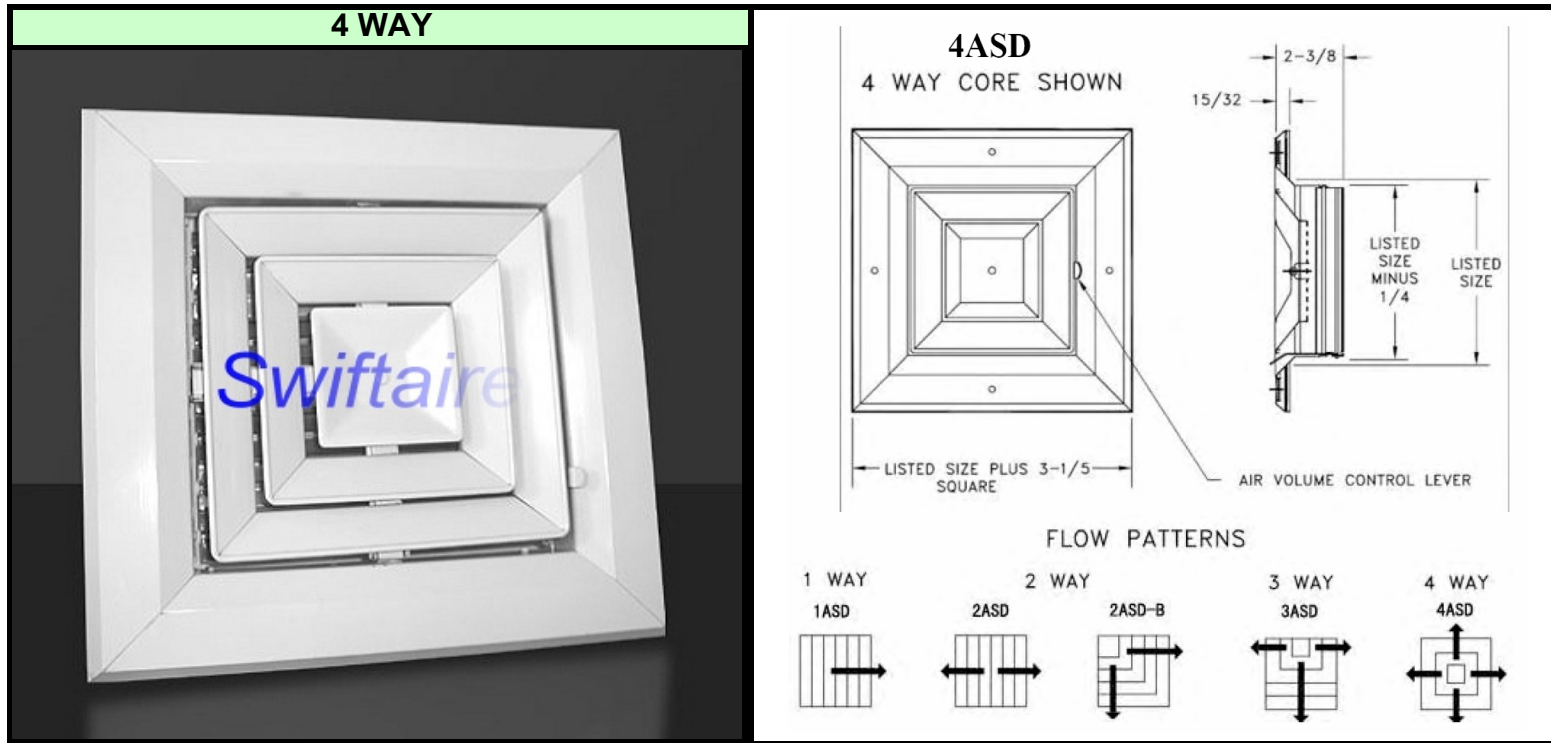

Aluminum Square Diffuser (4ASD)

Features:

1.) All-aluminum Face Construction
2.) Cores Flush With Margin
3.) 4 Way Air Diffusion
4.) Face Mount For Easy Installation
5.) For Sidewall Or Ceiling Application
6.) Multi-shutter Or Opposed Blade Damper
7.) Inconspicuous Fingertip Lever For Air Volume Control
8.) Bright White

4ASD Aluminum Diffuser Available Sizes (Inch)					
HT	WIDTH				
	6	8	10	12	14
6	X				
8		X			
10			X		
12				X	
14					X