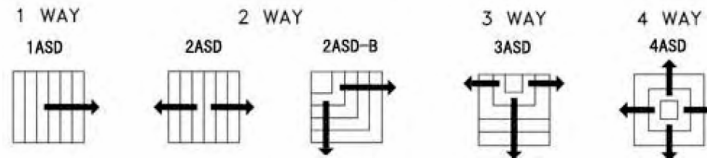

## Aluminum Square Diffuser ( 2ASD )

**2 WAY**

**4ASD**

4 WAY CORE SHOWN

FLOW PATTERNS

**Features:**

1. ) All-aluminum Face Construction
2. ) Cores Flush With Margin
3. ) 2 Way Air Diffusion
4. ) Face Mount For Easy Installation
5. ) For Sidewall Or Ceiling Application
6. ) Multi-shutter Or Opposed Blade Damper
7. ) Inconspicuous Fingertip Lever For Air Volume Control
8. ) Bright White