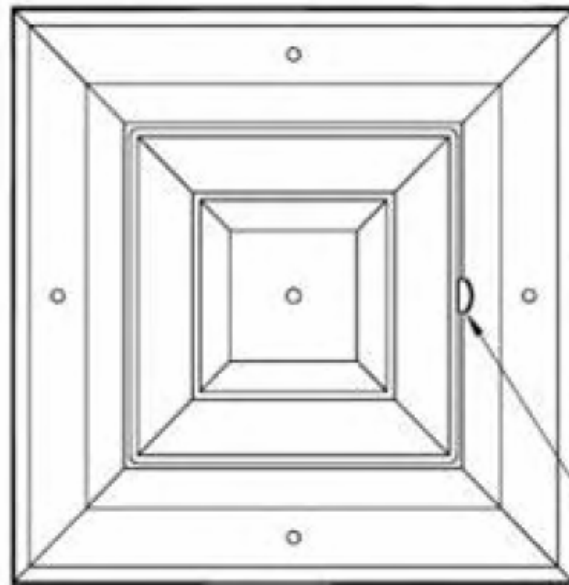

4ASD

4 WAY CORE SHOWN

LISTED SIZE PLUS 3-1/5 SQUARE