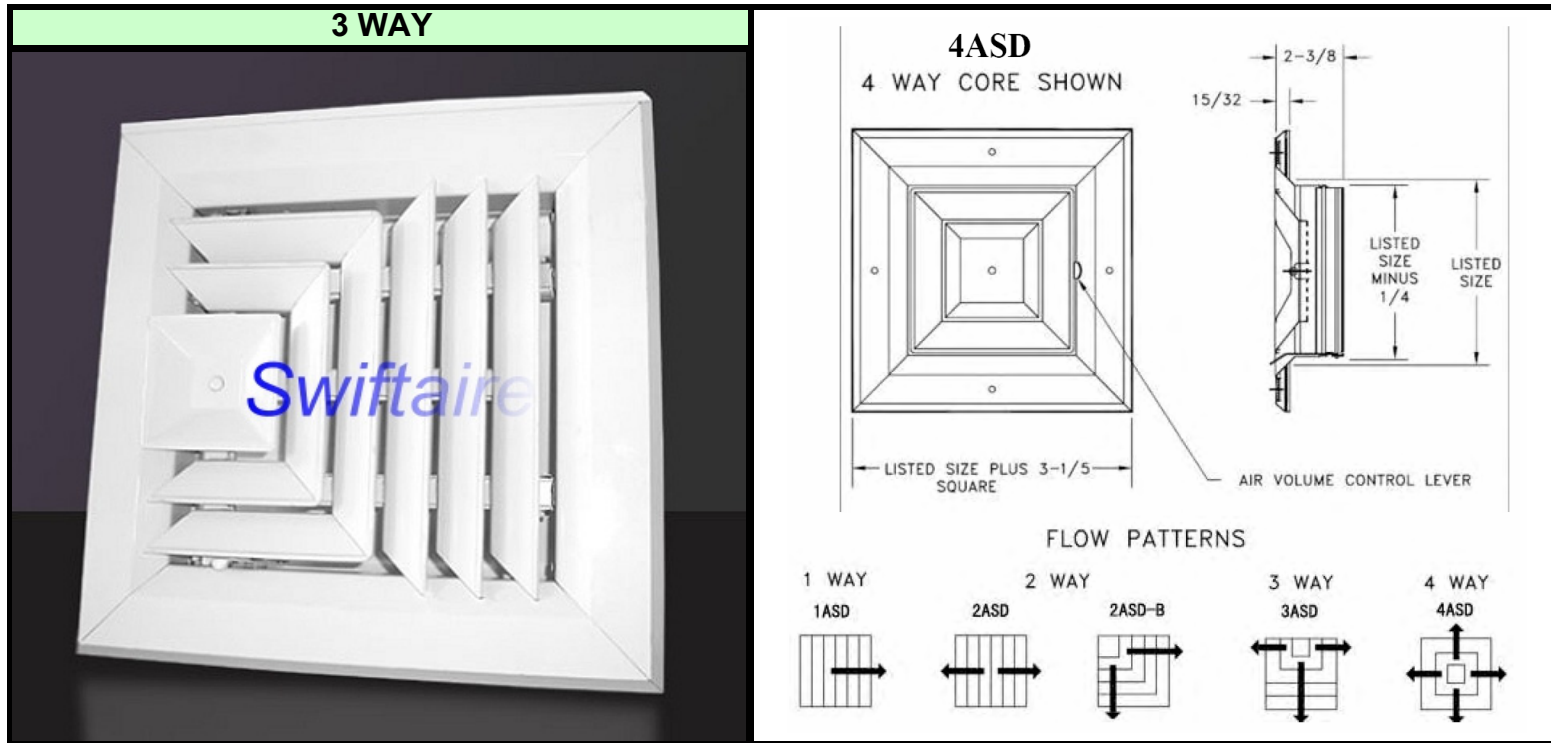

### Features:

- 1.) All-aluminum Face Construction
- 2.) Cores Flush With Margin
- 3.) 1 Way Air Diffusion
- 4.) Face Mount For Easy Installation
- 5.) For Sidewall Or Ceiling Application
- 6.) Multi-shutter Or Opposed Blade Damper
- 7.) Inconspicuous Fingertip Lever For Air Volume Control
- 8.) Bright White

## Aluminum Square Diffuser ( 2ASD )

**2 WAY**

**4ASD**

4 WAY CORE SHOWN

FLOW PATTERNS

**Features:**

1. ) All-aluminum Face Construction
2. ) Cores Flush With Margin
3. ) 2 Way Air Diffusion
4. ) Face Mount For Easy Installation
5. ) For Sidewall Or Ceiling Application
6. ) Multi-shutter Or Opposed Blade Damper
7. ) Inconspicuous Fingertip Lever For Air Volume Control
8. ) Bright White

## Aluminum Square Diffuser ( 3ASD )

**Features:**

1. ) All-aluminum Face Construction
2. ) Cores Flush With Margin
3. ) 3 Way Air Diffusion
4. ) Face Mount For Easy Installation
5. ) For Sidewall Or Ceiling Application
6. ) Multi-shutter Or Opposed Blade Damper
7. ) Inconspicuous Fingertip Lever For Air Volume Control
8. ) Bright White