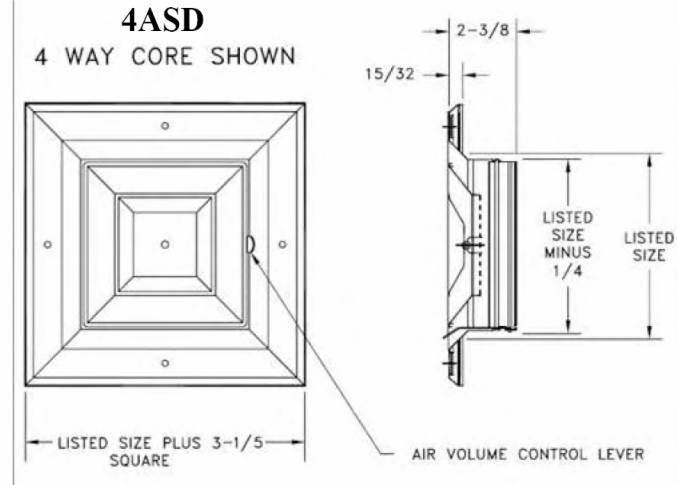

4ASD

4 WAY CORE SHOWN

FLOW PATTERNS