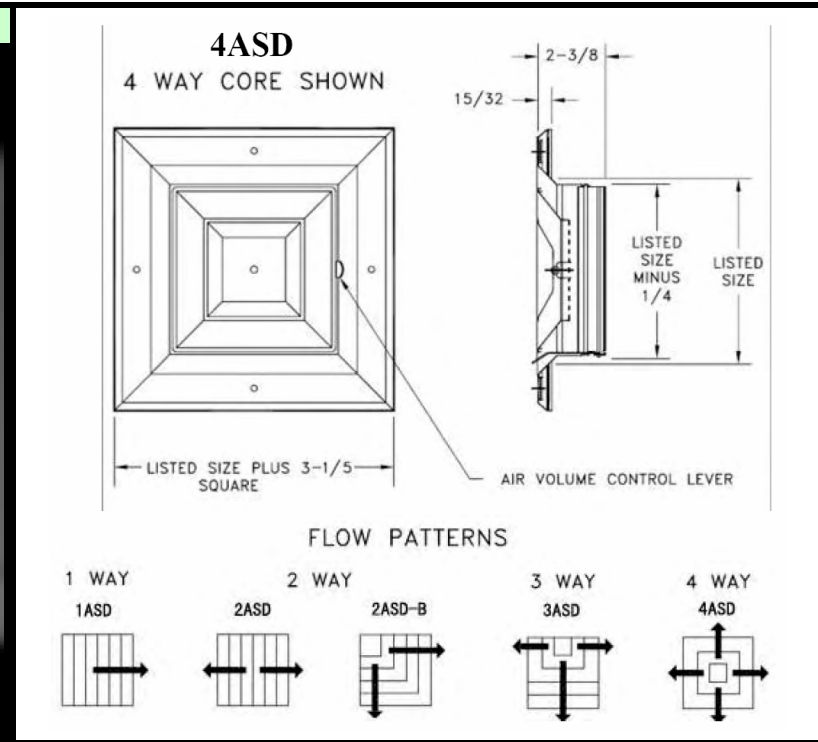

### Features:

- 1.) All-aluminum Face Construction
- 2.) Cores Flush With Margin
- 3.) 1 Way Air Diffusion
- 4.) Face Mount For Easy Installation
- 5.) For Sidewall Or Ceiling Application
- 6.) Multi-shutter Or Opposed Blade Damper
- 7.) Inconspicuous Fingertip Lever For Air Volume Control
- 8.) Bright White