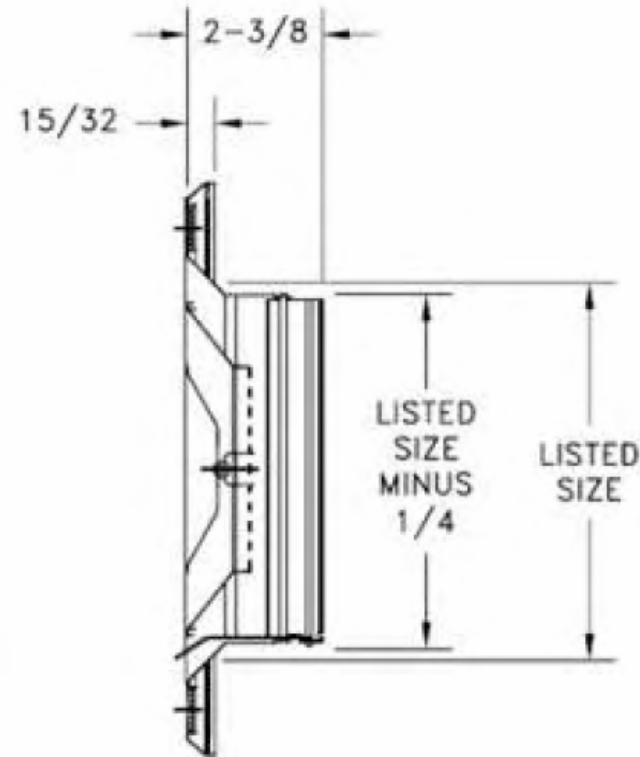

AIR VOLUME CONTROL LEVER

FLOW PATTERNS

1 WAY

1ASD

2 WAY

2ASD

2ASD-B

3 WAY

3ASD

4 WAY

4ASD