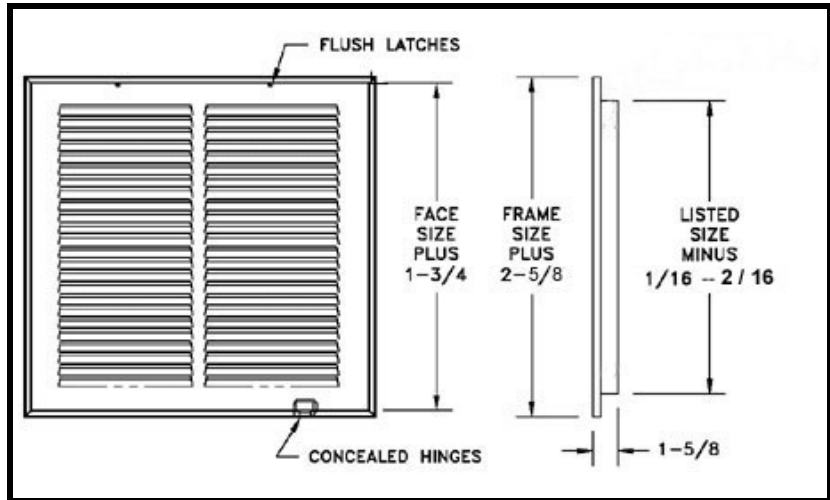

Return Air Filter Grille (With Filter) 1RAF

Features:

1.) For air return application
2.) All-steel construction
3.) 1/2" spaced fins set at 55 degrees
4.) Effectively conceals filter
5.) Removable face for easy installation and cleaning
6.) Equipped with adjustable filter retainers
7.) Bright White finish
8.) Other Colors (Need Two More Weeks For Production)

Return Air Grille Available Size (Inch)												
HT	WIDTH											
	6	8	10	12	14	16	18	20	24	25	30	36
10	X	X	X					X				
12	X	X	X	X			X	X	X			
14	X	X	X	X	X				X	X		
16	X	X	X	X	X	X		X	X	X	X	
18	X	X	X	X	X	X	X		X			
20	X	X	X	X	X	X	X	X		X	X	
24	X	X										
25					X	X		X		X		
30	X	X	X	X	X	X	X	X	X		X	
36							X		X		X	X