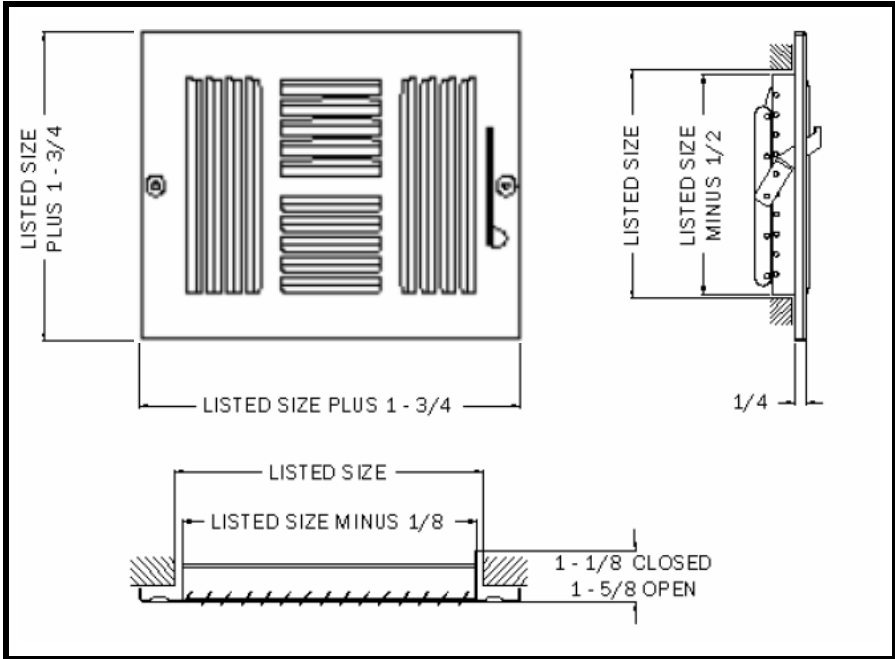

Sidewall 1 Way Register Available Size (Inches)							
HT	WIDTH						
	4	6	8	10	12	14	16
8	X						
10		X	X				
12		X	X				
14		X					

Sidewall 2 Way Register (2SW-B) Metal Handle

Features :-

1.) Apply For Ceiling Or Sidewall
2.) All Steel Construction - Metal Handle
3.) One Piece Stamped And 1/2 Inch Spaced Fins Set At 52 Degrees
4.) Multi-Shutter Valve
5.) 2 Way Deflection
6.) White Power Coating Finishing
7.) Other Colors (Need Two More Weeks For Production)

Sidewall 2 Way Register Available Size (Inches)							
HT	WIDTH						
	4	6	8	10	12	14	16
6	X	X					
8	X	X	X				
10	X	X	X	X			
12	X	X	X				
14	X	X	X				
16		X					

Sidewall 3 Way Register (3SW-B) Metal Handle

Sidewall 3 Way Register Available Size (Inches)							
HT	WIDTH						
	4	6	8	10	12	14	16
6	X	X					
8	X	X	X				
10	X	X	X	X			
12	X	X	X		X		
14	X	X	X				
16		X					

Sidewall 4 Way Register (4SW-B) Metal Handle

Sidewall 4 Way Register Available Size (Inches)						
HT	WIDTH					
	4	6	8	10	12	14
6		X				
8			X			
10				X		
12					X	
14						X

Packing Details / Sidewall 1 Way Register (1SW-B)

	Item #	Size (Inch)	Carton Size (L X W X H cm)	Volume (cbm)	Pcs Per Carton	N.W. (Kg)	G.W. (Kg)
	1SWB0804WH	8 x 4	39 x 44.5 x 27	0.048	20	11	12
	1SWB1006WH	10 x 6	39 x 41 x 32	0.051	20	14	15
	1SWB1008WH	10 x 8	39 x 51.5 x 32	0.064	20	17	18
	1SWB1206WH	12 X 6	39 X 41 X 37	0.059	20	16.5	18
	1SWB1208WH	12 X 8	39 X 51.5 X 37	0.074	20	20	21
	1SWB1406WH	14 X 6	39 X 41 X 42	0.067	20	12	12