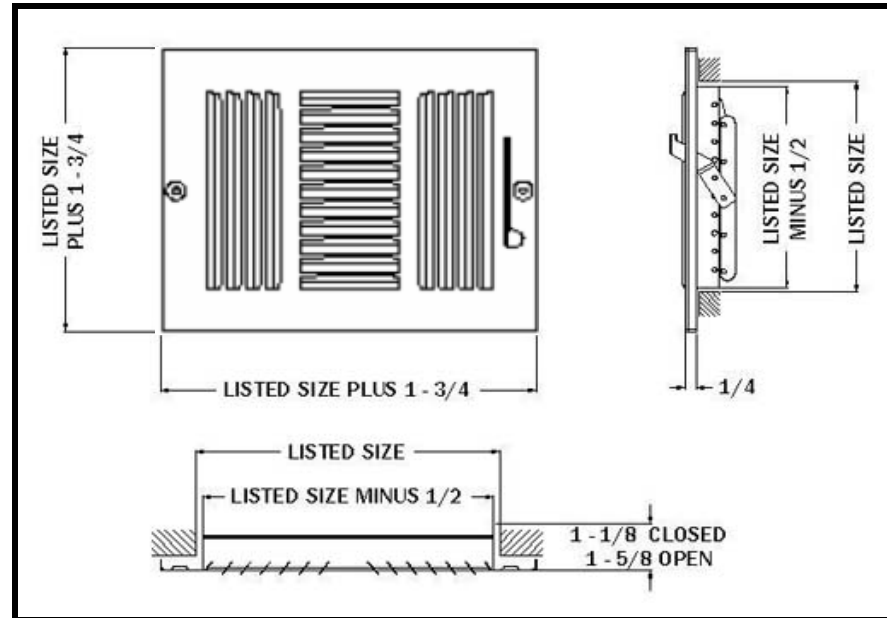

SwiftAire

Register, Grille & Diffuser

Website : <http://www.swiftairechina.com>

e-mai : swiftaire7@gmail.com

Sidewall 1 Way Register (1SW-B) Metal Handle

Features :-

1.) Apply For Ceiling Or Sidewall
2.) All Steel Construction - Metal Handle
3.) One Piece Stamped And 1/2 Inch Spaced Fins Set At 52 Degrees
4.) Multi-Shutter Valve
5.) 1 Way Deflection
6.) White Power Coating Finishing
7.) Other Colors (Need Two More Weeks For Production)

Sidewall 1 Way Register Available Size (Inches)							
HT	WIDTH						
	4	6	8	10	12	14	16
8	X						
10		X	X				
12		X	X				
14		X					

Sidewall 2 Way Register (2SW-B) Metal Handle

Features :-

1.) Apply For Ceiling Or Sidewall
2.) All Steel Construction - Metal Handle
3.) One Piece Stamped And 1/2 Inch Spaced Fins Set At 52 Degrees
4.) Multi-Shutter Valve
5.) 2 Way Deflection
6.) White Power Coating Finishing
7.) Other Colors (Need Two More Weeks For Production)

Sidewall 2 Way Register Available Size (Inches)							
HT	WIDTH						
	4	6	8	10	12	14	16
6	X	X					
8	X	X	X				
10	X	X	X	X			
12	X	X	X				
14	X	X	X				
16		X					

Sidewall 3 Way Register (3SW-B) Metal Handle

Sidewall 4 Way Register Available Size (Inches)						
HT	WIDTH					
	4	6	8	10	12	14
6		X				
8			X			
10				X		
12					X	
14						X

Packing Details / Sidewall 1 Way Register (1SW-B)

	Item #	Size (Inch)	Carton Size (L X W X H cm)	Volume (cbm)	Pcs Per Carton	N.W. (Kg)	G.W. (Kg)
	1SWB0804WH	8 x 4	39 x 44.5 x 27	0.048	20	11	12
	1SWB1006WH	10 x 6	39 x 41 x 32	0.051	20	14	15
	1SWB1008WH	10 x 8	39 x 51.5 x 32	0.064	20	17	18
	1SWB1206WH	12 X 6	39 X 41 X 37	0.059	20	16.5	18
	1SWB1208WH	12 X 8	39 X 51.5 X 37	0.074	20	20	21
	1SWB1406WH	14 X 6	39 X 41 X 42	0.067	20	12	12