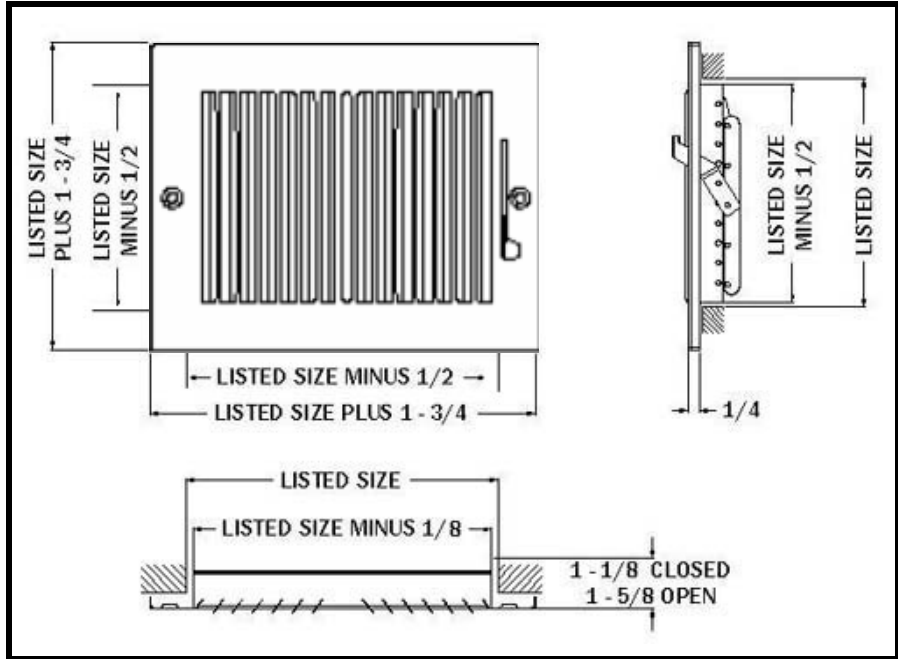

SwiftAire

Register, Grille & Diffuser

Website : <http://www.swiftairechina.com>

e-mai : swiftaire7@gmail.com

Sidewall 1 Way Register (1SW-B) Metal Handle

Features :-

1.) Apply For Ceiling Or Sidewall
2.) All Steel Construction - Metal Handle
3.) One Piece Stamped And 1/2 Inch Spaced Fins Set At 52 Degrees
4.) Multi-Shutter Valve
5.) 1 Way Deflection
6.) White Power Coating Finishing
7.) Other Colors (Need Two More Weeks For Production)

Sidewall 1 Way Register Available Size (Inches)							
HT	WIDTH						
	4	6	8	10	12	14	16
8	X						
10		X	X				
12		X	X				
14		X					

Sidewall 2 Way Register (2SW-B) Metal Handle

Features :-

1.) Apply For Ceiling Or Sidewall
2.) All Steel Construction - Metal Handle
3.) One Piece Stamped And 1/2 Inch Spaced Fins Set At 52 Degrees
4.) Multi-Shutter Valve
5.) 2 Way Deflection
6.) White Power Coating Finishing
7.) Other Colors (Need Two More Weeks For Production)

Sidewall 4 Way Register Available Size (Inches)						
HT	WIDTH					
	4	6	8	10	12	14
6		X				
8			X			
10				X		
12					X	
14						X

Packing Details / Sidewall 1 Way Register (1SW-B)

	Item #	Size (Inch)	Carton Size (L X W X H cm)	Volume (cbm)	Pcs Per Carton	N.W. (Kg)	G.W. (Kg)
	1SWB0804WH	8 x 4	39 x 44.5 x 27	0.048	20	11	12
	1SWB1006WH	10 x 6	39 x 41 x 32	0.051	20	14	15
	1SWB1008WH	10 x 8	39 x 51.5 x 32	0.064	20	17	18
	1SWB1206WH	12 X 6	39 X 41 X 37	0.059	20	16.5	18
	1SWB1208WH	12 X 8	39 X 51.5 X 37	0.074	20	20	21
	1SWB1406WH	14 X 6	39 X 41 X 42	0.067	20	12	12