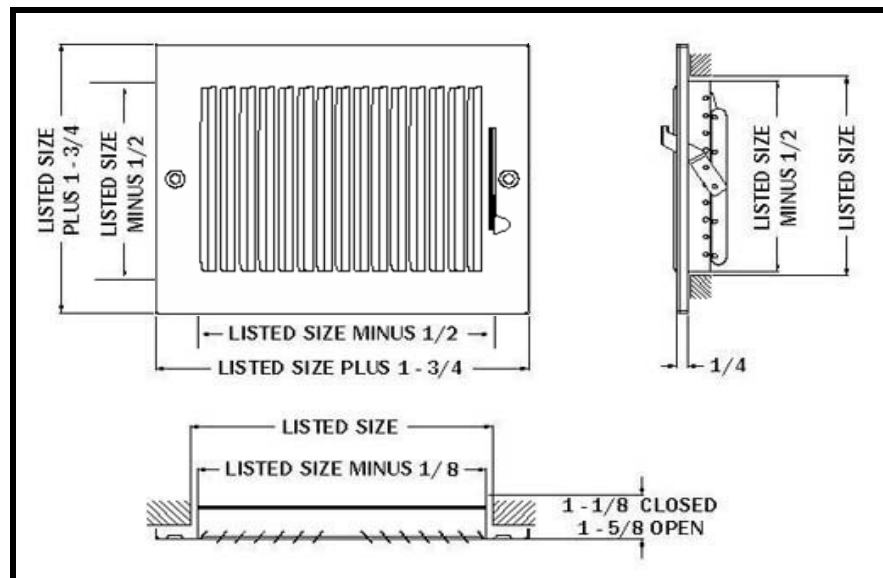

SwiftAire

Register, Grille & Diffuser

Website : <http://www.swiftairechina.com>

e-mai : swiftaire7@gmail.com

Sidewall 1 Way Register (1SW-B) Metal Handle

Features :-

1.) Apply For Ceiling Or Sidewall
2.) All Steel Construction - Metal Handle
3.) One Piece Stamped And 1/2 Inch Spaced Fins Set At 52 Degrees
4.) Multi-Shutter Valve
5.) 1 Way Deflection
6.) White Power Coating Finishing
7.) Other Colors (Need Two More Weeks For Production)

Sidewall 1 Way Register Available Size (Inches)							
HT	WIDTH						
	4	6	8	10	12	14	16
8	X						
10		X	X				
12		X	X				
14		X					

Sidewall 2 Way Register (2SW-B) Metal Handle

Features :-

1.) Apply For Ceiling Or Sidewall
2.) All Steel Construction - Metal Handle
3.) One Piece Stamped And 1/2 Inch Spaced Fins Set At 52 Degrees
4.) Multi-Shutter Valve
5.) 2 Way Deflection
6.) White Power Coating Finishing
7.) Other Colors (Need Two More Weeks For Production)

Sidewall 4 Way Register Available Size (Inches)						
HT	WIDTH					
	4	6	8	10	12	14
6		X				
8			X			
10				X		
12					X	
14						X

Packing Details / Sidewall 1 Way Register (1SW-B)

	Item #	Size (Inch)	Carton Size (L X W X H cm)	Volume (cbm)	Pcs Per Carton	N.W. (Kg)	G.W. (Kg)
	1SWB0804WH	8 x 4	39 x 44.5 x 27	0.048	20	11	12
	1SWB1006WH	10 x 6	39 x 41 x 32	0.051	20	14	15
	1SWB1008WH	10 x 8	39 x 51.5 x 32	0.064	20	17	18
	1SWB1206WH	12 X 6	39 X 41 X 37	0.059	20	16.5	18
	1SWB1208WH	12 X 8	39 X 51.5 X 37	0.074	20	20	21
	1SWB1406WH	14 X 6	39 X 41 X 42	0.067	20	12	12