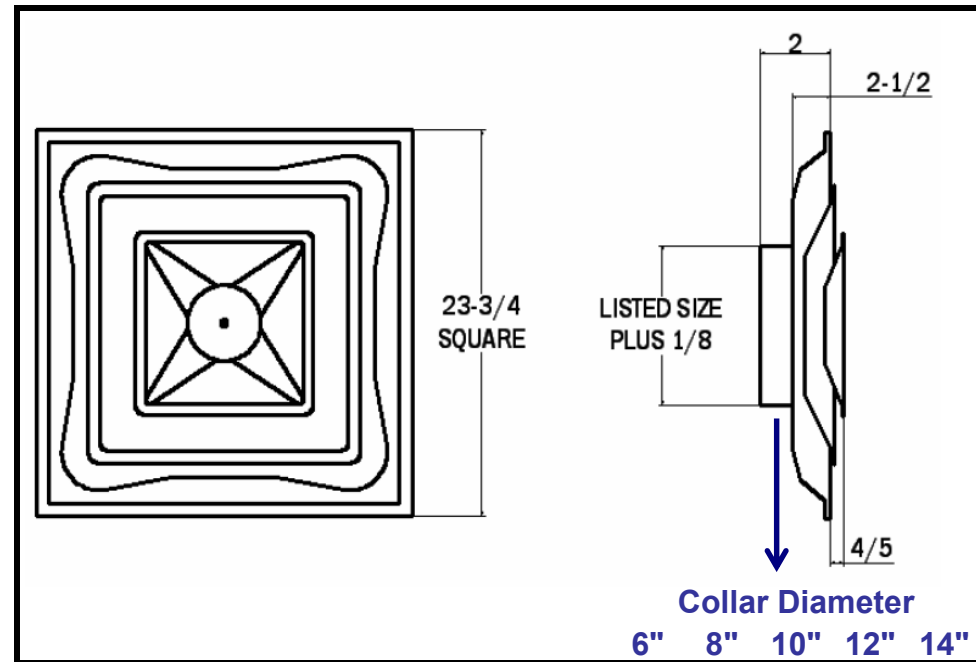

### Features:

1. ) All Steel Construction : Formed Steel Back Panel
2. ) For Sidewall Or Ceiling Application
3. ) Step Down : Three-Cone Design, Fixed Core
4. ) Provides High Air Volume Delivery In A Four-Way Air Diffusion Pattern
5. ) Fits 24"x24" Exposed T-Bar ceiling system.
6. ) Nominal Collar Sizes / 6", 8", 10", 12", 14"
7. ) White Powder-Coating Finish
8. ) Other Colors ( Need Two More Weeks For Production )