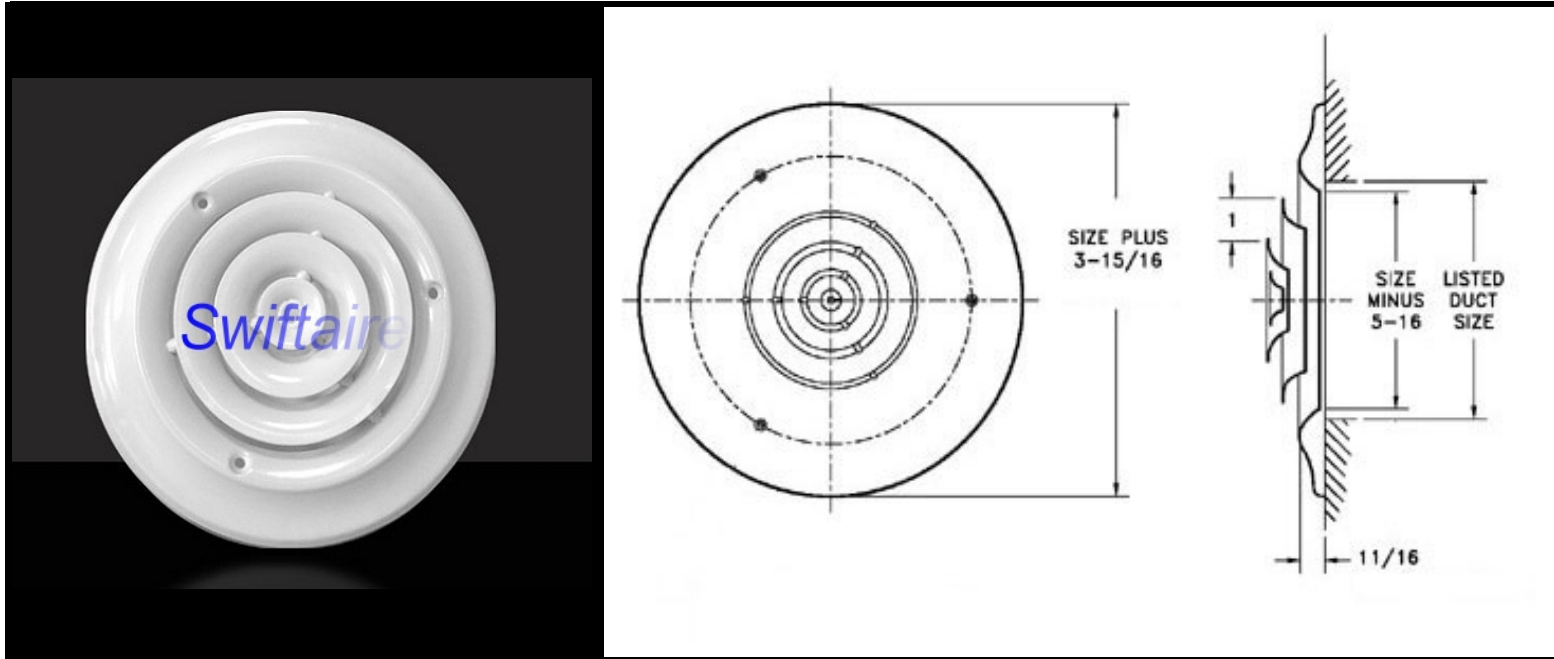

SwiftAire

Register, Grille & Diffuser

Website : <http://www.swiftairechina.com>

e-mai : swiftaire7@gmail.com

Aluminum Round Step Down (ATR)

Features:

1.) All-Aluminum Construction
2.) Step Down Diffuser Rings Deflect Air Stream 360 Degrees
3.) Bright White Finish

Aluminum Round Step Down Available Sizes (Inch)					
6	8	10	12	14	18
X	X	X	X	X	X