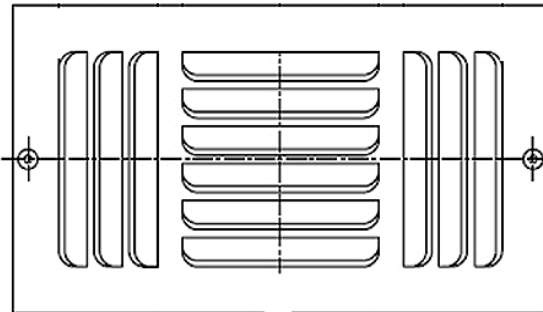

Size : 8" x 4" 8" x 6" 8" x 8"

Ratio : 25.4% 49.2% 25.4%

Size : 10"x4" 10"x6" 10"x8"

Ratio 30.8% 38.4% 30.8%

Size : 12" x 6" 12" x 8"

Ratio : 25% 50% 25%

Size : 14" x 6" 14" x 8"

Ratio : 28.1% 43.8% 28.1%

3 Way Curve Blade Ceiling / Sidewall Register Sizes (Inch)

HT	WIDTH					
	4	6	8	10	12	14
8	X	X	X			
10	X	X	X	X		
12		X	X		X	
14		X	X			X

4 Way Curve Blade Ceiling / Sidewall Register (4CB-B)

Features :-

- 1.) Apply For Ceiling Or Sidewall
- 2.) All Steel Construction
- 3.) Steel Handle
- 4.) One Piece Stamped Face And 1" Curved Blade Lanced
- 5.) Multi Shutter Valve
- 6.) 2 Way Deflection
- 7.) White Powder Coating
- 8.) Other Colors (Need Two More Weeks For Production)

4 Way Curve Blade Ceiling / Sidewall Register Sizes (Inch)							
HT	WIDTH						
	4	6	8	10	12	14	
6		X					
8			X				
10				X			
12					X		
14						X	

Packing Details

1 Way Curve Blade / Sidewall Register (1CB-B)