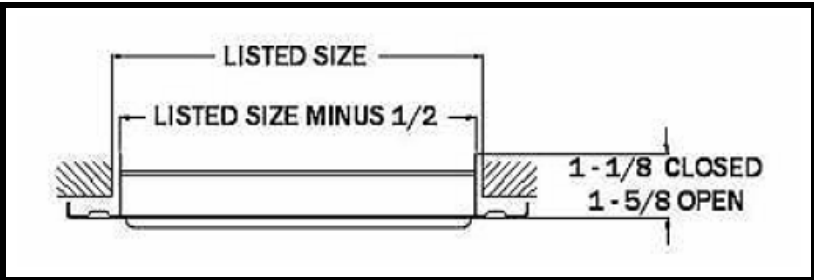

Size : 8" x 4" 8" x 6" 8" x 8"

Ratio : 25.4% 49.2% 25.4%

Size : 10"x4" 10"x6" 10"x8"

Ratio 30.8% 38.4% 30.8%

Size : 12" x 6" 12" x 8"

Ratio : 25% 50% 25%

Size : 14" x 6" 14" x 8"

Ratio : 28.1% 43.8% 28.1%

3 Way Curve Blade Ceiling / Sidewall Register Sizes (Inch)

HT	WIDTH					
	4	6	8	10	12	14
8	X	X	X			
10	X	X	X	X		
12		X	X		X	
14		X	X			X

4 Way Curve Blade Ceiling / Sidewall Register (4CB-B)

Features :-

- 1.) Apply For Ceiling Or Sidewall
- 2.) All Steel Construction
- 3.) Steel Handle
- 4.) One Piece Stamped Face And 1" Curved Blade Lanced
- 5.) Multi Shutter Valve
- 6.) 2 Way Deflection
- 7.) White Powder Coating
- 8.) Other Colors (Need Two More Weeks For Production)

4 Way Curve Blade Ceiling / Sidewall Register Sizes (Inch)							
HT	WIDTH						
	4	6	8	10	12	14	
6		X					
8			X				
10				X			
12					X		
14						X	

Packing Details

1 Way Curve Blade / Sidewall Register (1CB-B)