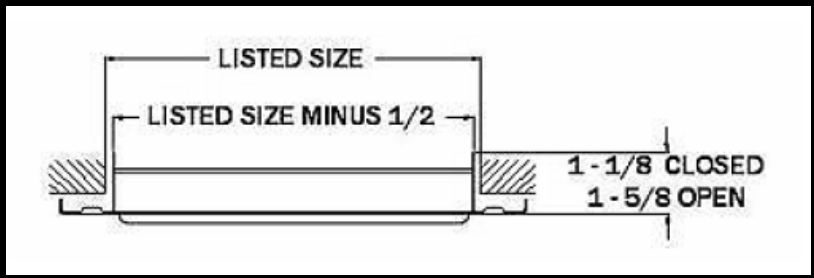

Features :-

1.) Apply For Ceiling Or Sidewall
2.) All Steel Construction
3.) Steel Handle
4.) One Piece Stamped Face And 1" Curved Blade Lanced
5.) Multi Shutter Valve
6.) 2 Way Deflection
7.) White Powder Coating
8.) Other Colors (Need Two More Weeks For Production)