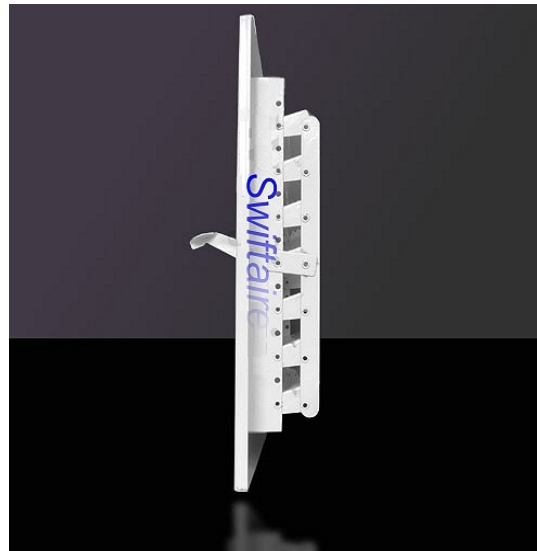

SwiftAire

Register, Grille & Diffuser

Website : <http://www.swiftairechina.com>

e-mai : swiftaire7@gmail.com

1 Way Curve Blade Ceiling / Sidewall Register (1CB-B)

Features :-

1.) Apply For Ceiling Or Sidewall
2.) All Steel Construction
3.) Steel Handle
4.) One Piece Stamped Face And 1" Curved Blade Lanced
5.) Multi-Shutter Valve
6.) 1 Way Deflection
7.) White Powder Coating
8.) Other Colors (Need Two More Weeks For Production)

1 Way Curve Blade Ceiling / Sidewall Register Sizes (Inch)							
HT	WIDTH						
	4	6	8	10	12	14	
8	X	X	X				
10	X	X	X	X			
12		X	X		X		
14		X	X			X	

2 Way Curve Blade Ceiling / Sidewall Register (2CB-B)

Features :-

- 1.) Apply For Ceiling Or Sidewall
- 2.) All Steel Construction
- 3.) Steel Handle
- 4.) One Piece Stamped Face And 1" Curved Blade Lanced
- 5.) Multi Shutter Valve
- 6.) 2 Way Deflection
- 7.) White Powder Coating
- 8.) Other Colors (Need Two More Weeks For Production)

2 Way Curve Blade Ceiling / Sidewall Register Sizes (Inch)							
HT	WIDTH						
	4	6	8	10	12	14	
10	X	X	X	X			
12		X	X		X		
14		X	X				

3 Way Curve Blade Ceiling / Sidewall Register (3CB-B)

Features :-