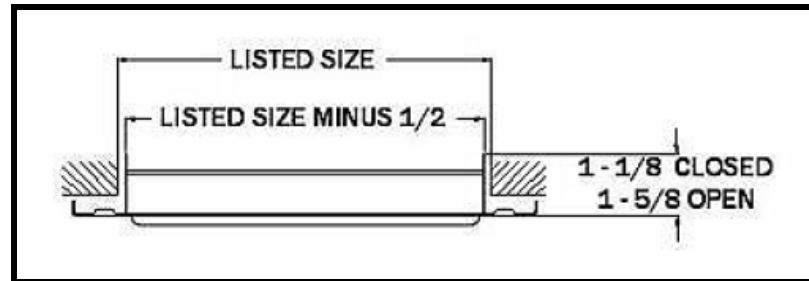

SwiftAire

Register, Grille & Diffuser

Website : <http://www.swiftairechina.com>

e-mai : swiftaire7@gmail.com

1 Way Curve Blade Ceiling / Sidewall Register (1CB-B)

Features :-

1.) Apply For Ceiling Or Sidewall
2.) All Steel Construction
3.) Steel Handle
4.) One Piece Stamped Face And 1" Curved Blade Lanced
5.) Multi-Shutter Valve
6.) 1 Way Deflection
7.) White Powder Coating
8.) Other Colors (Need Two More Weeks For Production)

1 Way Curve Blade Ceiling / Sidewall Register Sizes (Inch)							
HT	WIDTH						
	4	6	8	10	12	14	
8	X	X	X				
10	X	X	X	X			
12		X	X		X		
14		X	X			X	

2 Way Curve Blade Ceiling / Sidewall Register (2CB-B)

Size : 8" x 4" 8" x 6" 8" x 8"

Ratio : 25.4% 49.2% 25.4%

Size : 10"x4" 10"x6" 10"x8"

Ratio 30.8% 38.4% 30.8%

Size : 12" x 6" 12" x 8"

Ratio : 25% 50% 25%

Size : 14" x 6" 14" x 8"

Ratio : 28.1% 43.8% 28.1%

2 Way Curve Blade / Sidewall Register (2CB-B)

	Item #	Size (Inch)	Carton Size (L X W X H cm)	Volume (cbm)	Pcs Per Carton	N.W. (Kg)	G.W. (Kg)
	2CB-B1004WH	10 X 4	46 X 45.5 X 32	0.067	20	11	12
	2CB-B1006WH	10 X 6	46 X 41 X 32	0.060	20	14	15
	2CB-B1008WH	10 X 8	46 X 51.5 X 32	0.076	20	17	18
	2CB-B1010WH	10 X 10	46 X 31.5 X 32	0.046	20	22	23
	2CB-B1206WH	12 X 6	46 X 41 X 37	0.070	20	16.5	18
	2CB-B1208WH	12 X 8	46 X 51.5 X 37	0.088	20	20	21
	2CB-B1212WH	12 X 12	46 X 36.5 X 37	0.062	10	14.5	16
	2CB-B1406WH	14 X 6	46 X 41 X 42	0.079	20	12	13
	2CB-B1408WH	14 X 8	46 X 51.5 42	0.099	10	19.5	21