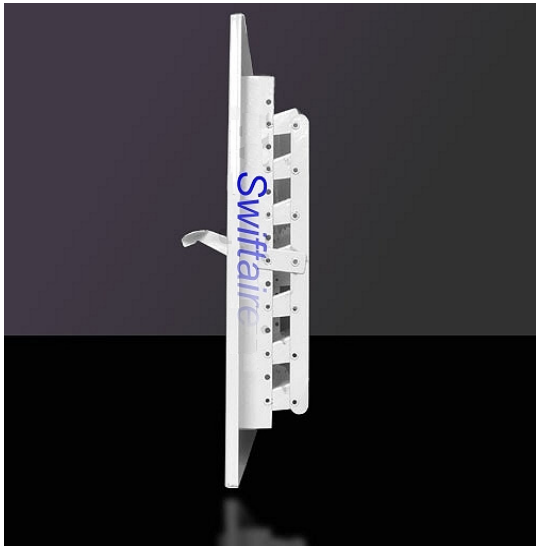

SwiftAire

Register, Grille & Diffuser

Website : <http://www.swiftairechina.com>

e-mai : swiftaire7@gmail.com

1 Way Curve Blade Ceiling / Sidewall Register (1CB-B)

Features :-

1.) Apply For Ceiling Or Sidewall
2.) All Steel Construction
3.) Steel Handle
4.) One Piece Stamped Face And 1" Curved Blade Lanced
5.) Multi-Shutter Valve
6.) 1 Way Deflection
7.) White Powder Coating
8.) Other Colors (Need Two More Weeks For Production)

Features :-

- 1.) Apply For Ceiling Or Sidewall
- 2.) All Steel Construction
- 3.) Steel Handle
- 4.) One Piece Stamped Face And 1" Curved Blade Lanced
- 5.) Multi Shutter Valve
- 6.) 2 Way Deflection
- 7.) White Powder Coating
- 8.) Other Colors (Need Two More Weeks For Production)

Size : 8" x 4" 8" x 6" 8" x 8"

Ratio : 25.4% 49.2% 25.4%

Size : 10"x4" 10"x6" 10"x8"

Ratio 30.8% 38.4% 30.8%

Size : 12" x 6" 12" x 8"

Ratio : 25% 50% 25%

Size : 14" x 6" 14" x 8"

Ratio : 28.1% 43.8% 28.1%

3 Way Curve Blade Ceiling / Sidewall Register Sizes (Inch)

HT	WIDTH					
	4	6	8	10	12	14
8	X	X	X			
10	X	X	X	X		
12		X	X		X	
14		X	X			X

4 Way Curve Blade Ceiling / Sidewall Register (4CB-B)

Features :-

- 1.) Apply For Ceiling Or Sidewall
- 2.) All Steel Construction
- 3.) Steel Handle
- 4.) One Piece Stamped Face And 1" Curved Blade Lanced
- 5.) Multi Shutter Valve
- 6.) 2 Way Deflection
- 7.) White Powder Coating
- 8.) Other Colors (Need Two More Weeks For Production)