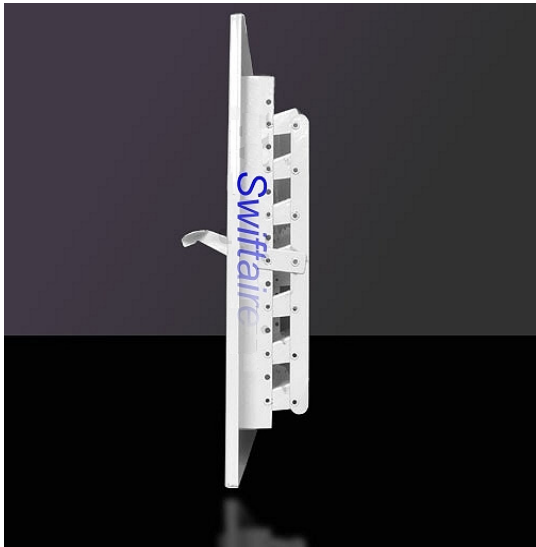

SwiftAire

Register, Grille & Diffuser

Website : <http://www.swiftairechina.com>

e-mai : swiftaire7@gmail.com

1 Way Curve Blade Ceiling / Sidewall Register (1CB-B)

Features :-

1.) Apply For Ceiling Or Sidewall
2.) All Steel Construction
3.) Steel Handle
4.) One Piece Stamped Face And 1" Curved Blade Lanced
5.) Multi-Shutter Valve
6.) 1 Way Deflection
7.) White Powder Coating
8.) Other Colors (Need Two More Weeks For Production)

1 Way Curve Blade Ceiling / Sidewall Register Sizes (Inch)							
HT	WIDTH						
	4	6	8	10	12	14	
8	X	X	X				
10	X	X	X	X			
12		X	X		X		
14		X	X			X	

2 Way Curve Blade Ceiling / Sidewall Register (2CB-B)

Features :-

- 1.) Apply For Ceiling Or Sidewall
- 2.) All Steel Construction
- 3.) Steel Handle
- 4.) One Piece Stamped Face And 1" Curved Blade Lanced
- 5.) Multi Shutter Valve
- 6.) 2 Way Deflection
- 7.) White Powder Coating
- 8.) Other Colors (Need Two More Weeks For Production)

- 1.) Apply For Ceiling Or Sidewall
- 2.) All Steel Construction
- 3.) Steel Handle
- 4.) One Piece Stamped Face And 1" Curved Blade Lanced
- 5.) Multi Shutter Valve
- 6.) 3 Way Deflection
- 7.) White Powder Coating
- 8.) Other Colors (Need Two More Weeks For Production)