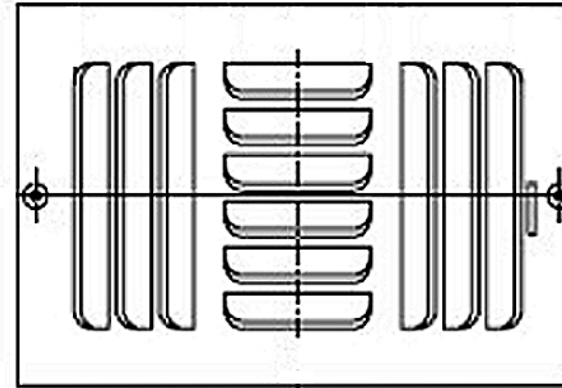

2 Way Curve Blade Ceiling / Sidewall Register Sizes (Inch)							
HT	WIDTH						
	4	6	8	10	12	14	
10	X	X	X	X			
12		X	X		X		
14		X	X				

3 Way Curve Blade Ceiling / Sidewall Register (3CB-B)

Features :-

Size : 8" x 4" 8" x 6" 8" x 8"

Ratio : 25.4% 49.2% 25.4%

Size : 10"x4" 10"x6" 10"x8"

Ratio 30.8% 38.4% 30.8%

Size : 12" x 6" 12" x 8"

Ratio : 25% 50% 25%

Size : 14" x 6" 14" x 8"

Ratio : 28.1% 43.8% 28.1%

3 Way Curve Blade Ceiling / Sidewall Register Sizes (Inch)

HT	WIDTH					
	4	6	8	10	12	14
8	X	X	X			
10	X	X	X	X		
12		X	X		X	
14		X	X			X

4 Way Curve Blade Ceiling / Sidewall Register (4CB-B)

Features :-

- 1.) Apply For Ceiling Or Sidewall
- 2.) All Steel Construction
- 3.) Steel Handle
- 4.) One Piece Stamped Face And 1" Curved Blade Lanced
- 5.) Multi Shutter Valve
- 6.) 2 Way Deflection
- 7.) White Powder Coating
- 8.) Other Colors (Need Two More Weeks For Production)