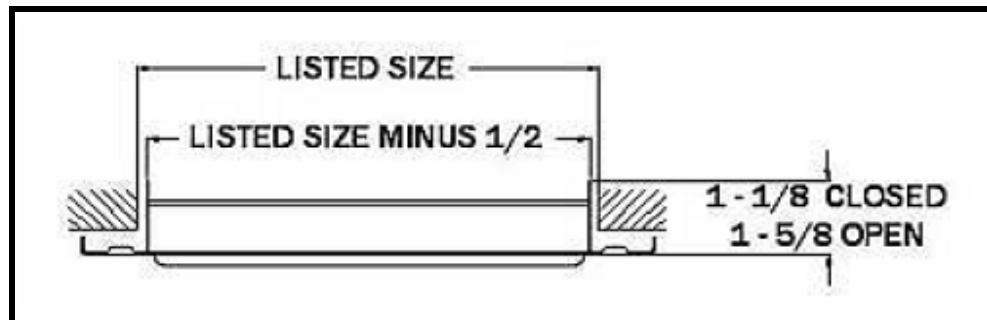

3 Way Curve Blade Ceiling / Sidewall Register (3CB-B)

Features :-

- 1.) Apply For Ceiling Or Sidewall
- 2.) All Steel Construction
- 3.) Steel Handle
- 4.) One Piece Stamped Face And 1" Curved Blade Lanced
- 5.) Multi Shutter Valve
- 6.) 3 Way Deflection
- 7.) White Powder Coating
- 8.) Other Colors (Need Two More Weeks For Production)