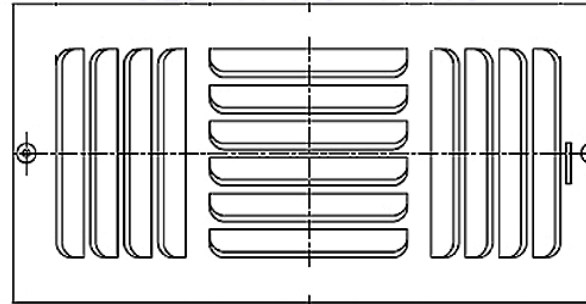

Size : 8" x 4" 8" x 6" 8" x 8"

Ratio : 25.4% 49.2% 25.4%

Size : 10"x4" 10"x6" 10"x8"

Ratio 30.8% 38.4% 30.8%

Size : 12" x 6" 12" x 8"

Ratio : 25% 50% 25%

Size : 14" x 6" 14" x 8"

Ratio : 28.1% 43.8% 28.1%

3 Way Curve Blade Ceiling / Sidewall Register Sizes (Inch)

HT	WIDTH					
	4	6	8	10	12	14
8	X	X	X			
10	X	X	X	X		
12		X	X		X	
14		X	X			X

4 Way Curve Blade Ceiling / Sidewall Register (4CB-B)

Features :-

- 1.) Apply For Ceiling Or Sidewall
- 2.) All Steel Construction
- 3.) Steel Handle
- 4.) One Piece Stamped Face And 1" Curved Blade Lanced
- 5.) Multi Shutter Valve
- 6.) 2 Way Deflection
- 7.) White Powder Coating
- 8.) Other Colors (Need Two More Weeks For Production)

4 Way Curve Blade Ceiling / Sidewall Register Sizes (Inch)							
HT	WIDTH						
	4	6	8	10	12	14	
6		X					
8			X				
10				X			
12					X		
14						X	

Packing Details

1 Way Curve Blade / Sidewall Register (1CB-B)