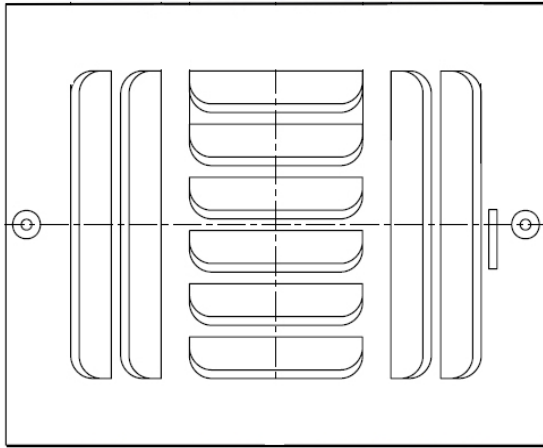

2 Way Curve Blade Ceiling / Sidewall Register Sizes (Inch)							
HT	WIDTH						
	4	6	8	10	12	14	
10	X	X	X	X			
12		X	X		X		
14		X	X				

3 Way Curve Blade Ceiling / Sidewall Register (3CB-B)

Features :-

Size : 8" x 4" 8" x 6" 8" x 8"

Ratio : 25.4% 49.2% 25.4%

Size : 10"x4" 10"x6" 10"x8"

Ratio 30.8% 38.4% 30.8%

Size : 12" x 6" 12" x 8"

Ratio : 25% 50% 25%

Size : 14" x 6" 14" x 8"

Ratio : 28.1% 43.8% 28.1%