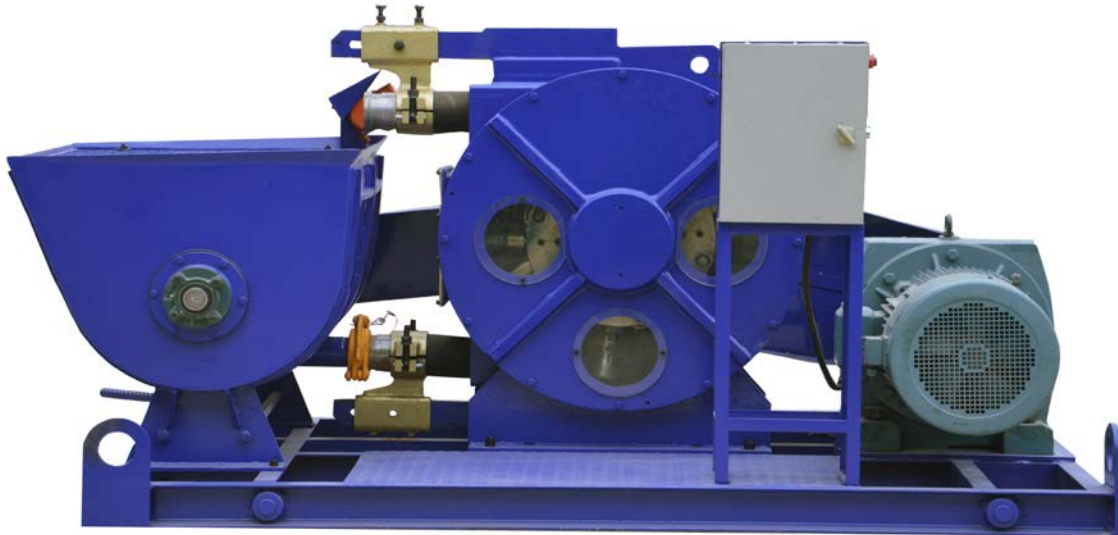

### GCP20H-E Hose Type Concrete Pump

#### Product Description:

GCP20H-E hose type concrete pump was designed based on the squeeze hose pump, the concrete pump uses high pressure, wear resisting extruded tubes. More widely used for pumping foam concrete, lightweight form concrete, mortar and refractory materials. The concrete pump also could be used for spraying concrete or refractory materials.

### Product Specification

Description	parameter
Squeeze Pump	GH76-610
Hose ID	76mm (Trelleborg Squeeze hose)
Speed	37rpm
Output	20m <sup>3</sup> /h
Pressure	3Mpa
Max. Aggregate size	<15mm
Concrete Slump	15-23cm
Hopper Capacity	350L
Stirring speed	37rpm
Reducer Model	NR137
Voltage	22KW 50HZ IP55 3~380V
Overall Dimension	2400x1300x1200mm
Weight	1560kg
Used for spraying, recommend air compressor: the output is 6m <sup>3</sup> /h, the pressure≥0.5bar	