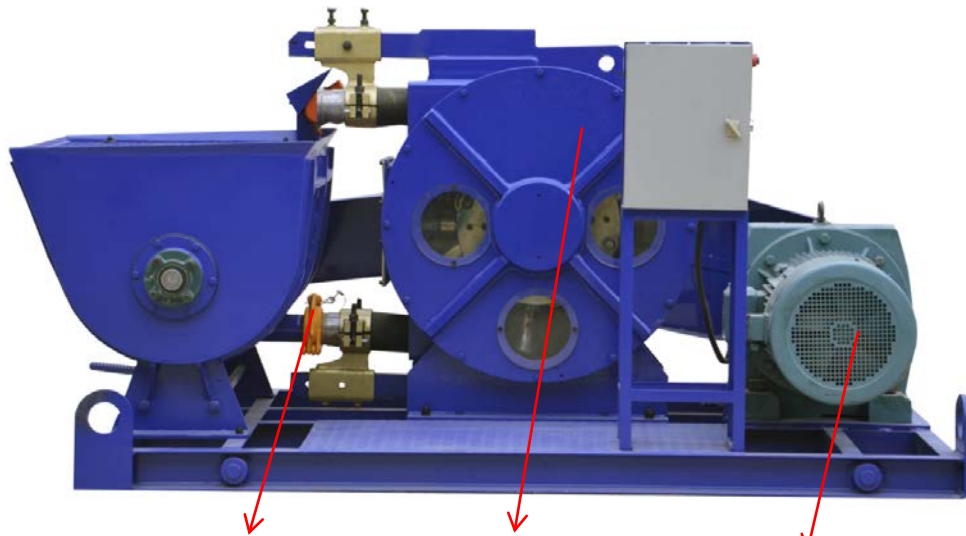

#### Product Description:

GCP20H-E hose type concrete pump was designed based on the squeeze hose pump, the concrete pump uses high pressure, wear resisting extruded tubes. More widely used for pumping foam concrete, lightweight form concrete, mortar and refractory materials. The concrete pump also could be used for spraying concrete or refractory materials.

#### Product Feature

1. Compact size, hopper, extrusion pumps, power sources combined in a base frame.
2. Installation of frequency control, stepless output.
3. Adopting squeeze type pumping, the squeeze hose is the only wearing parts.
4. Imported special concrete squeeze tubes, pressure, wear, long life.
5. Reversible work, facilitate the removal of plugging failure.
6. Clean on the line, sample, convenient.

### Product Specification

Description	parameter
Squeeze Pump	GH76-610
Hose ID	76mm (Trelleborg Squeeze hose)
Speed	37rpm
Output	20m <sup>3</sup> /h
Pressure	3Mpa
Max. Aggregate size	<15mm
Concrete Slump	15-23cm
Hopper Capacity	350L
Stirring speed	37rpm
Reducer Model	NR137
Voltage	22KW 50HZ IP55 3~380V
Overall Dimension	2400x1300x1200mm
Weight	1560kg
Used for spraying, recommend air compressor: the output is 6m <sup>3</sup> /h, the pressure≥0.5bar	