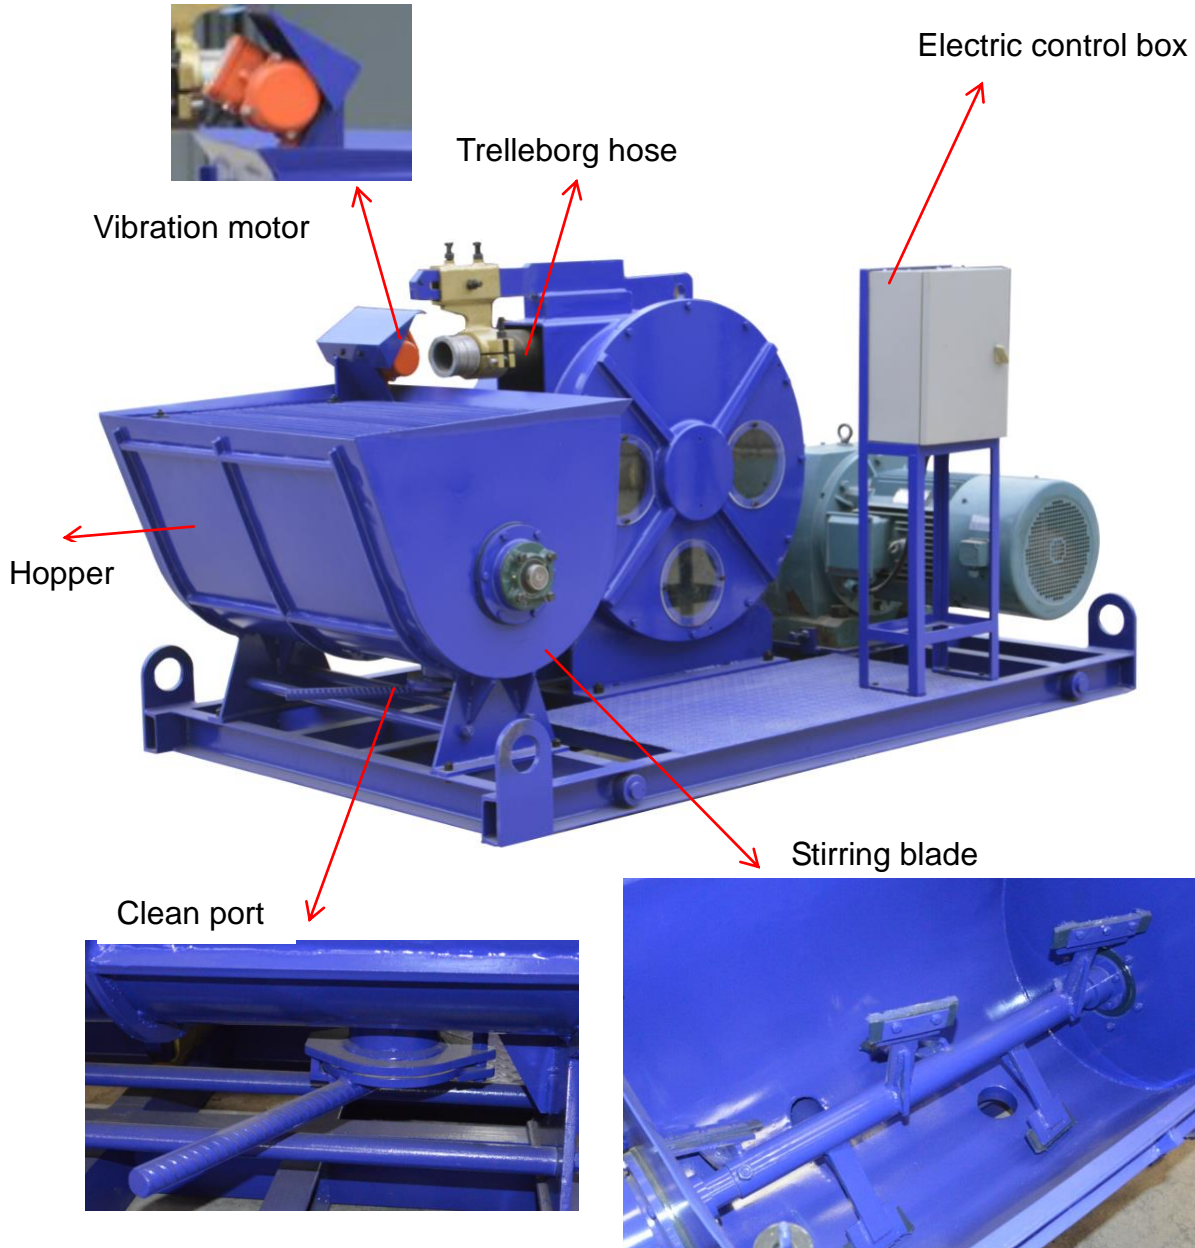

郑州高德机械设备有限公司

Gaode Equipment Co., Ltd.

地址 ADD: 郑州市金水区丰庆路 4 号院 14 号楼 9 号 邮编 P.C.: 450053
No.9, Building 14, Yard No.4, Fengqing Road, Jinshui District, Zhengzhou, Henan China
网站 (Web): www.gaodetec.cn E-Mail: sales@gaodetec.com
电话 TEL.: +86-371-55951210 传真 FAX: +86-371-55951210

Gaode Equipment Co., Ltd.

Add: No.9, Building 14, Yard No.4, Fengqing Road, Jinshui District, Zhengzhou, Henan China

P.C.: 450000

Tel: +86-371-55951310/55951210/55951290/55951660 Fax: +86-371-63526676

Email: info@gaodetec.com; lena@gaodetec.com

Web: www.gaodetec.com