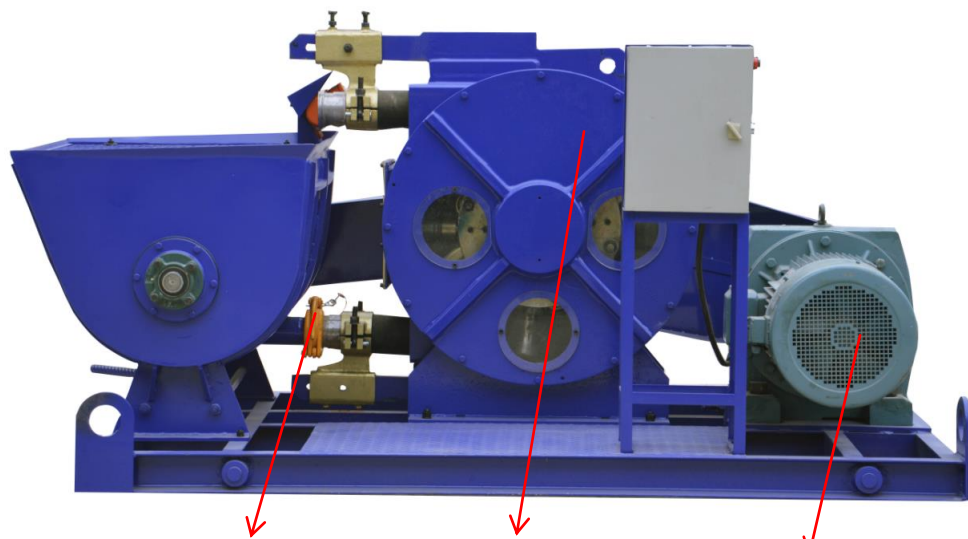

GCP20H-E Hose Type Concrete Pump

Product Description:

GCP20H-E hose type concrete pump was designed based on the squeeze hose pump, the concrete pump uses high pressure, wear resisting extruded tubes. More widely used for pumping foam concrete, lightweight form concrete, mortar and refractory materials. The concrete pump also could be used for spraying concrete or refractory materials.

Product Feature

1. Compact size, hopper, extrusion pumps, power sources combined in a base frame.
2. Installation of frequency control, stepless output.
3. Adopting squeeze type pumping, the squeeze hose is the only wearing parts.
4. Imported special concrete squeeze tubes, pressure, wear, long life.
5. Reversible work, facilitate the removal of plugging failure.
6. Clean on the line, sample, convenient.

Product Specification

Description	parameter
Squeeze Pump	GH76-610
Hose ID	76mm (Trelleborg Squeeze hose)
Speed	37rpm
Output	20m ³ /h
Pressure	3Mpa
Max. Aggregate size	<15mm
Concrete Slump	15-23cm
Hopper Capacity	350L
Stirring speed	37rpm
Reducer Model	NR137
Voltage	22KW 50HZ IP55 3~380V
Overall Dimension	2400x1300x1200mm
Weight	1560kg
Used for spraying, recommend air compressor: the output is 6m ³ /h, the pressure≥0.5bar	