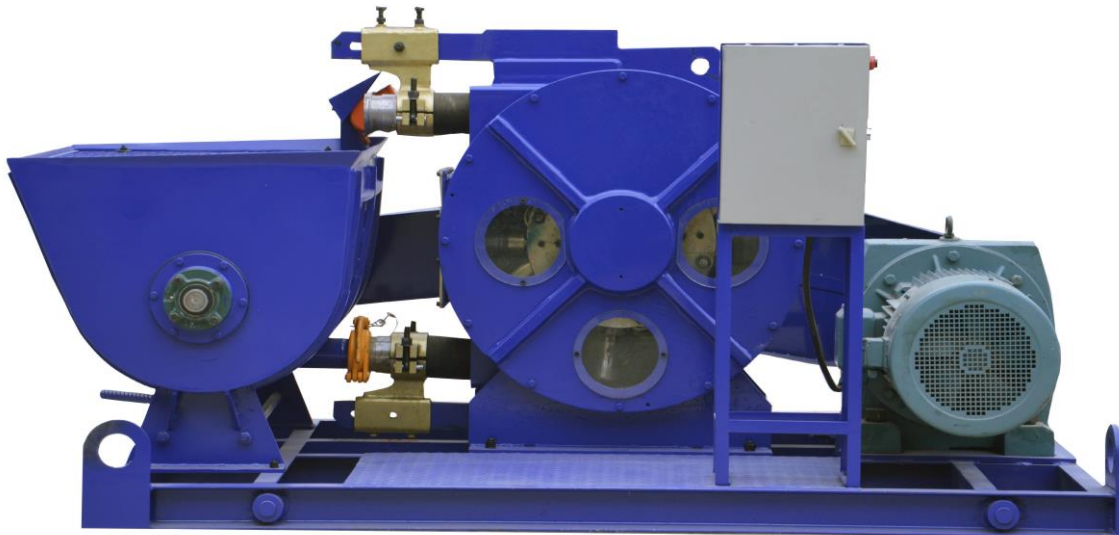

GCP20H-E Hose Type Concrete Pump

Product Description:

GCP20H-E hose type concrete pump was designed based on the squeeze hose pump, the concrete pump uses high pressure, wear resisting extruded tubes. More widely used for pumping foam concrete, lightweight form concrete, mortar and refractory materials. The concrete pump also could be used for spraying concrete or refractory materials.

Product Feature

1. Compact size, hopper, extrusion pumps, power sources combined in a base frame.
2. Installation of frequency control, stepless output.
3. Adopting squeeze type pumping, the squeeze hose is the only wearing parts.
4. Imported special concrete squeeze tubes, pressure, wear, long life.
5. Reversible work, facilitate the removal of plugging failure.
6. Clean on the line, sample, convenient.

Product Specification

Description	parameter
Squeeze Pump	GH76-610
Hose ID	76mm (Trelleborg Squeeze hose)
Speed	37rpm
Output	20m ³ /h
Pressure	3Mpa
Max. Aggregate size	<15mm
Concrete Slump	15-23cm
Hopper Capacity	350L
Stirring speed	37rpm
Reducer Model	NR137
Voltage	22KW 50HZ IP55 3~380V
Overall Dimension	2400x1300x1200mm
Weight	1560kg
Used for spraying, recommend air compressor: the output is 6m ³ /h, the pressure≥0.5bar	