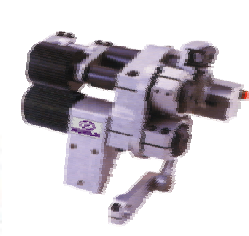

● 地毯、毛毯包邊系列/CARPET OVEREDGING SERIES:

IDL-300 SERIES

IDL-2500 SERIES

IDL-2200

IDL-4A

IDL-2A

IDL-2600

型號 /MODEL	產品名稱
IDL-304	2 線毛毯包邊機(附切刀) / 2 THREAD BLANKET OVEREDGING SEWING MACHINE(WITH TRIMMER)
IDL-308	3 線地毯包邊機(無切刀) / 3 THREAD CARPET OVEREDGING SEWING MACHINE (NO TRIMMER )
IDL-309	3 線地毯包邊機(附切刀) / 3 THREAD CARPET OVEREDGING SEWING MACHINE (WITH TRIMMER)
IDL-309B	2 線地毯包邊機(附切刀) / 2 THREAD CARPET OVEREDGING SEWING MACHINE (WITH TRIMMER)
IDL-2502	2 線厚類地毯包邊機 / 2 THREAD CARPET OVEREDGING SEWING MACHINE (NO TRIMMER)
IDL-2502K	2 線厚類地毯包邊機(附切刀) / 2 THREAD CARPET OVEREDGING SEWING MACHINE (WITH TRIMMER)
IDL-2502A	2 線厚類地毯包邊機 (可內彎, 汽車地毯用) / 2 THREAD CARPET OVEREDGING SEWING MACHINE (INNER TURN, FOR CAR CARPET)
IDL-2503	3 線厚類地毯包邊機 / 3 THREAD CARPET OVEREDGING SEWING MACHINE (NO TRIMMER)
IDL-2503K	3 線厚類地毯包邊機(附切刀) / 3 THREAD CARPET OVEREDGING SEWING MACHINE (WITH TRIMMER)
IDL-2503A	3 線厚類地毯包邊機 (可內彎, 汽車地毯用) / 3 THREAD CARPET OVEREDGING SEWING MACHINE (INNER TURN, FOR CAR CARPET)
IDL-2600	2500 拖輪 / 2500 PULLER
IDL-2200	地毯毛鬚包邊機 / CARPET FRINGING MACHINE
IDL-2200F	地毯毛鬚包邊機 (不剪綫) / CARPET FRINGING MACHINE(NO TRIMMER)
IDL-4A2	2 線厚類地毯包邊機 / 2 THREAD HEAVY DUTY CARPET OVEREDGING SEWING MACHINE
IDL-4U2	2 線厚類地毯包邊機(可內彎) / 2 THREAD HEAVY DUTY CARPET OVEREDGING SEWING MACHINE

	(INNER TURN)
IDL-4U3	3線厚類地毯包邊機(可內彎)/3 THREAD HEAVY DUTY CARPET OVEREDGING SEWING MACHINE (INNER TURN)
IDL-2A	2線麻袋包縫機/ 2 THREAD BAG OVEREDGING SEWING MACHINE

● 臂章包邊、繡花、打摺系列 / EMBLEM OVEREDGE、 EMBROIDERY、 MULTI-PURPOSE PLEATING