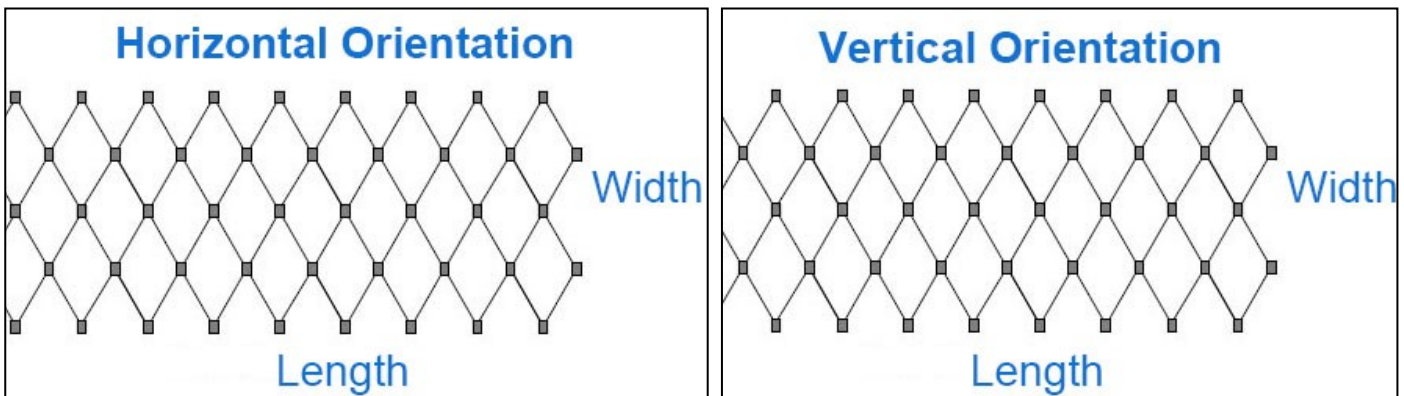

Opening Orientation