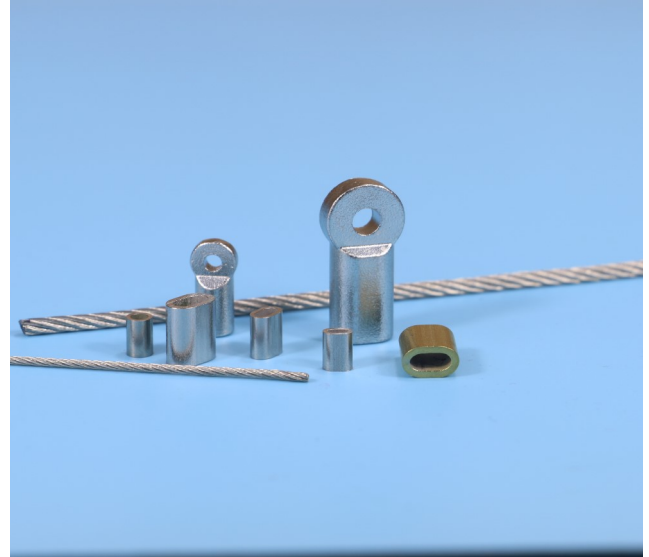

Ferrule

	1.0 mm	1.5 mm	2.0 mm	3.0 mm	4.0 mm
Open Ferrule	√	√	√	√	-
Eye Ferrule	√	√	√	√	-