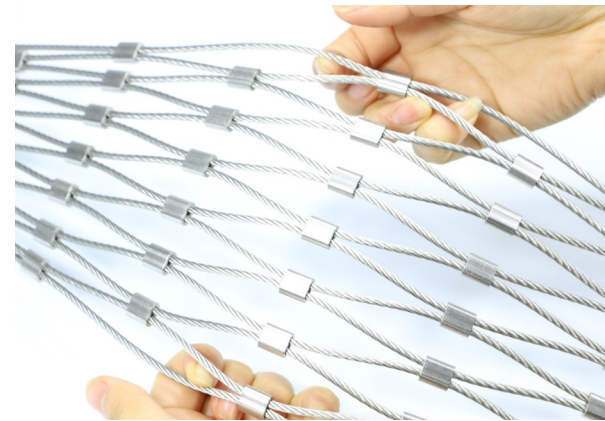

## DecorRope™ Cable Mesh

DecorRope™ stainless steel mesh is assembled by seamless ferrules and stainless steel wire ropes.  
Available: AISI 304, AISI 316 stainless steel

DecorRope™  $\Phi$  1.0 mm Series

DecorRope™  $\Phi$  1.5 mm Series

DecorRope™  $\Phi$  2.0 mm Series

DecorRope™  $\Phi$  3.0 mm Series

## Easily Install

**DecorRope™** cable mesh can be install on tubular frame or tension cable easily with suitable edge design.

Available 30 patterns.

The most popular pattern L10,L18,L22,L24.