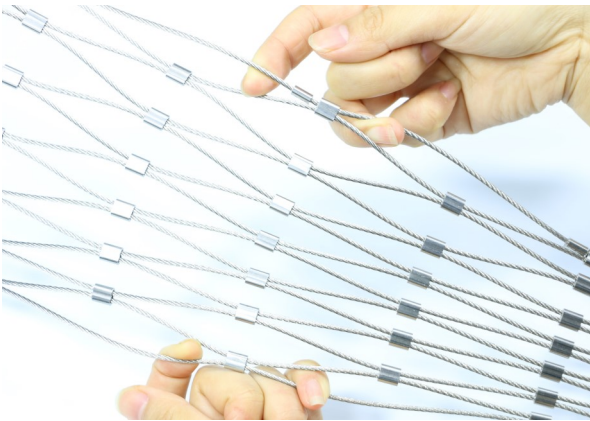

## DecorRope™ Cable Mesh

DecorRope™ stainless steel mesh is assembled by seamless ferrules and stainless steel wire ropes.  
Available: AISI 304, AISI 316 stainless steel

DecorRope™  $\Phi$  1.0 mm Series

DecorRope™  $\Phi$  1.5 mm Series

DecorRope™  $\Phi$  2.0 mm Series

DecorRope™  $\Phi$  3.0 mm Series

## Easily Install

**DecorRope™** cable mesh can be install on tubular frame or tension cable easily with suitable edge design.

Available 30 patterns.

The most popular pattern L10,L18,L22,L24.