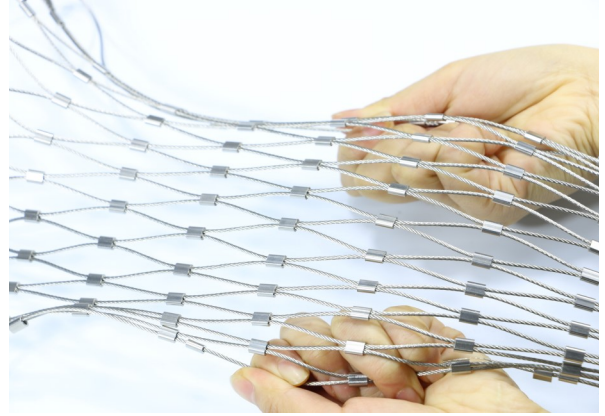

## DecorRope™ Cable Mesh

DecorRope™ stainless steel mesh is assembled by seamless ferrules and stainless steel wire ropes.  
Available: AISI 304, AISI 316 stainless steel

DecorRope™  $\Phi$  1.0 mm Series

DecorRope™  $\Phi$  1.5 mm Series

DecorRope™  $\Phi$  2.0 mm Series

DecorRope™  $\Phi$  3.0 mm Series

## Easily Install

**DecorRope™** cable mesh can be install on tubular frame or tension cable easily with suitable edge design.

Available 30 patterns.

The most popular pattern L10,L18,L22,L24.