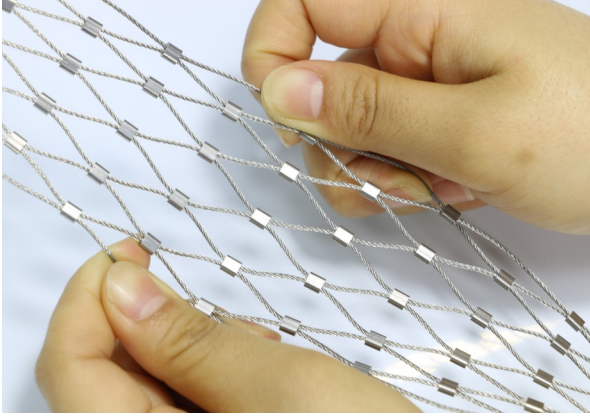

## DecorRope™ Cable Mesh

DecorRope™ stainless steel mesh is assembled by seamless ferrules and stainless steel wire ropes.  
Available: AISI 304, AISI 316 stainless steel

DecorRope™  $\Phi$  1.0 mm Series

DecorRope™  $\Phi$  1.5 mm Series

DecorRope™  $\Phi$  2.0 mm Series

DecorRope™  $\Phi$  3.0 mm Series

## Easily Install

**DecorRope™** cable mesh can be install on tubular frame or tension cable easily with suitable edge design.

Available 30 patterns.

The most popular pattern L10,L18,L22,L24.