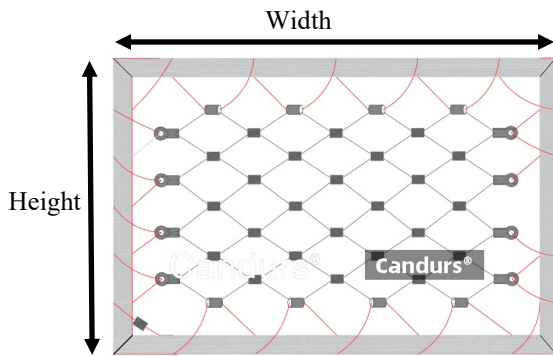

R-Frames -R 型框

316L grade stainless steel. 316L 不锈钢

Suit all range of rope ferrule mesh
适合所有的钢索网

Available 常用型号:
R20,R25,R30, R38,R40,R50 etc.

Such as 例如 :

RF25,

d :25mm .

t: Custom 定制

Popular mesh pattern on frames 热销网孔样式

Custom panel width and height, Support tube (ST) if necessary.
定制框宽度和高度，长片可以加支撑条。

Eyelet Ends Mesh
带眼尾扣网

Loop Ends Mesh
带尾圈网

Loop-Eyelet Ends Mesh
带尾圈-尾扣网

Possible diamond direction 网孔方向

Horizontal & vertical diamond
横向&竖向网孔

Horizontal & vertical diamond
横向&竖向网孔