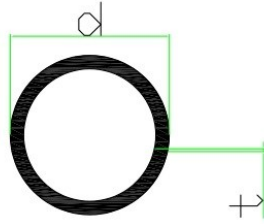

R-Frames -R 型框

316L grade stainless steel. 316L 不锈钢

Suit all range of rope ferrule mesh
适合所有的钢索网

Available 常用型号:
R20,R25,R30, R38,R40,R50 etc.

Such as 例如 :

RF25,

d :25mm .

t: Custom 定制

Popular mesh pattern on frames 热销网孔样式

Custom panel width and height, Support tube (ST) if necessary.
定制框宽度和高度，长片可以加支撑条。

Eyelet Ends Mesh
带眼尾扣网

Loop Ends Mesh
带尾圈网

Loop-Eyelet Ends Mesh
带尾圈-尾扣网

Possible diamond direction 网孔方向

Horizontal & vertical diamond
横向&竖向网孔

Horizontal & vertical diamond
横向&竖向网孔