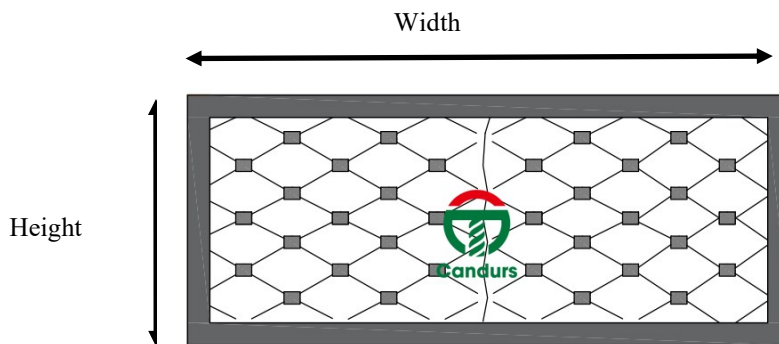

## S-Frames - S 型框

316L grade stainless steel, 316L 不锈钢.

Suit all range of rope ferrule mesh  
适合所有的钢索网

Available 常用型号:  
R20,R25,R30,,R40,R50 etc.

Such as 例如 :

SSF30,

a :30mm .

b :30 mm

## Popular mesh pattern on frames 热销网孔样式

Custom panel width and height, Support tube (ST) if necessary.  
定制框宽度和高度，长片可以加支撑条。