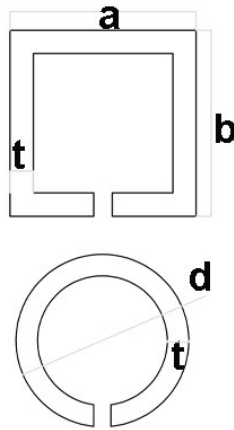

## S-Frames - S 型框

316L grade stainless steel, 316L 不锈钢.

Suit all range of rope ferrule mesh  
适合所有的钢索网

Available 常用型号:  
R20,R25,R30,,R40,R50 etc.

Such as 例如 :

SSF30,

a :30mm .

b :30 mm

## Popular mesh pattern on frames 热销网孔样式

Custom panel width and height, Support tube (ST) if necessary.  
定制框宽度和高度，长片可以加支撑条。

## Possible diamond direction 网孔方向

Horizontal & vertical diamond  
横向&竖向网孔

Horizontal & vertical diamond  
横向&竖向网孔