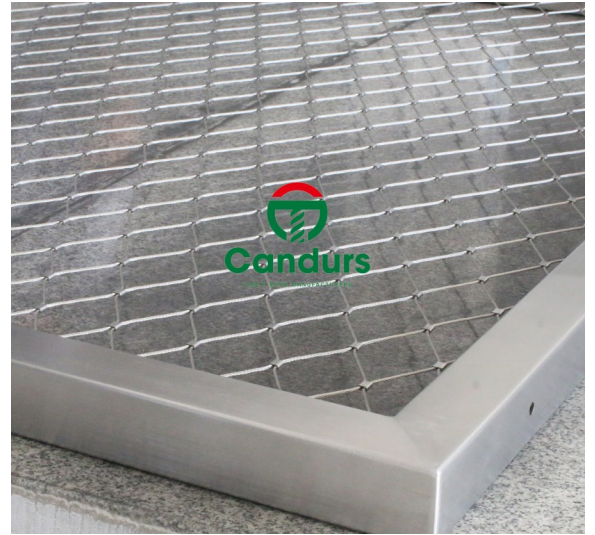

S-Frames - S 型框

316L grade stainless steel, 316L 不锈钢.

Suit all range of rope ferrule mesh
适合所有的钢索网

Available 常用型号:
R20,R25,R30,,R40,R50 etc.

Such as 例如 :

SSF30,

a :30mm .

b :30 mm

t: Custom 定制