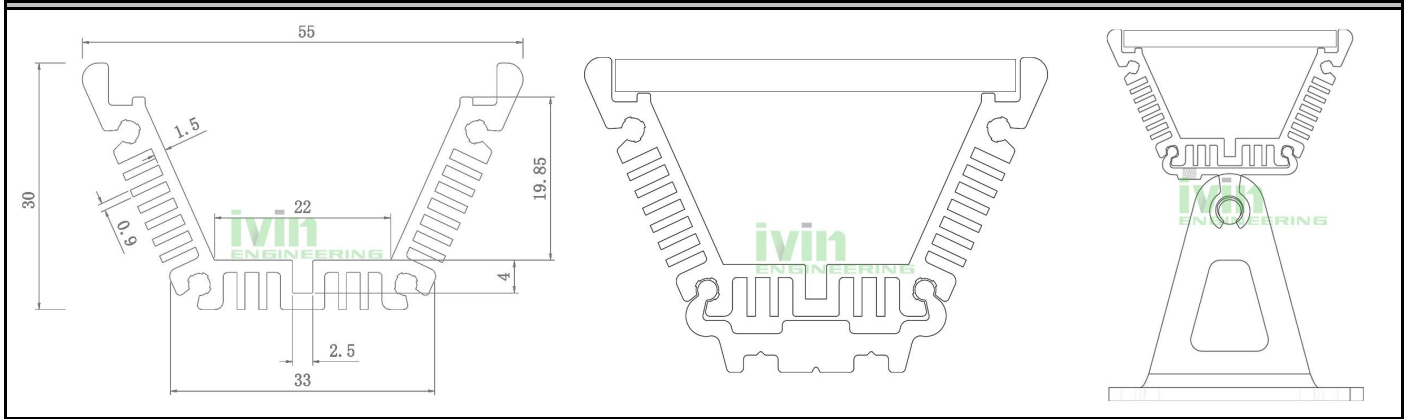

4 in 1 Flood light / High bay light . 4* Aluminum profile. 4 * Tempered Glass . 1 set 4 in 1 install bracket. 8 * Aluminum dicasting end cap. 8 * Silicon sealing gasket. 8 * Driver installc clips. 4 * PG7 + screws.	L1060*W326*H168m m 7.2kg		4 in 1 1M Set	US$69.15	US$62.65	US$56.30
5 in 1 Flood light / High bay light . 5* Aluminum profile. 5 * Tempered Glass . 1 set 5 in 1 install plate. 10 * Aluminum dicasting end cap. 10 * Silicon sealing gasket. 10 * Driver installc clips. 5 * PG7 + screws.	L1060*W404*H168m m 8.7kg		5 in 1 1M Set	US$84.65	US$78.35	US$72.00

1. Notes:
1. 1: MOQ: 20 sets, for 1M standard housings. and 200Pcs MOQ if we do nto have materials in stock.
  2. 2: Above price on basis of Ex-factory.
  3. 3: Payment Terms: T/T , 50% Deposit and 50% balance before delivery.
  4. 4: Customer length be availible, MOQ about 200M for customers' different length.
  5. 5: Some components are be alternative.
  6. 6: Price validity: 1 month.