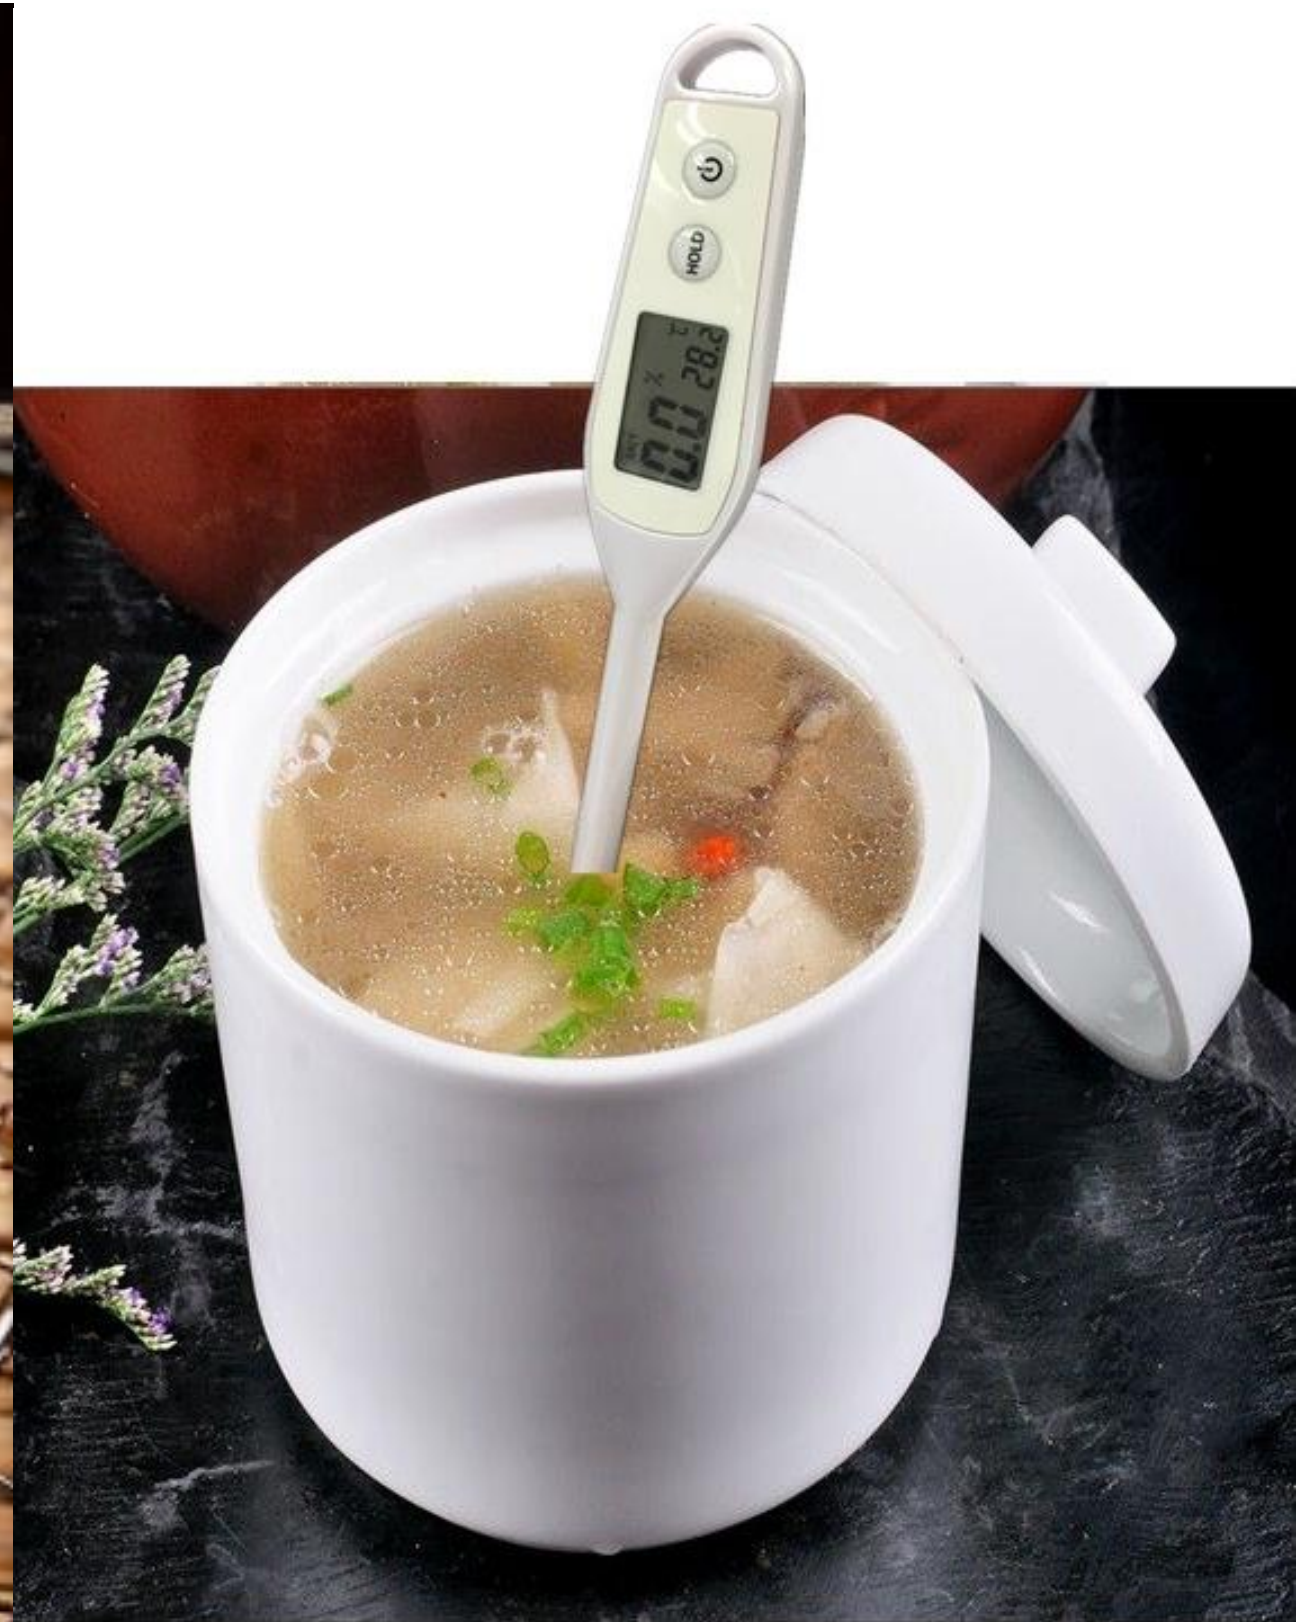

Star night light (BL502)

squirrel night light (BL503)

Rabbit night light (BL504)

owl night light (BL303)

bear night light with Hygro-thermometer (BL201)

Radish night light (SL02)

Fish night light (SL03)

Heart night light (SL04)

Bear night light (BL301)

Mouse night light (NL37)

Plug night light (PL01)

6. The six part. Baby kit set

7. The seven part.

Food thermometer / Salt meter

SM01

8. The eight part.
Hand washing timer