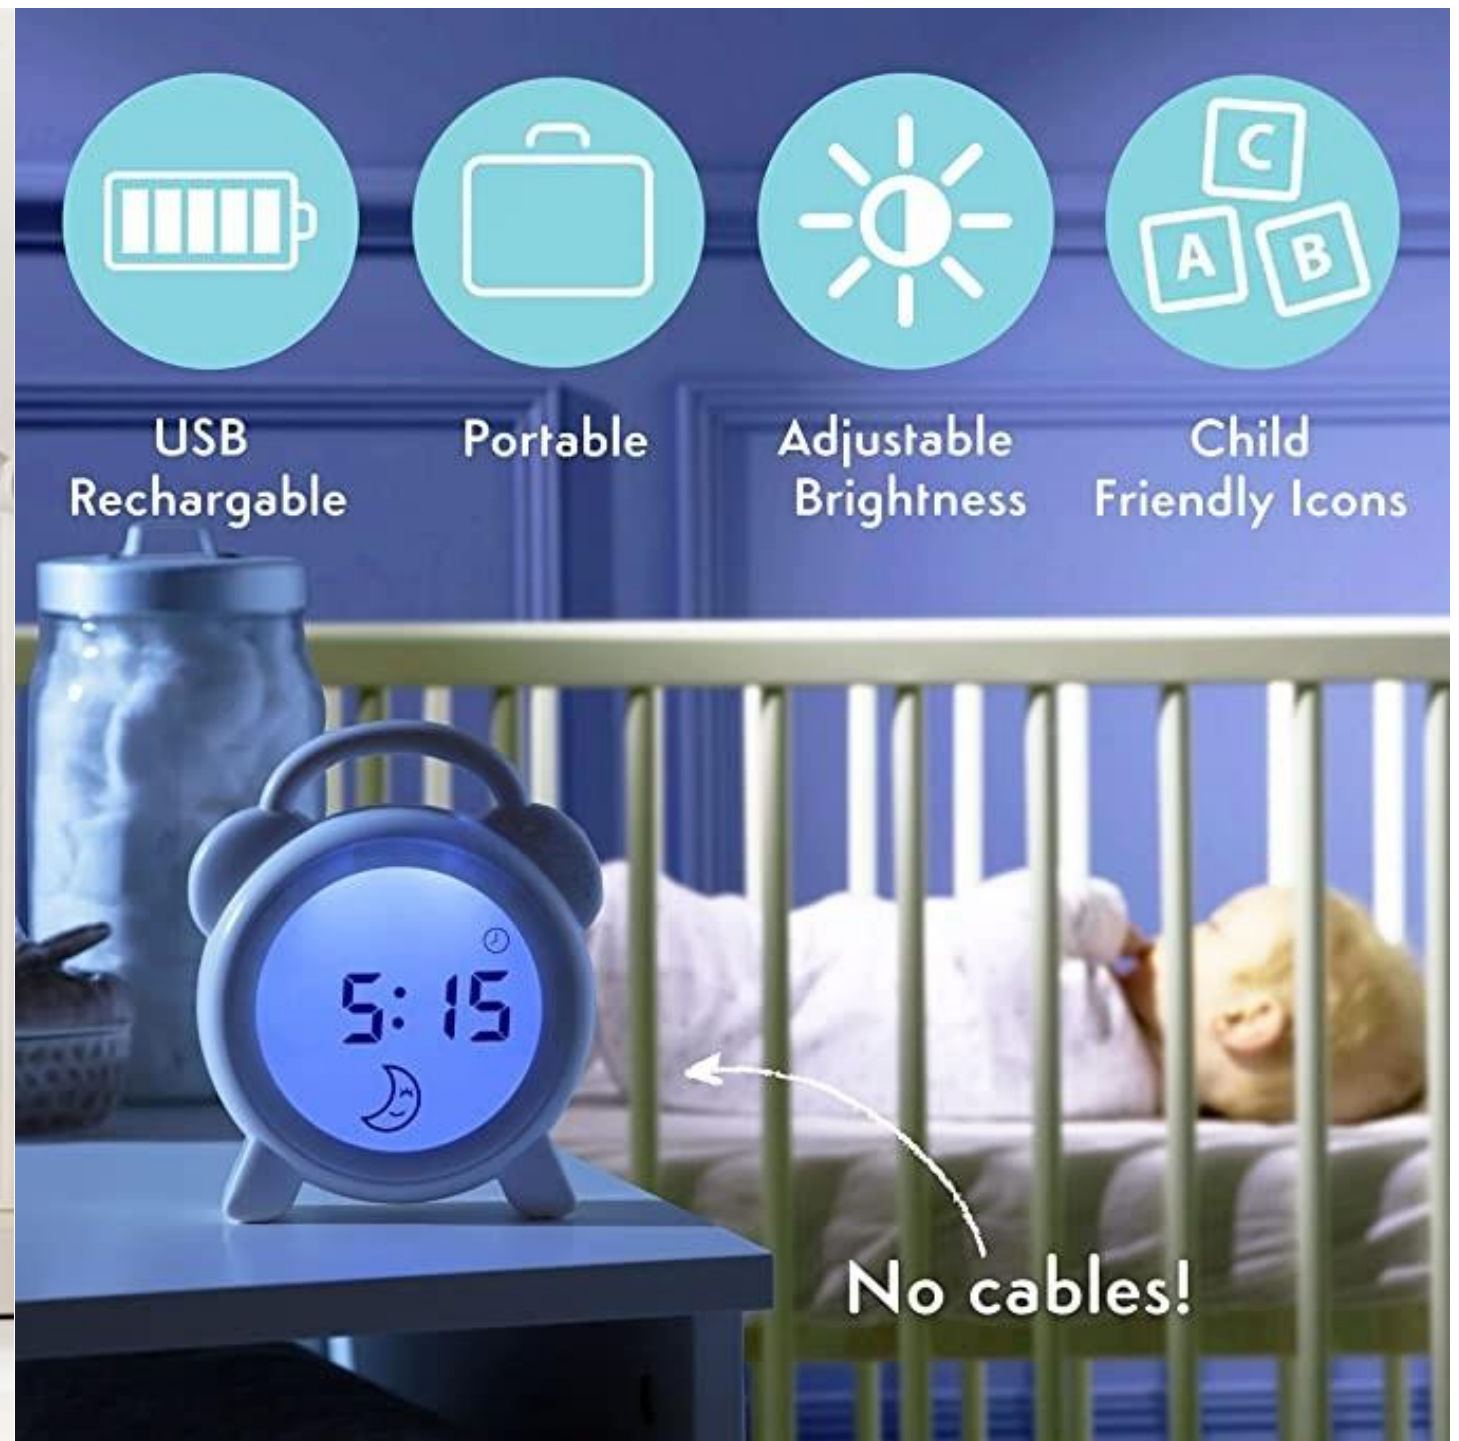

aquarium Solar thermometer STR2

Solar thermometer STR1

Indoor Hygrometer thermometer TH06

freezer thermometer TT07

Shower thermometer TT10B

4. The four part. Sleep Training

Silicone cat sleep trainer (BL13C)