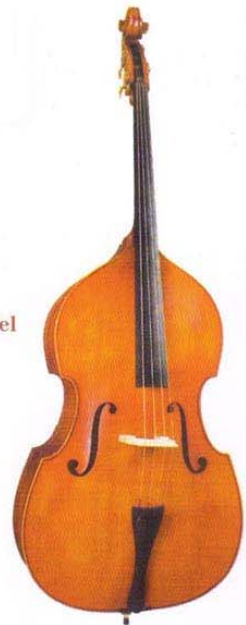

## Bass

**JYDB-E900 普及贝司**

面板: 复合板 背板: 复合板  
 琴头: 枫木 指板: 梨木  
 弦轴: 连体轴  
 配件: 枣木染黑

**JYDB-E900 Bass Student Model**

Front: Plywood Back: Plywood  
 Scroll: Maple Fingerboard: Pear wood  
 Peg: One Piece body  
 Accessories: Jujube wood with ebony stain

**JYDB-E9A0 普及贝司**

面板: 复合板  
 背板: 虎纹复合板  
 琴头: 枫木 指板: 梨木  
 配件: 枣木染黑  
 弦轴: 连体轴

**JYDB-E9A0 Bass Student Model**

Front: Plywood Back: Plywood With Flame  
 Scroll: Maple Fingerboard: Pear wood  
 Accessories: Jujube wood with ebony stain  
 Peg: One Piece body

**JYDB-E9C0 普及贝司**

面板: 云杉 背板: 复合板  
 琴头: 枫木 指板: 梨木  
 配件: 枣木染黑  
 弦轴: 连体轴

**JYDB-E9C0 Bass Student Model**

Front: Spruce Back: Plywood  
 Scroll: Maple Fingerboard: Pear wood  
 Accessories: Jujube wood with ebony stain  
 Peg: One Piece body

**JYDB-E800 普及贝司**

面板: 云杉 背板: 枫木  
 琴头: 枫木 指板: 乌木  
 配件: 枣木本色  
 弦轴: 分体轴

**JYDB-E800 Bass Student Model**

Front: Spruce Back: Maple  
 Scroll: Maple Fingerboard: Ebony  
 Accessories: Jujube  
 Peg: Separated body