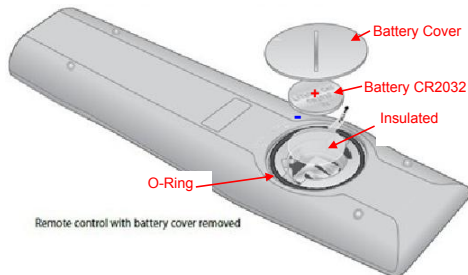

Device Type	Brands	Codes															
Satellite	Red Star	182															
Satellite	Roadstar	190															
Satellite	Roch	178															
Satellite	Rover	146	182	190													
Satellite	Sat Cruiser	197															
Satellite	Sat Partner	183															
Satellite	Sat Team	190															
Satellite	Satelco	182															
Satellite	Satline	146															
Satellite	Satplus	179															
Satellite	Schacke	144															
Satellite	SCS	176															
Satellite	Sedea Electronique	177	196														
Satellite	Septimo	195															
Satellite	Servi Sat	178	190														
Satellite	Skantin	190															
Satellite	Skinsat	183															
Satellite	SKR	190															
SKY	SKY	192	288	289	290	291	292	293	294								
Satellite	SkySat	179	183	185	186	190											
Satellite	SL	153	177														
Satellite	SM Electronic	179	190														
Satellite	Smart	176	177	190	194												
Satellite	STVI	178															
Satellite	Sunny Sound	182															
Satellite	Sunsat	138	190														
Satellite	Super Sat	188															
Satellite	Supermax	197															
Satellite	Systec	177															
Satellite	Technology	193															
Satellite	Technosat	197															
Satellite	Technowelt	177	186	195													
Satellite	Teleciel	144															
Satellite	Telecom	190															
Satellite	Teledirekt	121															
Satellite	Teletech	167															
Satellite	Tempo	197															
Satellite	Tokai	122															
Satellite	Turnsat	190															
Satellite	Tvonic	049															
Satellite	UEC	193	198														
Satellite	Uher	179															
Satellite	Variosat	119	180														
Satellite	Vega	182															
Satellite	Vestel	155															
Satellite	Viasat	199															
Satellite	Visionic	196															
Satellite	Viva	123															
Satellite	Vivid	198															
Satellite	Wala	142															
Satellite	Welltech	179															
Satellite	WeTeKom	179	183	185													
Satellite	Wintergarten	126															
Satellite	World	128															
Satellite	Worldsat	189															
Satellite	Xrypton	182															
Satellite	XSat	190	199														
Satellite	Zaunkonig	153															
Satellite	Zenith	192															
Satellite	Zinwell	017															
SAT/DVD	Humax	050															
SAT-DVR	BSkyB	203															
SAT-DVR	Humax	200															
SAT-DVR	Humax	200															
SAT-DVR	Pace	204															
SAT-DVR	Zehnder	202															
Satellite Receiver /Recorder	Humax	005															
Satellite Receiver /Recorder	Kathrein	201															
Satellite	DirecTV	279	269	270	281	283	273	274	275	276	284	295					
Satellite	Dish Network System	286	285	282	280												
Satellite	GE	270															
Satellite	Hughes Network Systems	273	275	276	283	284											
Satellite	Proscan	269	270														
Satellite	RCA	269	270	271	268	281											
TV	TILEVISION	287															