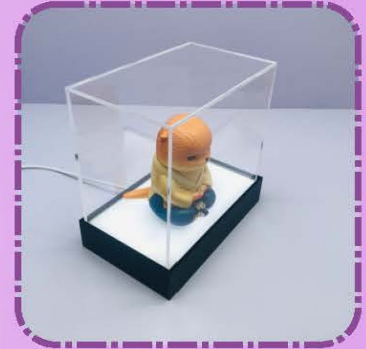

**Blind box hand-made display  
stand solid wood base/LED backlight base**

**Artful Cosmos Ind Ltd**

POP Display Stand manufacturer & Retail Display Business Partner

[http : //www.acrylical.com](http://www.acrylical.com)