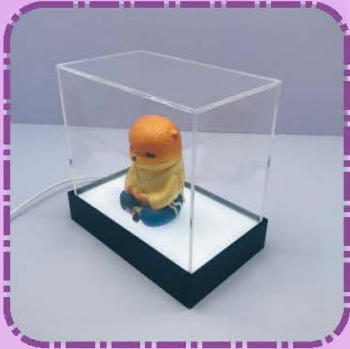

**Blind box hand-made display  
stand solid wood base/LED backlight base**

**Artful Cosmos Ind Ltd**

POP Display Stand manufacturer & Retail Display Business Partner

[http : //www.acrylical.com](http://www.acrylical.com)