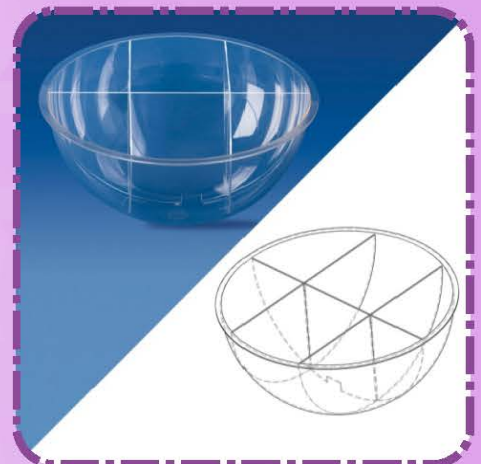

Customized half doom for PET, food and decoration

Artful Cosmos Ind Ltd

POP Display Stand manufacturer & Retail Display Business Partner

[http : //www.acrylical.com](http://www.acrylical.com)
[http : //www.acrylical.com](http://www.acrylical.com)