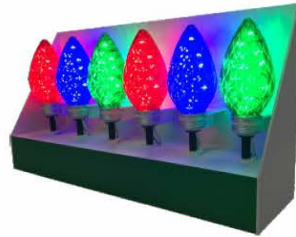

We are specialist for the Christmas Light Decoration Manufacturer

Artful Cosmos Ind Ltd

POP Display Stand manufacturer & Retail Display Business Partner

<http://www.acrylical.com>

email : sales@acrylical.com