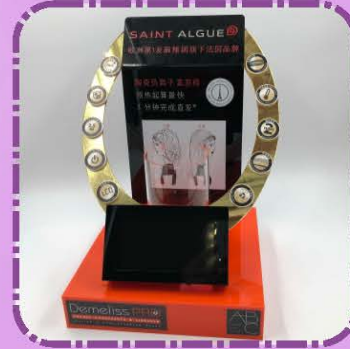

**We are the manufacture and designer  
of the LCD displayer**

**Artful Cosmos Ind Ltd**

POP Display Stand manufacturer & Retail Display Business Partner

<http://www.acrylical.com>

email : [sales@acrylical.com](mailto:sales@acrylical.com)