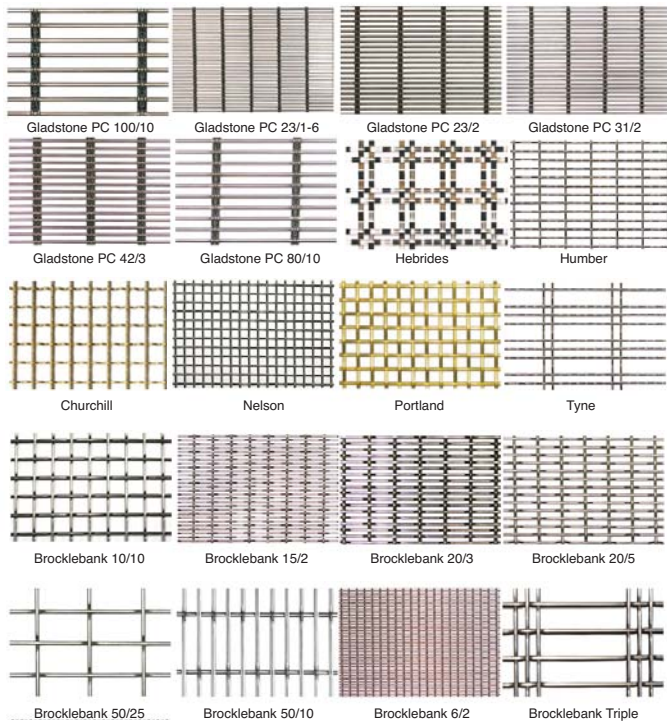

RECOMMENDED FOR

CLAMPING STRIP

PRECRIMPED MESH

TAMPERPROOF COACHBOLTS