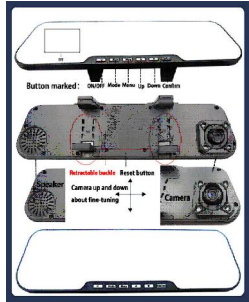

Price exclude TF Card
10pcs
100+pcs
500+pcs

ACE-F30

Dual Lens Car DVR Camera W/ 2.7" LCD Screen & SOS Emergency Video

Lens: 1/4 color CMOS WXGA HD sensor, 180° rotatable; W/ AV-Out Port
 Unique Human Voice (3 languages); 120° wide angle lens+Telescope Lens
 Video Resolution: HD 1280*480 / 640*240, 30fps, *.AVI; 8pc IR LED Night Vision
 Support 32GB TF card, loop recording, Dual Camera recording synchronously
 Press SOS Button to save 2 video files of the emergency and undeletable
 Recording automatically after power up; 8X Digital Zoom
 Motion detection recording mode; Support real time and date display on video;
 Built-in microphone for voice recording & speaker for playback video directly
 Power by Rechargeable Li-ion battery OR 12V Car Charger OR AC 100-240V

Price exclude TF Card

10pcs

100+pcs

500+pcs

ACE-DV200

Car Rearview Mirror HD 1080P Car DVR Camera W/ 2.7" LCD Screen

Lens: 1/4 color CMOS WXGA HD sensor; W/ AV-Out Port
 Video Resolution: HD 1920*1080, 1440*1080, 1280*720, 30fps, H.264 AVI Format;
 4pc IR LED day and night Vision;
 Support 32GB TF card, loop recording; loop recording, repeat storage by sections
 Recording automatically after power up;
 Motion detection recording mode; Support real time and date display on video;
 Built-in microphone for voice recording;
 Power by Rechargeable Li-ion battery OR 12V Car Charger