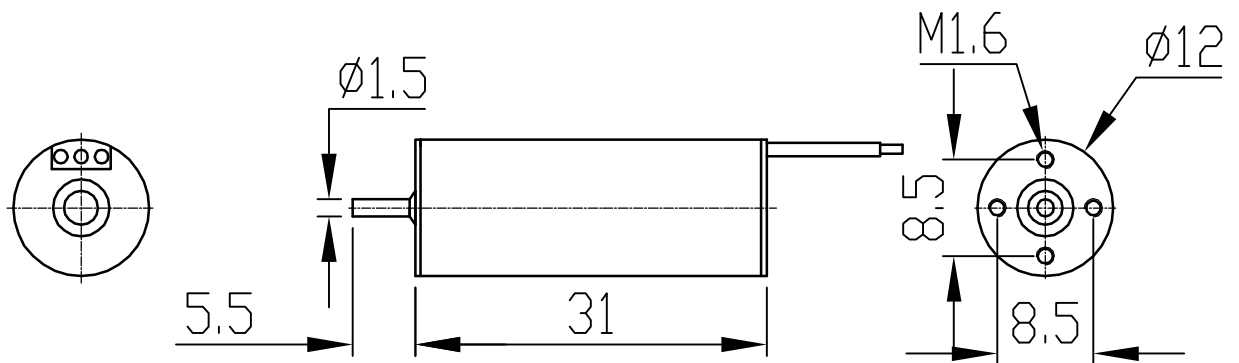

MBLN120-xxS

MBLN120-xxL

Turn	MBLN120-xxS			MBLN120-xxL		
	Max Amps	Resistance	RPM/V	Max Amps	Resistance	RPM/V
20	7.5	0.1500	15300	7.4	0.1834	7350
25	6.3	0.2050	11666	5.5	0.3160	5866
26				5.5	0.3270	5683
28	5.5	0.2700	10433	5	0.3700	5322
29	5.4	0.2700	10055	5	0.3830	5166
32				4.6	0.4720	4722
33				4.5	0.4880	4600
36	4.3	0.4250	8166	4	0.5850	4122
45	3.5	0.6300	6722			
56	2.8	1.0000	5250			