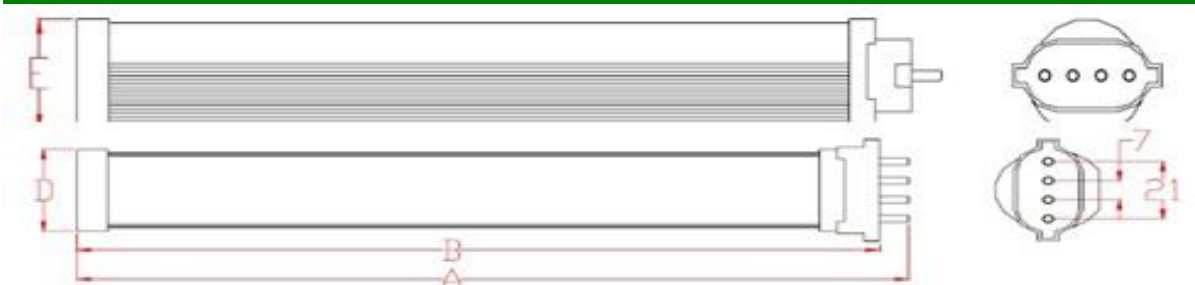

Instruction of LED 2G7 Tube with internal power supply(NEW)

内置电源2G7横插管说明书(新)

<1>Item No.产品编号

SL-Plug-in-012 2G7 7W

SL-Plug-in-013 2G7 9W

SL-Plug-in-014 2G7 11W

<2>Product Size 产品尺寸

Item No.	Base	A(MAX)	B(MAX)	D(MAX)	E(MAX)	Equal to traditional lamp
SL-Plug-in-012	2G7 7W/4P	120mm	112.5mm	30mm	27mm	25W
SL-Plug-in-013	2G7 9W/4P	151mm	143.5mm	30mm	27mm	35W
SL-Plug-in-014	2G7 11W/4P	215mm	207.5mm	30mm	27mm	45W

<3>Installation Circuit Diagram产品安装示意图

<4>Product Parameter产品参数

Item No.	Watts	LED Qty	Vin(AC V)	PF	CCT	Lum
SL-Plug-in-012	7W	22 (5630led)	100-240V	≥0.92	2700-7000K	550LM±9%
SL-Plug-in-013	9W	26 (5630led)	100-240V	≥0.92	2700-7000K	700LM±9%
SL-Plug-in-014	11W	30 (5630led)	100-240V	≥0.92	2700-7000K	850LM±9%