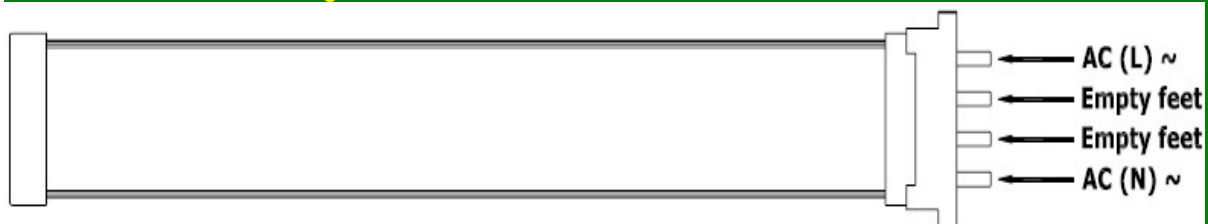

Instruction of LED 2G7 Tube with internal power supply(NEW)

内置电源2G7横插管说明书(新)

<1>Item No.产品编号

SL-Plug-in-012 2G7 7W

SL-Plug-in-013 2G7 9W

SL-Plug-in-014 2G7 11W

<2>Product Size 产品尺寸

Item No.	Base	A(MAX)	B(MAX)	D(MAX)	E(MAX)	Equal to traditional lamp
SL-Plug-in-012	2G7 7W/4P	120mm	112.5mm	30mm	27mm	25W
SL-Plug-in-013	2G7 9W/4P	151mm	143.5mm	30mm	27mm	35W
SL-Plug-in-014	2G7 11W/4P	215mm	207.5mm	30mm	27mm	45W

<3>Installation Circuit Diagram产品安装示意图

<4>Product Parameter产品参数

Item No.	Watts	LED Qty	Vin(AC V)	PF	CCT	Lum
SL-Plug-in-012	7W	22 (5630led)	100-240V	≥0.92	2700-7000K	550LM±9%
SL-Plug-in-013	9W	26 (5630led)	100-240V	≥0.92	2700-7000K	700LM±9%
SL-Plug-in-014	11W	30 (5630led)	100-240V	≥0.92	2700-7000K	850LM±9%