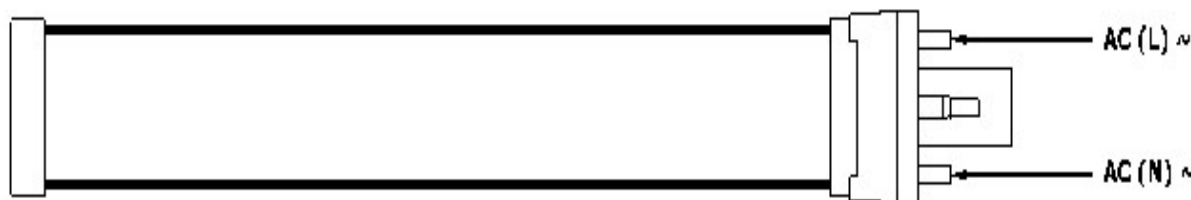

Instruction of LED G23 Tube with internal power supply(NEW)

内置电源G23横插管说明书(新)

<1>Item No.产品编号

SL-Plug-in-001 G23 7W

SL-Plug-in-002 G23 9W

SL-Plug-in-003 G23 11W

<2>Product Size产品尺寸

Item No.	Base	A(MAX)	B(MAX)	D(MAX)	E(MAX)	Equal to traditional lamp
SL-Plug-in-001	G23 7W/2P	140mm	112.5mm	30mm	27mm	25W
SL-Plug-in-002	G23 9W/2P	171mm	143.5mm	30mm	27mm	35W
SL-Plug-in-003	G23 11W/2P	235mm	207.5mm	30mm	27mm	45W

<3>Installation Circuit Diagram产品安装示意图

<4>Product Parameter产品参数

Item No.	Watts	LED Qty	Vin(AC V)	PF	CCT	Lum
SL-Plug-in-001	7W±9%	18 (5630led)	100-240V	≥0.92	2700-7000K	550LM±9%
SL-Plug-in-002	9W±9%	24 (5630led)	100-240V	≥0.92	2700-7000K	700LM±9%
SL-Plug-in-003	11W±9%	30 (5630led)	100-240V	≥0.92	2700-7000K	850LM±9%