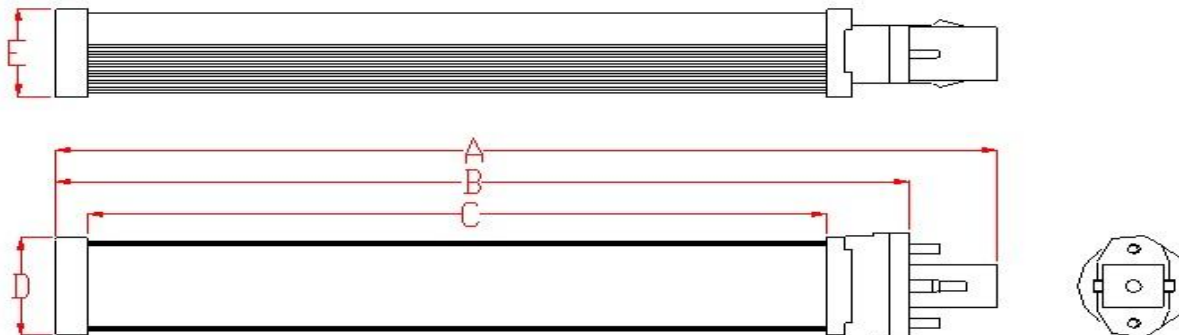

Instruction of LED G23 Tube with internal power supply(NEW)

内置电源G23横插管说明书(新)

<1>Item No.产品编号

SL-Plug-in-001 G23 7W

SL-Plug-in-002 G23 9W

SL-Plug-in-003 G23 11W

<2>Product Size产品尺寸

Item No.	Base	A(MAX)	B(MAX)	D(MAX)	E(MAX)	Equal to traditional lamp
SL-Plug-in-001	G23 7W/2P	140mm	112.5mm	30mm	27mm	25W
SL-Plug-in-002	G23 9W/2P	171mm	143.5mm	30mm	27mm	35W
SL-Plug-in-003	G23 11W/2P	235mm	207.5mm	30mm	27mm	45W

<3>Installation Circuit Diagram产品安装示意图

<4>Product Parameter产品参数

Item No.	Watts	LED Qty	Vin(AC V)	PF	CCT	Lum
SL-Plug-in-001	7W±9%	18 (5630led)	100-240V	≥0.92	2700-7000K	550LM±9%
SL-Plug-in-002	9W±9%	24 (5630led)	100-240V	≥0.92	2700-7000K	700LM±9%
SL-Plug-in-003	11W±9%	30 (5630led)	100-240V	≥0.92	2700-7000K	850LM±9%