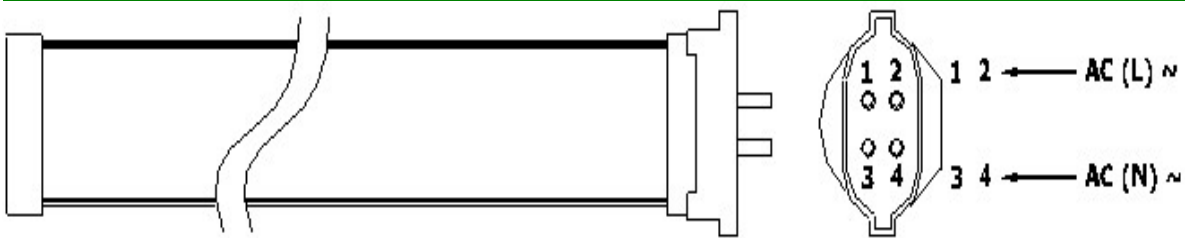

<4>Product Parameter产品参数

Item No.	Watts	LED Qty	Vin(AC V)	PF	CCT	Lum
SL-Plug-in-015	7W±9%	18 (5630led)	100-240V	≥0.92	2700-7000K	550LM±9%
SL-Plug-in-016	9W±9%	24 (5630led)	100-240V	≥0.92	2700-7000K	700LM±9%
SL-Plug-in-017	11W±9%	30 (5630led)	100-240V	≥0.92	2700-7000K	850LM±9%