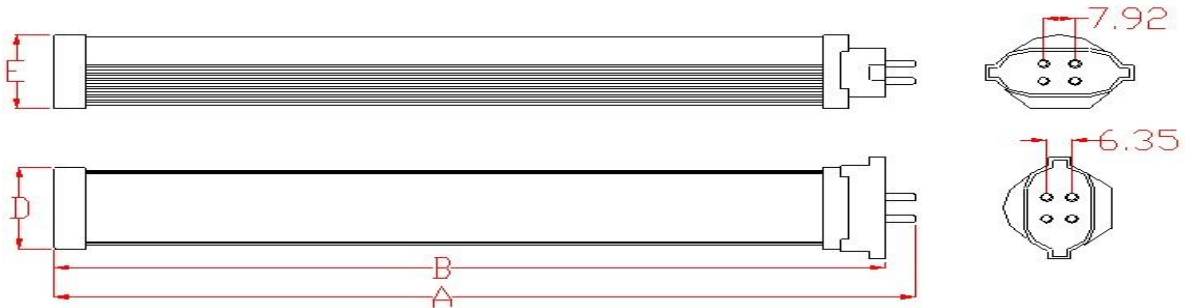

Instruction of LED GY10 Tube with internal power supply(NEW)

内置电源小GY10横插管说明书(新)

<1>Item No.产品编号

SL-Plug-in-015 GY10 7W

SL-Plug-in-016 GY10 9W

SL-Plug-in-017 GY10 11W

<2>Product Size产品尺寸

Item No.	Base	A(MAX)	B(MAX)	D(MAX)	E(MAX)	Equal to traditional lamp
SL-Plug-in-015	GY10 7W/2P	120mm	112.5mm	30mm	27mm	25W
SL-Plug-in-016	GY10 9W/2P	151mm	143.5mm	30mm	27mm	35W
SL-Plug-in-017	GY10 11W/2P	215mm	207.5mm	30mm	27mm	45W

<3>Installation Circuit Diagram产品安装示意图

<4>Product Parameter产品参数

Item No.	Watts	LED Qty	Vin(AC V)	PF	CCT	Lum
SL-Plug-in-015	7W±9%	18 (5630led)	100-240V	≥0.92	2700-7000K	550LM±9%
SL-Plug-in-016	9W±9%	24 (5630led)	100-240V	≥0.92	2700-7000K	700LM±9%
SL-Plug-in-017	11W±9%	30 (5630led)	100-240V	≥0.92	2700-7000K	850LM±9%