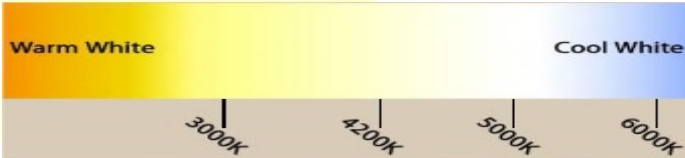

Technical Parameters

Dimmable : No

Beam Angel: 140°

Rated Life: 40,000+hours

Power factor:> 0.92

Driver Efficiency:> 90%

Total Harmonic Distortion(THD):12%