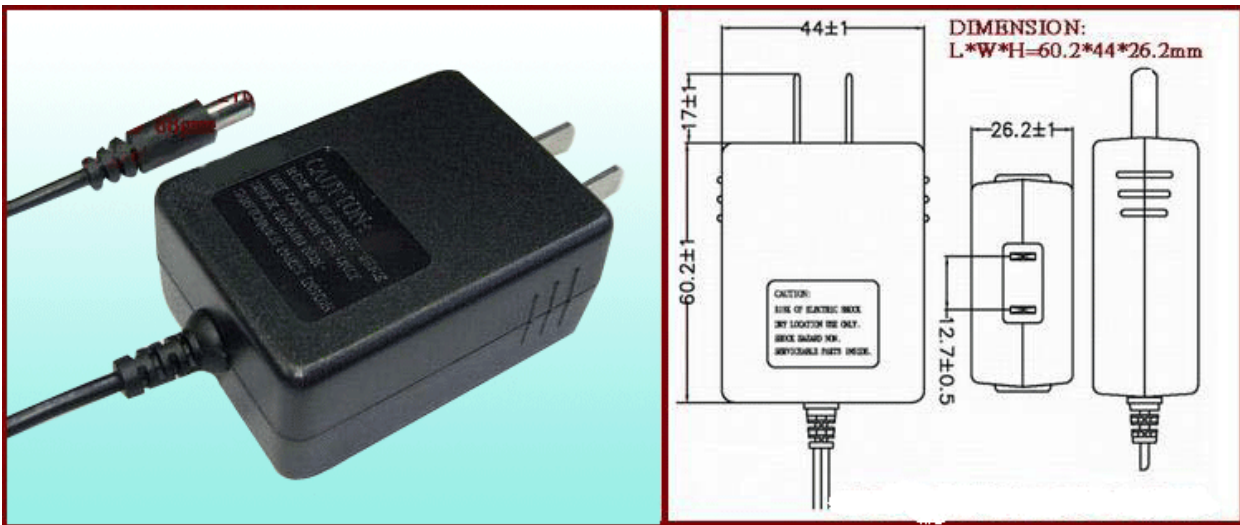

5W series PSE POWER SUPPLY

1	[3V1.5A]
2	[3.3V1.5A]
3	[4.2V0.7]
4	[4.2V1.2A]
5	[4.5V0.5A]
6	[4.5V1A]
7	[5V0.5A]
8	[5V1A]
9	[6V1A]
10	[7.5V0.8A]
11	[9V0.65A]
12	[12V0.5A]
13	[15V0.4A]
14	[24V0.25A]

10W Series PSE POWER SUPPLY

1	[3V2A]
2	[3.3V2A]
3	[4.5V1.6A]
4	[5V1.5A]
5	[5V2A]
6	[6V1.7A]
7	[9V1.1A]
8	[10V1.2A]
9	[12V1A]
10	[15V0.8A]

12W series PSE POWER SUPPLY

1	[3V2A]
2	[3.3V2A]
3	[5V2A]
4	[6V2A]
5	[9V1.3A]
6	[10V1.2A]
7	[12V1A]
8	[15V0.8A]

15W series PSE POWER SUPPLY

1	[3V2.5A]
2	[3.3V2.5A]
3	[5V2.5A]
4	[6V2.3A]
5	[9V1.6A]
6	[10V1.5A]
7	[12V1.25A]
8	[15V1A]

18W series PSE POWER SUPPLY

1	[3V3A]
2	[3.3V3A]
3	5V3A]
4	[6V2.8A]
5	[9V2A]
6	[10V1.8A]
7	[12V1.5A]
8	[15V1.2A]
9	[24V0.75A]

24W series PSE POWER SUPPLY

1	[5V4A]
2	[6V3.8A]
3	[9V2.6A]
4	[10V2.4A]
5	[12V2A]
6	[15V1.6A]
7	[24V1A]

60W/72W PSE POWER SUPPLY

Dimension: 128*51.5*35.5mm(L*W*H)

or

1	[12V5A]
2	[12V6A]