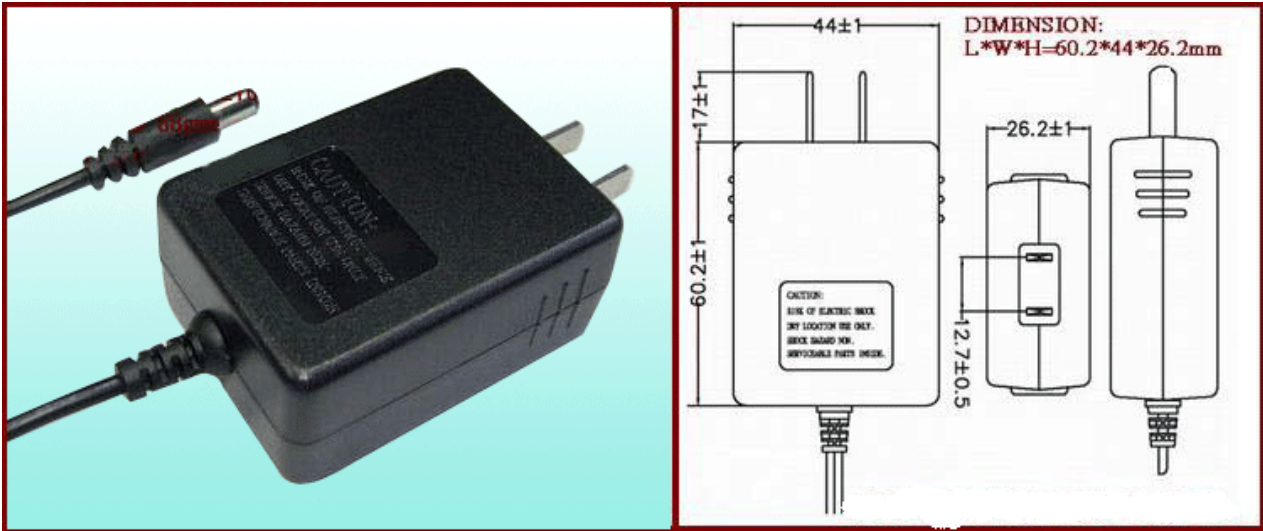

5W series PSE POWER SUPPLY

1	[3V1.5A]
2	[3.3V1.5A]
3	[4.2V0.7]
4	[4.2V1.2A]
5	[4.5V0.5A]
6	[4.5V1A]
7	[5V0.5A]
8	[5V1A]
9	[6V1A]
10	[7.5V0.8A]
11	[9V0.65A]
12	[12V0.5A]
13	[15V0.4A]
14	[24V0.25A]

10W Series PSE POWER SUPPLY

1	[3V2A]
2	[3.3V2A]
3	[4.5V1.6A]
4	[5V1.5A]
5	[5V2A]
6	[6V1.7A]
7	[9V1.1A]
8	[10V1.2A]
9	[12V1A]
10	[15V0.8A]

12W series PSE POWER SUPPLY

1	[3V2A]
2	[3.3V2A]
3	[5V2A]
4	[6V2A]
5	[9V1.3A]
6	[10V1.2A]
7	[12V1A]
8	[15V0.8A]

15W series PSE POWER SUPPLY

1	[3V2.5A]
2	[3.3V2.5A]
3	[5V2.5A]
4	[6V2.3A]
5	[9V1.6A]
6	[10V1.5A]
7	[12V1.25A]
8	[15V1A]

18W series PSE POWER SUPPLY

1	[3V3A]
2	[3.3V3A]
3	5V3A]
4	[6V2.8A]
5	[9V2A]
6	[10V1.8A]
7	[12V1.5A]
8	[15V1.2A]
9	[24V0.75A]

24W series PSE POWER SUPPLY

1	[5V4A]
2	[6V3.8A]
3	[9V2.6A]
4	[10V2.4A]
5	[12V2A]
6	[15V1.6A]
7	[24V1A]

60W/72W PSE POWER SUPPLY

Dimension: 128*51.5*35.5mm(L*W*H)

or

1	[12V5A]
2	[12V6A]