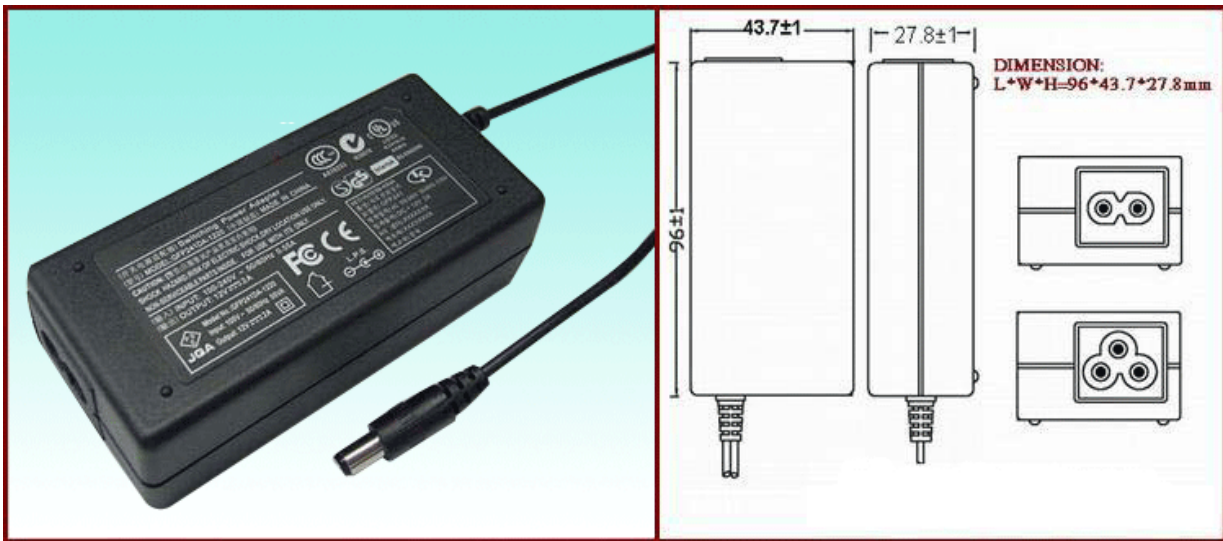

24W series PSE POWER SUPPLY

1	[5V4A]
2	[6V3.8A]
3	[9V2.6A]
4	[10V2.4A]
5	[12V2A]
6	[15V1.6A]
7	[24V1A]

60W/72W PSE POWER SUPPLY

Dimension: 128*51.5*35.5mm(L*W*H)

or

1	[12V5A]
2	[12V6A]