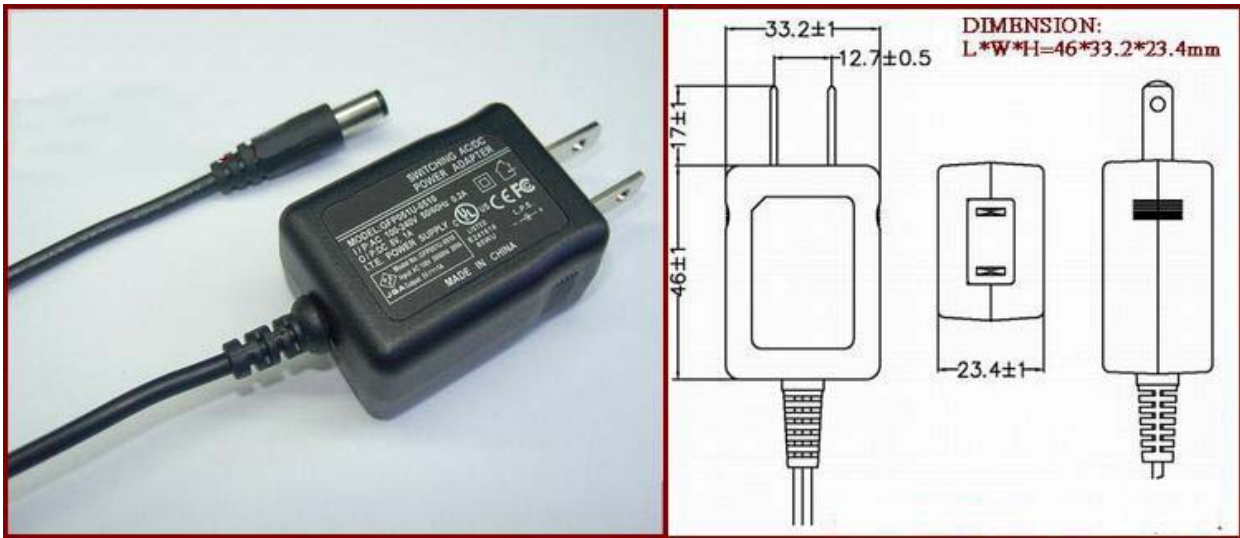

5W series PSE POWER SUPPLY

1	[3V1.5A]
2	[3.3V1.5A]
3	[4.2V0.7]
4	[4.2V1.2A]
5	[4.5V0.5A]
6	[4.5V1A]
7	[5V0.5A]
8	[5V1A]
9	[6V1A]
10	[7.5V0.8A]
11	[9V0.65A]
12	[12V0.5A]
13	[15V0.4A]
14	[24V0.25A]

10W Series PSE POWER SUPPLY

1	[3V2A]
2	[3.3V2A]
3	[4.5V1.6A]
4	[5V1.5A]
5	[5V2A]
6	[6V1.7A]
7	[9V1.1A]
8	[10V1.2A]
9	[12V1A]
10	[15V0.8A]

12W series PSE POWER SUPPLY

1	[3V2A]
2	[3.3V2A]
3	[5V2A]
4	[6V2A]
5	[9V1.3A]
6	[10V1.2A]
7	[12V1A]
8	[15V0.8A]

15W series PSE POWER SUPPLY

1	[3V2.5A]
2	[3.3V2.5A]
3	[5V2.5A]
4	[6V2.3A]
5	[9V1.6A]
6	[10V1.5A]
7	[12V1.25A]
8	[15V1A]

18W series PSE POWER SUPPLY

1	[3V3A]
2	[3.3V3A]
3	5V3A]
4	[6V2.8A]
5	[9V2A]
6	[10V1.8A]
7	[12V1.5A]
8	[15V1.2A]
9	[24V0.75A]

24W series PSE POWER SUPPLY

1	[5V4A]
2	[6V3.8A]
3	[9V2.6A]
4	[10V2.4A]
5	[12V2A]
6	[15V1.6A]
7	[24V1A]

60W/72W PSE POWER SUPPLY

Dimension: 128*51.5*35.5mm(L*W*H)

or

1	[12V5A]
2	[12V6A]