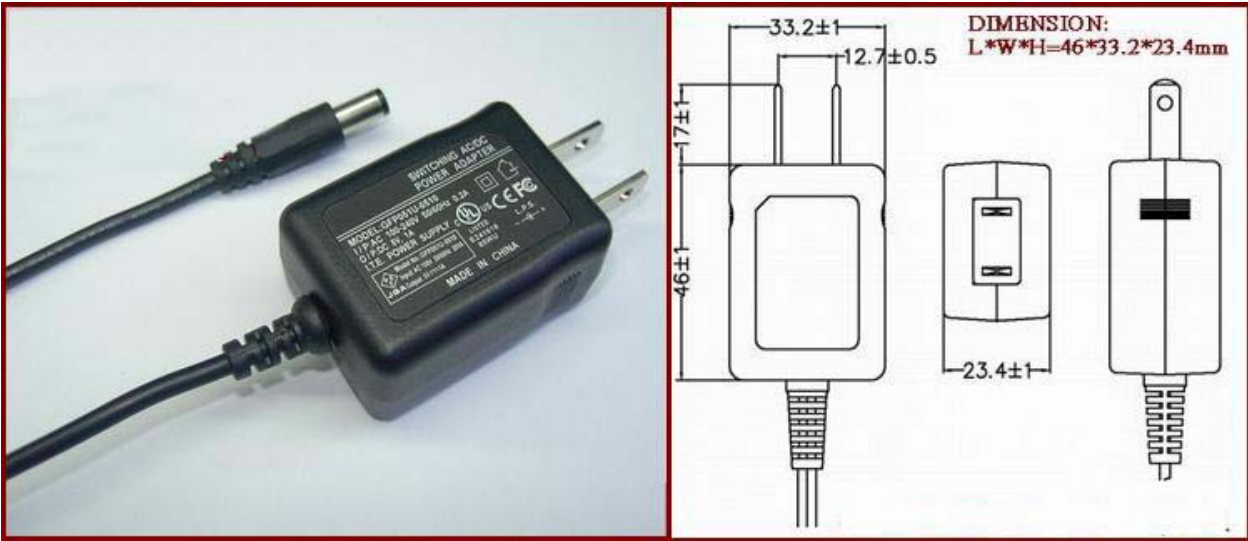

5W series PSE POWER SUPPLY

1	[3V1.5A]
2	[3.3V1.5A]
3	[4.2V0.7]
4	[4.2V1.2A]
5	[4.5V0.5A]
6	[4.5V1A]
7	[5V0.5A]
8	[5V1A]
9	[6V1A]
10	[7.5V0.8A]
11	[9V0.65A]
12	[12V0.5A]
13	[15V0.4A]
14	[24V0.25A]

10W Series PSE POWER SUPPLY

1	[3V2A]
2	[3.3V2A]
3	[4.5V1.6A]
4	[5V1.5A]
5	[5V2A]
6	[6V1.7A]
7	[9V1.1A]
8	[10V1.2A]
9	[12V1A]
10	[15V0.8A]

12W series PSE POWER SUPPLY

1	[3V2A]
2	[3.3V2A]
3	[5V2A]
4	[6V2A]
5	[9V1.3A]
6	[10V1.2A]
7	[12V1A]
8	[15V0.8A]

15W series PSE POWER SUPPLY

1	[3V2.5A]
2	[3.3V2.5A]
3	[5V2.5A]
4	[6V2.3A]
5	[9V1.6A]
6	[10V1.5A]
7	[12V1.25A]
8	[15V1A]

18W series PSE POWER SUPPLY

1	[3V3A]
2	[3.3V3A]
3	5V3A]
4	[6V2.8A]
5	[9V2A]
6	[10V1.8A]
7	[12V1.5A]
8	[15V1.2A]
9	[24V0.75A]

24W series PSE POWER SUPPLY

1	[5V4A]
2	[6V3.8A]
3	[9V2.6A]
4	[10V2.4A]
5	[12V2A]
6	[15V1.6A]
7	[24V1A]

60W/72W PSE POWER SUPPLY

Dimension: 128*51.5*35.5mm(L*W*H)

or

1	[12V5A]
2	[12V6A]